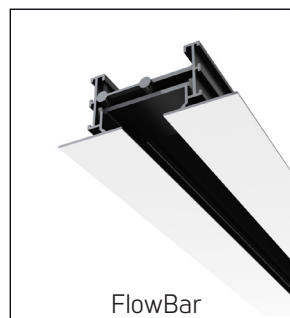

TMS

FlowBar