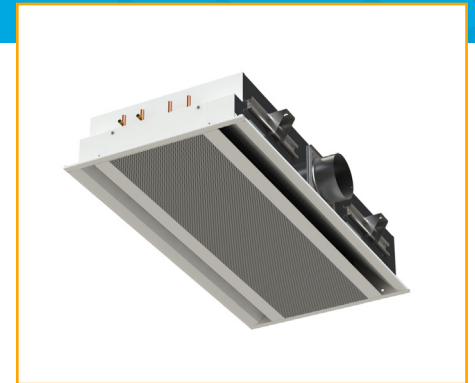

### RapidSelect Software

Active chilled beams are notoriously time consuming to select, Titus changed this perception with the launch of RapidSelect. Our fully automated selection tool provides accurate selections for an entire building and features a unique algorithm to accurately calculate the ideal quantity of chilled beam units for any condition.