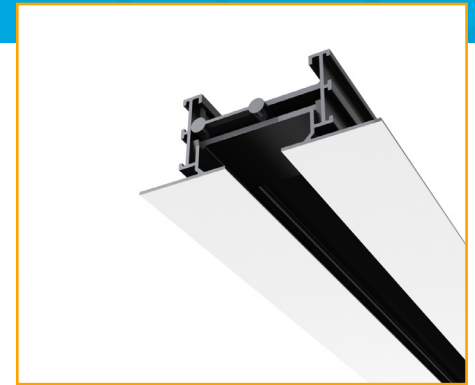

### FlowBar System

FlowBar is the ultimate architectural linear diffuser. With numerous mounting options, FlowBar can integrate with and become part of any ceiling system. It can be hidden or become a striking architectural element when curved through an innovative stretch-forming process.