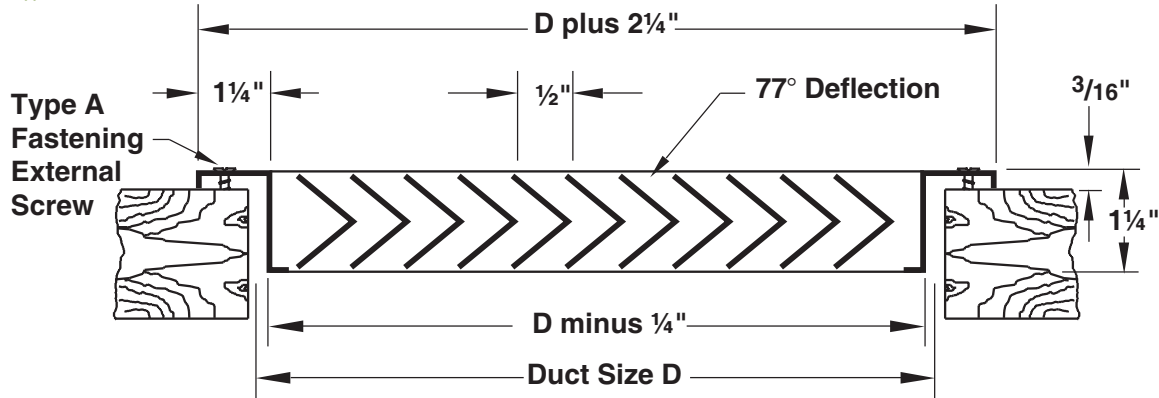

T-700 (L / S) DIMENSIONS

Border Type 1 / Surface Mount

Available sizes (D" x D") Border Type 1 are 6 x 4 inches through 30 x 30 inches in 1" increments

Border Type 7 / Channel Frame

Available sizes (D" x D") Border Type 1 are 6 x 4 inches through 30 x 30 inches in 1" increments

Auxiliary Frame

Available sizes (D" x D") Border Type 1 are 6 x 4 inches through 30 x 30 inches in 1" increments