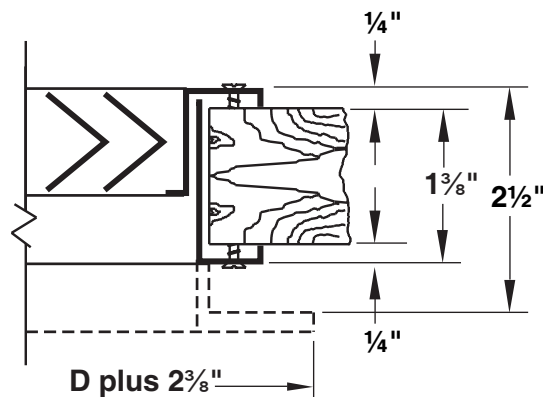

T-700 (L / S) DIMENSIONS

Border Type 1 / Surface Mount

Available sizes (D" x D") Border Type 1 are 6 x 4 inches through 30 x 30 inches in 1" increments

Border Type 7 / Channel Frame

Available sizes (D" x D") Border Type 1 are 6 x 4 inches through 30 x 30 inches in 1" increments

Auxiliary Frame

Available sizes (D" x D") Border Type 1 are 6 x 4 inches through 30 x 30 inches in 1" increments