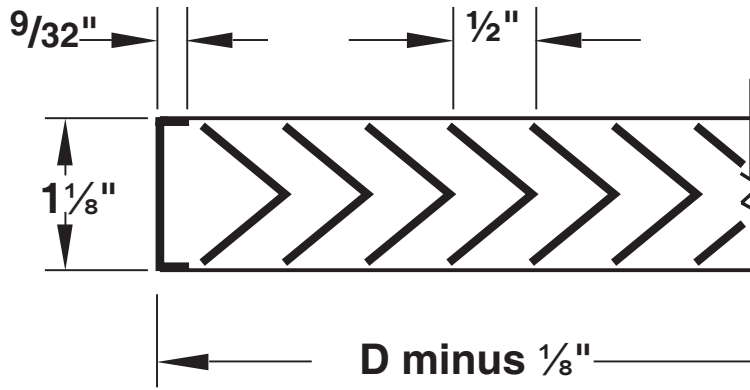

T-700 (L / S) DIMENSIONS

Border Type 1 / Surface Mount

Available sizes (D" x D") Border Type 1 are 6 x 4 inches through 30 x 30 inches in 1" increments

Border Type 7 / Channel Frame

Available sizes (D" x D") Border Type 1 are 6 x 4 inches through 30 x 30 inches in 1" increments

Auxiliary Frame

Available sizes (D" x D") Border Type 1 are 6 x 4 inches through 30 x 30 inches in 1" increments