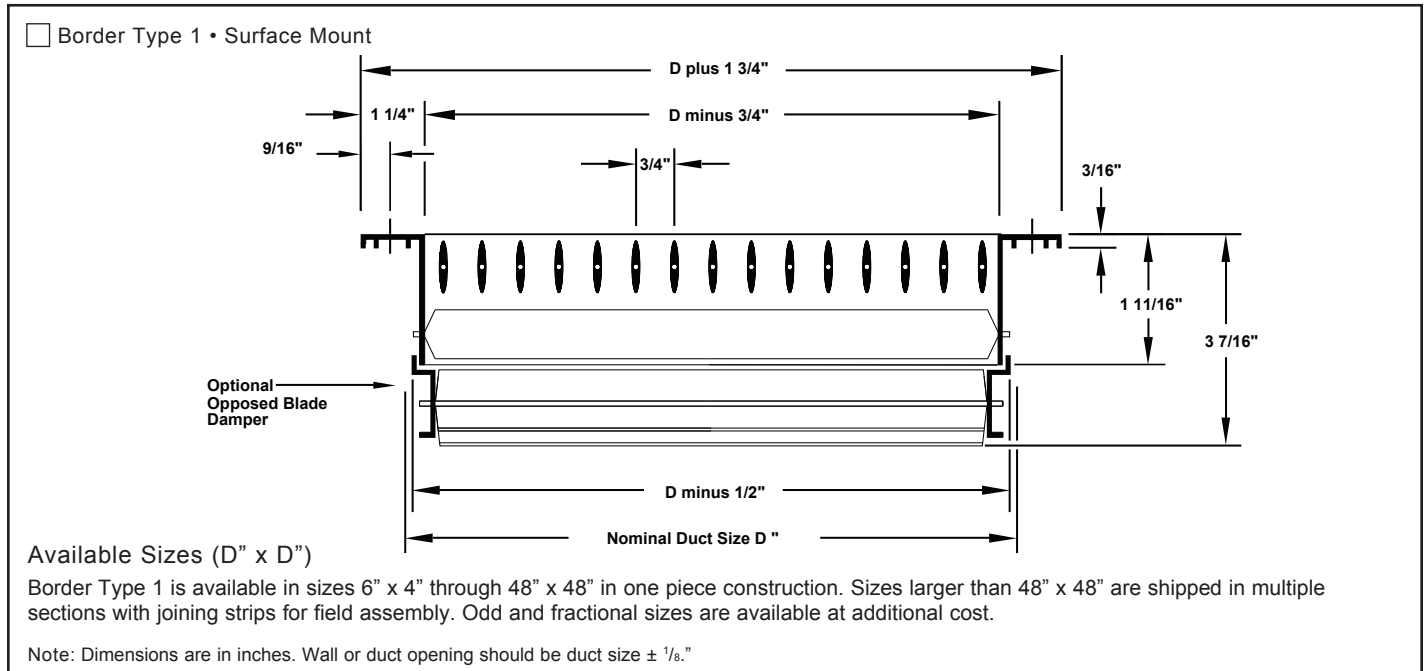

Louvered Supply Grilles and Registers • Aero-Blade Series Aluminum Border • Aluminum Airfoil Blades

Models: 272FL • Double Deflection • Long Front Blades • 3/4" Blade Spacing
 272FS • Double Deflection • Short Front Blades • 3/4" Blade Spacing

Standard Finish: #26 White

Other Finish: _____

General Description

- Aerodynamically shaped blades are individually adjustable.
- Optional opposed blade damper has screw-driver adjustment accessible through face of register.
- Material is heavy extruded aluminum for blades and border.
- #8 x 1 1/4" lg. Phillip's flat head sheet metal screws painted white.
- All dimensions are $\pm 1/16$ ".