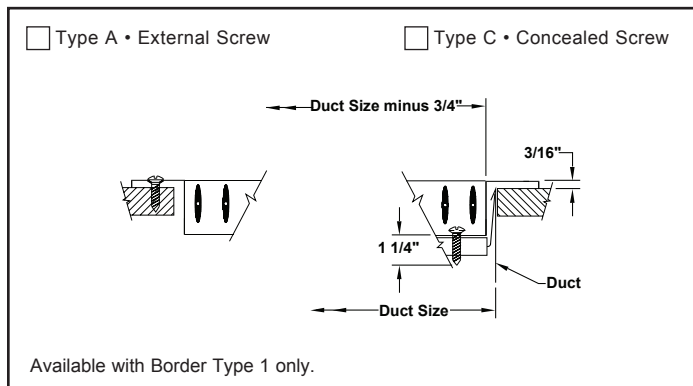

Louvered Supply Grilles and Registers • Aero-Blade Series Aluminum Border • Aluminum Airfoil Blades

Models: 272FL • Double Deflection • Long Front Blades • 3/4" Blade Spacing
 272FS • Double Deflection • Short Front Blades • 3/4" Blade Spacing

Fastenings

Mounting Frames

Accessories (Optional)

Check if provided

- Opposed blade damper (galvanized steel)
- EQT • Earthquake Tabs
- IS • Insect Screen (1/16" square mesh – galvanized steel)
- DS • Debris Screen (1/4" square mesh – galvanized steel)
- Other: _____

Standard Finish: #26 White

Other Finish: _____

General Description

- Aerodynamically shaped blades are individually adjustable.
- Optional opposed blade damper has screw-driver adjustment accessible through face of register.
- Material is heavy extruded aluminum for blades and border.
- #8 x 1 1/4" lg. Phillip's flat head sheet metal screws painted white.
- All dimensions are $\pm 1/16$ ".