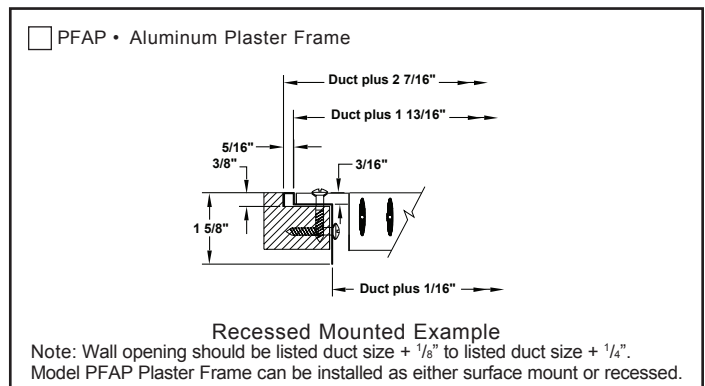

Mounting Frames

Accessories (Optional)

Check ☐ if provided

- ☐ Opposed blade damper (galvanized steel)
- ☐ EQT • Earthquake Tabs
- ☐ IS • Insect Screen (1/16" square mesh – galvanized steel)
- ☐ DS • Debris Screen (1/4" square mesh – galvanized steel)
- ☐ Other: _____

Standard Finish: #26 White

☐ Other Finish: _____

General Description

- Aerodynamically shaped blades are individually adjustable.
- Optional opposed blade damper has screw-driver adjustment accessible through face of register.
- Material is heavy extruded aluminum for blades and border.
- #8 x 1 1/4" lg. Phillip's flat head sheet metal screws painted white.
- All dimensions are $\pm 1/16$ ".

ABG-4.0-S

Note: This submittal is meant to demonstrate general dimensions of this product. The drawings on this submittal are not meant to detail every aspect of the product with exactness. Drawings are not to scale. TITUS reserves the right to make changes without written notice.
605 Shiloh Road • Plano, Texas 75074 • 972-212-4800