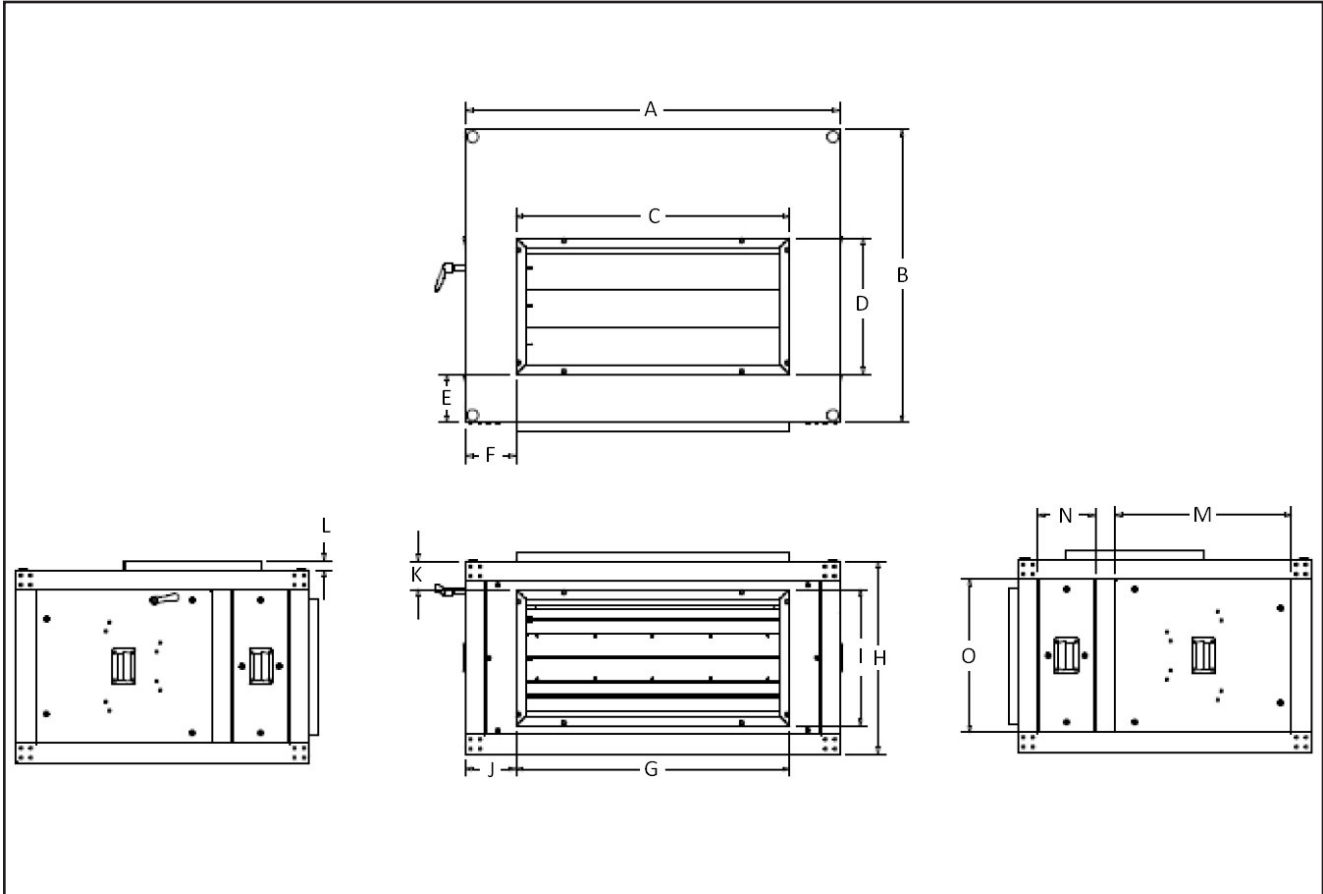

MAB MODULAR BELT DRIVE

Model	A	B	C	D	E	F	G	H	I	J	K	L	M	N	O
MAB 08	39.0	30.5	28.5	14.25	5.0	5.25	28.5	20.0	14.25	5.25	2.9	1.0	18.4	6.0	16.0
MAB 12	39.0	30.5	28.5	14.25	5.0	5.25	28.5	20.0	14.25	5.25	2.9	1.0	18.4	6.0	16.0
MAB 16	48.0	30.0	36.5	17.25	4.2	5.75	36.5	24.5	17.25	5.75	3.7	1.0	16.75	7.7	20.5
MAB 20	48.0	30.0	36.5	17.25	4.2	5.75	36.5	24.5	17.25	5.75	3.7	1.0	16.75	7.7	20.5
MAB 30	63.0	41.5	36.5	22.25	4.5	10.25	57.0	36.7	22.25	10.25	7.2	1.0	23.6	11.8	32.7
MAB 40	63.0	41.5	36.5	22.25	4.5	10.25	57.0	36.7	22.25	10.25	7.2	1.0	23.6	11.8	32.7
MAB 60	72.0	41.5	51.5	24.5	4.5	10.25	51.5	47.0	32.6	10.25	7.2	1.0	23.6	11.8	42.0
MAB 80	72.0	41.5	51.5	24.5	4.5	10.25	51.5	47.0	32.6	10.25	7.2	1.0	32.6	11.8	42.0