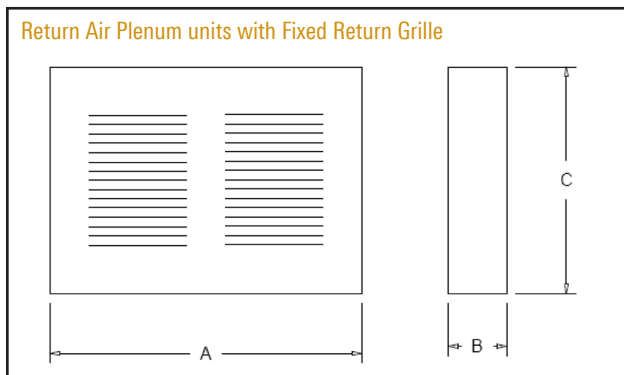

MAB MODULAR BELT DRIVE

Supply Air Plenum				
Model	A	B	C	Grille
MAB 08/12	39.0	6.0	20.0	12 x 20 4-W
MAB 16/20	48.0		24.5	16 x 24 4-W
MAB 30/40	57.0		36.6	18 x 48 4-W
MAB 60/80	72.0		47.0	16 x 24 4-W

All dimensions shown are approximate and rounded, subject to change without notice

Return Air Plenum			
Model	A	B	C
MAB 08/12	39.0	2.0	20.0
HAB 16/20	48.0		24.5
HAB 30/40	57.0		36.6
HAB 60/80	72.0		47.0

All dimensions shown are approximate and rounded, subject to change without notice

Water Coil Data									
Model	Fin Block H x W	Face Area	Rows	Water Conn. Header OD	Model	Fin Block H x W	Face Area	Rows	Water Conn. Header OD
MAB08	10 X 31	2.15	1	5/8	MAB30	22.5 X 47	7.34	2	7/8
			2					1 1/8	
			4	1 3/8					
			6						
MAB12	13 X 31	2.8	1	5/8	MAB40	28.5 X 47	9.3	2	7/8
			2					1 1/8	
			4	1 3/8					
			6						
MAB16	15 X 40	4.17	1	5/8	MAB60	31.5 X 60	13.13	2	1 1/8
			2					1 3/8	
			4	1 5/8					
			6						
MAB20	17.5 X 40	4.86	1	5/8	MAB80	42 X 60	17.5	2	1 3/8
			2					1 5/8	
			4	2 1/8					
			6						