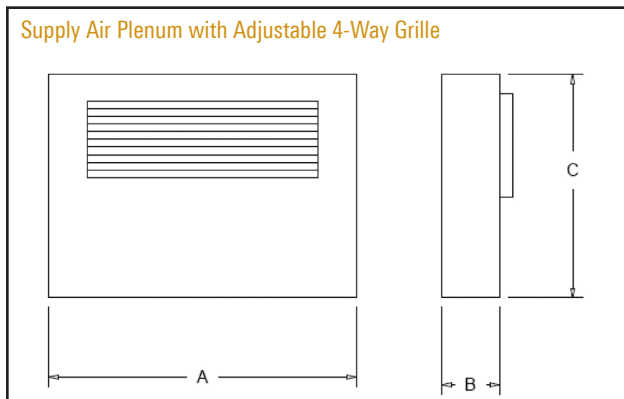

MAB MODULAR BELT DRIVE

Supply Air Plenum				
Model	A	B	C	Grille
MAB 08/12	39.0	6.0	20.0	12 x 20 4-W
MAB 16/20	48.0		24.5	16 x 24 4-W
MAB 30/40	57.0		36.6	18 x 48 4-W
MAB 60/80	72.0		47.0	16 x 24 4-W

All dimensions shown are approximate and rounded, subject to change without notice

Return Air Plenum			
Model	A	B	C
MAB 08/12	39.0	2.0	20.0
HAB 16/20	48.0		24.5
HAB 30/40	57.0		36.6
HAB 60/80	72.0		47.0

All dimensions shown are approximate and rounded, subject to change without notice

Note: Standard filter rack only accepts 2" TA or Pleated filters. Double wall filter rack accepts 2" or 4" TA or pleated filters.

Filter	Unit Model					Filter Quantity							
	14"	X	20"	X	2/4"	8	12	16	20	30	40	60	80
	14"	X	20"	X	2/4"							5	5
	14"	X	25"	X	2/4"							5	5
	16"	X	16"	X	2/4"					6	6		
	16"	X	20"	X	2/4"	2	2						
	20"	X	20"	X	2/4"			2	2				
	Filter Total					2	2	2	2	6	6	10	10

Water Coil Data									
Model	Fin Block H x W	Face Area	Rows	Water Conn. Header OD	Model	Fin Block H x W	Face Area	Rows	Water Conn. Header OD
MAB08	10 X 31	2.15	1	5/8	MAB30	22.5 X 47	7.34	2	7/8
			2					1 1/8	
			4	1 3/8					
			6						
MAB12	13 X 31	2.8	1	5/8	MAB40	28.5 X 47	9.3	2	7/8
			2					1 1/8	
			4	1 3/8					
			6						
MAB16	15 X 40	4.17	1	5/8	MAB60	31.5 X 60	13.13	2	1 1/8
			2					1 3/8	
			4	1 5/8					
			6						
MAB20	17.5 X 40	4.86	1	5/8	MAB80	42 X 60	17.5	2	1 3/8
			2					1 5/8	
			4	2 1/8					
			6						