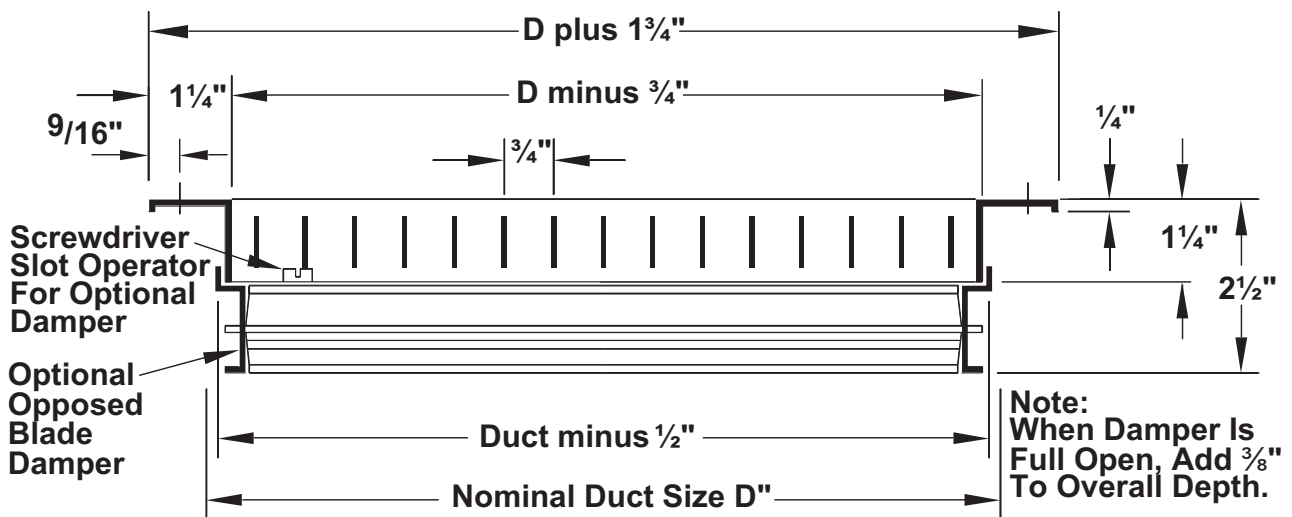

DIMENSIONS

Redefine your comfort zone.™ | www.titus-hvac.com

350 (RL-RS / ZRL-ZRS) DIMENSIONS

35° Deflection Models 350RL / RS - Border Type 1

Available sizes (D" x D") are 6 x 4 inches through 48 x 48 inches in 1" increments
Odd and fractional sizes are available at additional cost

0° Deflection Models 350ZRL / ZRS - Border Type 1

Available sizes (D" x D") are 6 x 4 inches through 48 x 48 inches in 1" increments
Odd and fractional sizes are available at additional cost

H

DIMENSIONS