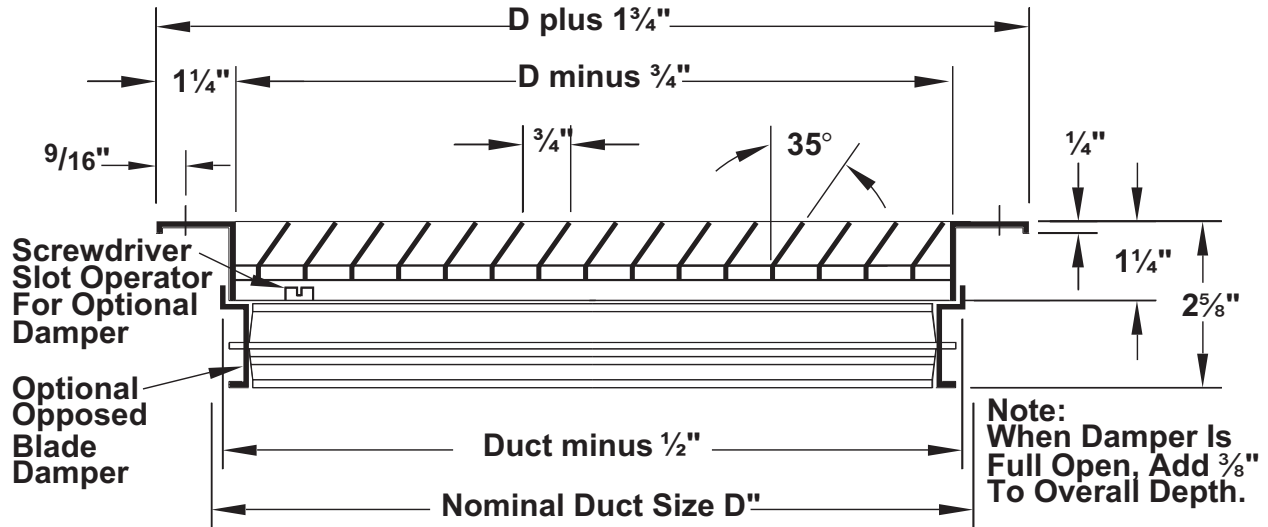

DIMENSIONS

Redefine your comfort zone.™ | www.titus-hvac.com

350 (RL-RS / ZRL-ZRS) DIMENSIONS

35° Deflection Models 350RL / RS - Border Type 1

Available sizes (D" x D") are 6 x 4 inches through 48 x 48 inches in 1" increments
Odd and fractional sizes are available at additional cost

0° Deflection Models 350ZRL / ZRS - Border Type 1

Available sizes (D" x D") are 6 x 4 inches through 48 x 48 inches in 1" increments
Odd and fractional sizes are available at additional cost

H

DIMENSIONS