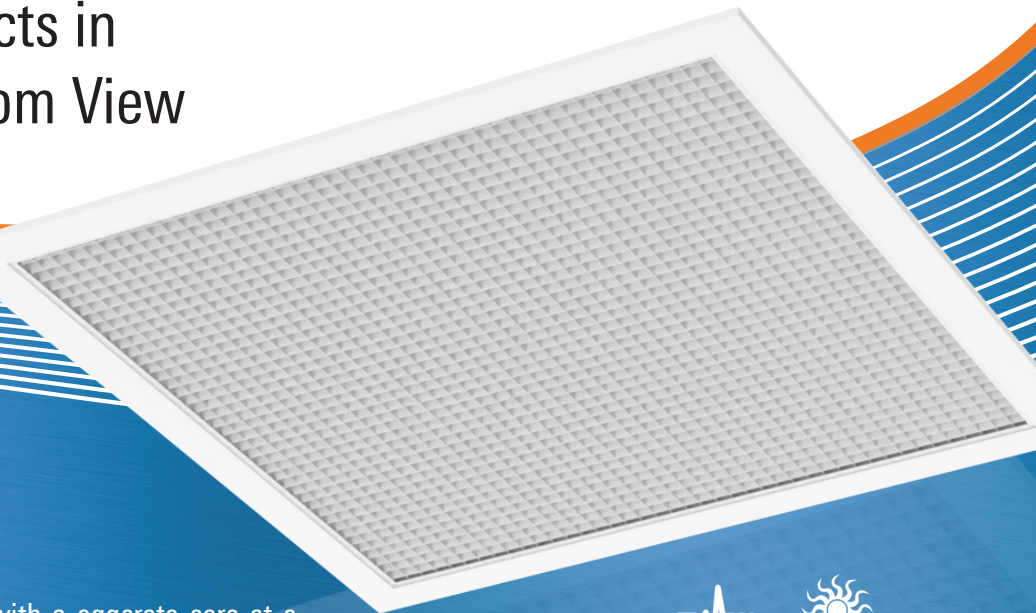

45F

Sight Proof Eggcrate Design

Hides Unsightly Objects in
Walls and Ceilings from View

The 45F is an all aluminum return grille with a eggcrate core at a 45° deflection angle that prevents line of sight through the grille. Get the benefit of an attractive look which hides the plenum or the duct behind it without the use of a light shield or plenum.

- Blocks view of objects in walls and ceilings
 - No secondary accessories needed, saving you money and time
- 92% free area - same as traditional eggcrate grilles
- All aluminum construction, strong frame and core
- For use in walls, drop ceilings and other special applications
- Available in 304 or optional 316 Stainless Steel