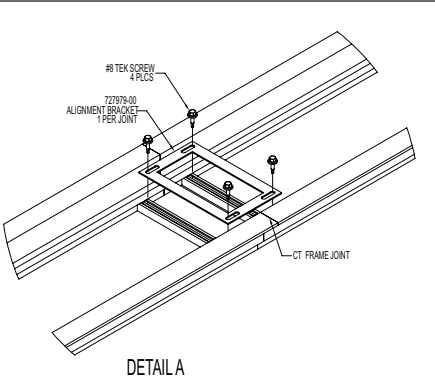

CT-TAF-L DIMENSIONS

ALIGNMENT CLIP

Alignment clip model AC-500 is sold separately in quantities of 500

MITER CORNER - MC-TAF-L

Duct Width D'	Duct Length D	O
6"	18	$18\frac{13}{16}$

*Note: 0° deflection wings must be on wall side of frame when installed