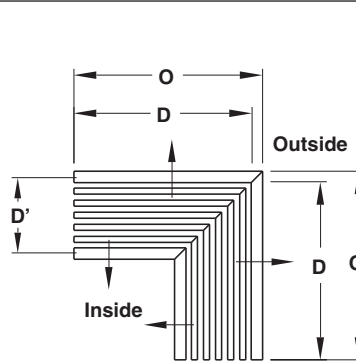

CT-TAF-L DIMENSIONS

ALIGNMENT CLIP

Alignment clip model AC-500 is sold separately in quantities of 500

MITER CORNER - MC-TAF-L

Duct Width D'	Duct Length D	O
6"	18	$18\frac{13}{16}$

*Note: 0° deflection wings must be on wall side of frame when installed