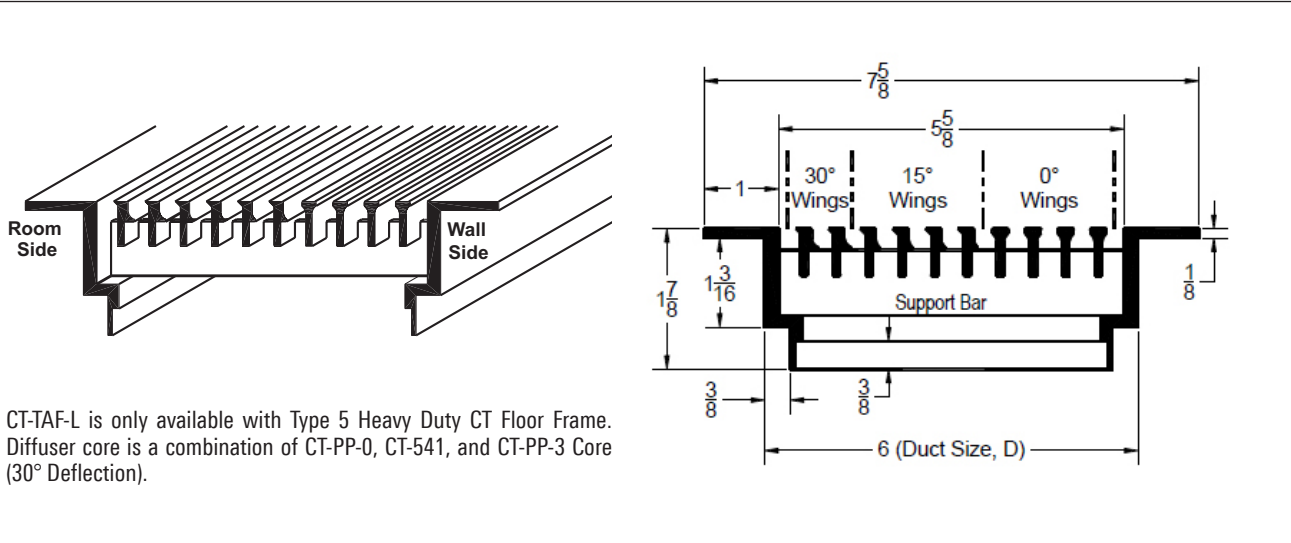

CT-TAF-L DIMENSIONS

ALIGNMENT CLIP

Alignment clip model AC-500 is sold separately in quantities of 500

MITER CORNER - MC-TAF-L

Duct Width D'	Duct Length D	O
6"	18	$18\frac{13}{16}$

*Note: 0° deflection wings must be on wall side of frame when installed