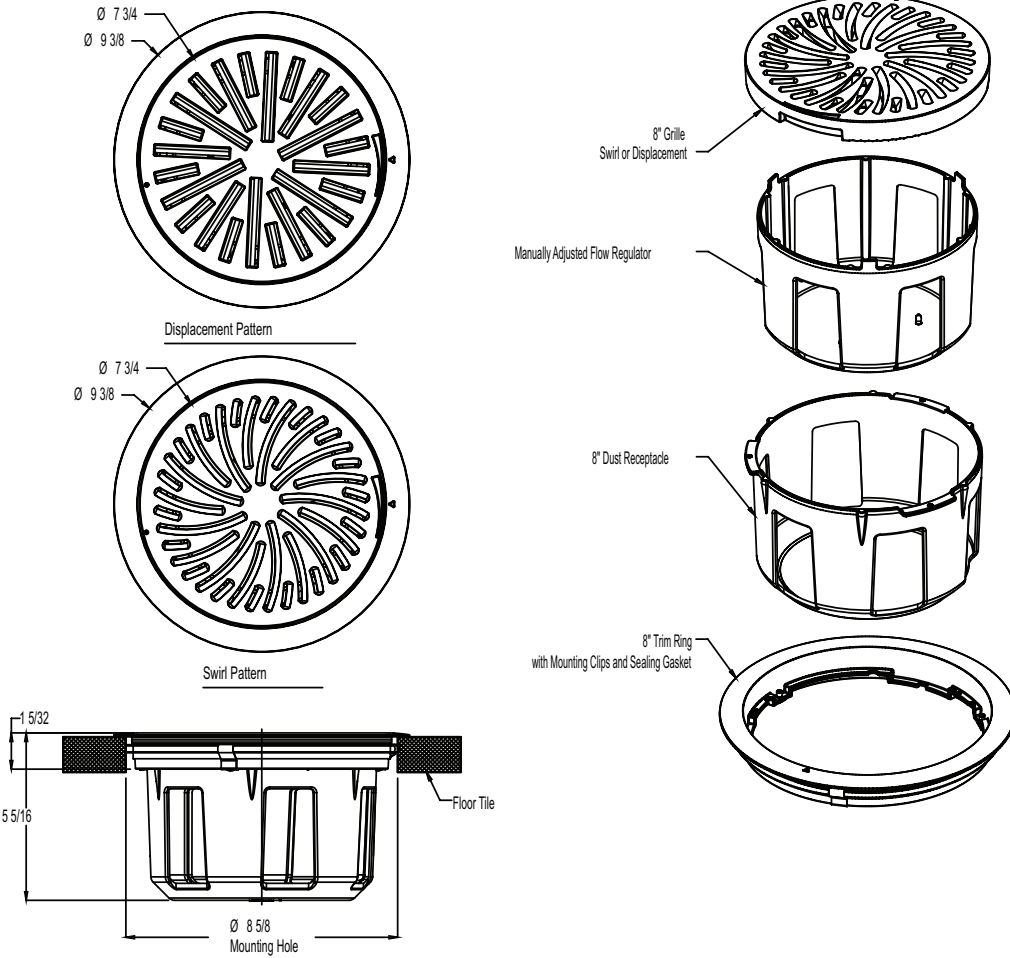

TAFR-AA DIMENSIONS

TAFR-AA Diffuser 8" Components

Open/Close indicator is raised from trim ring and diffuser core