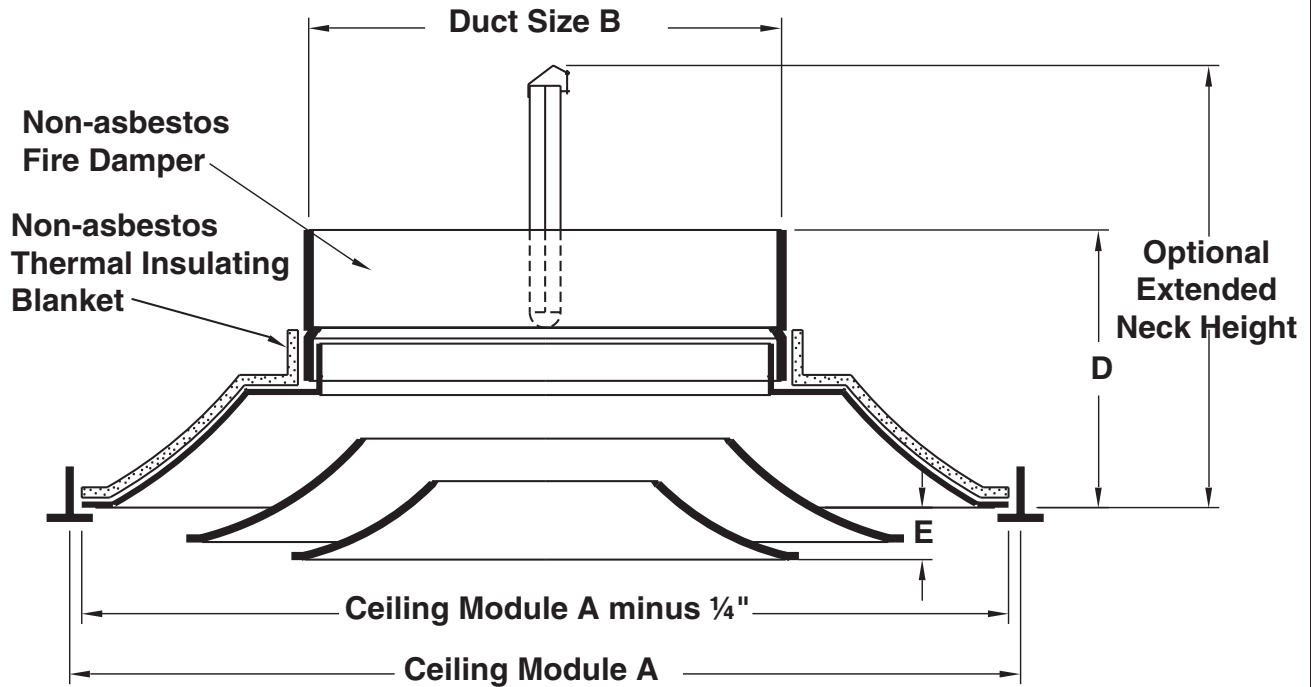

DIMENSIONS

Redefine your comfort zone.™ | www.titus-hvac.com

TMS (FR) UNIT DIMENSIONS

Border Type 3 (Lay-In) With Fire Damper - Full Face

Note: 212°F fusible link standard in fire damper (165°F optional)

Ceiling Module A	Round Duct Size B	D	E
12 x 12	6, 7	5	1 ¹ / ₈ "
	8	5 ¹ / ₄ "	1 ¹ / ₈ "
24 x 24	8	6 ⁵ / ₈ "	1 ¹ / ₄ "
	10, 12, 14, 15	6 ³ / ₄ "	1 ¹ / ₄ "