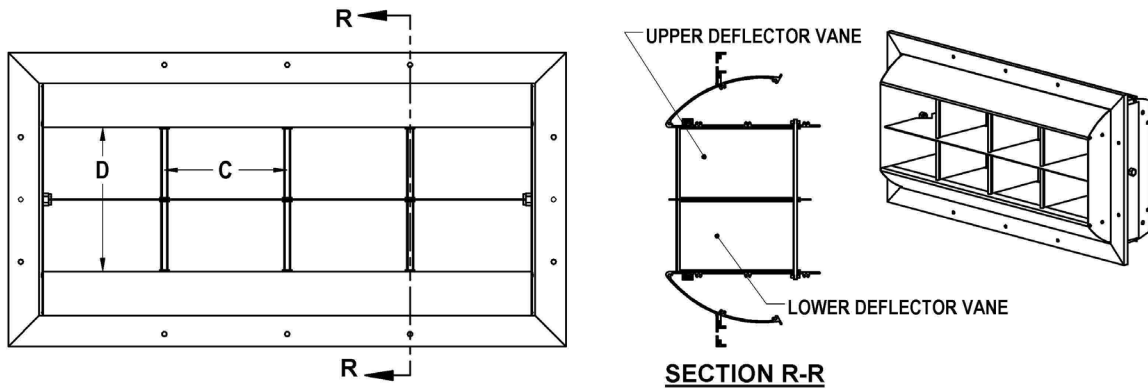

DL / DL-SV DIMENSIONS

Drum Louver

Drum Louver with Air Scoop Option

DL / DL-SV DIMENSIONS

Drum Louver with AG-15-HD Option

DL-SV

| Maximum Rotation | |
|------------------|-----|
| Nominal Height | R |
| 4 | 53° |
| 6 | 56° |
| 8 | 60° |
| 10 | 60° |
| 12 | 50° |
| 15 | 54° |