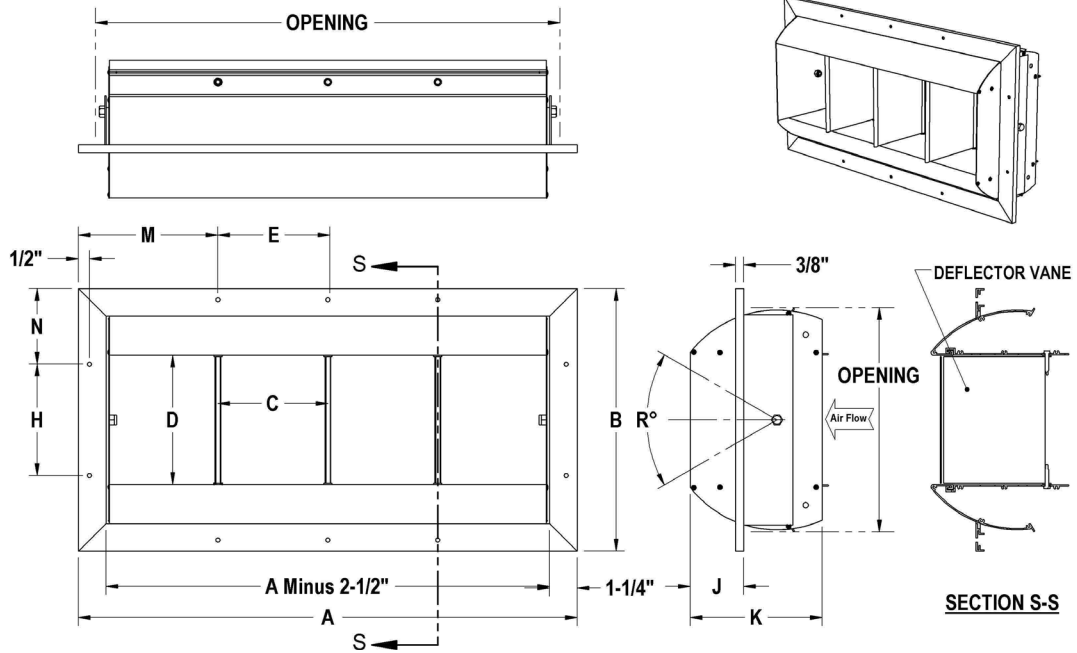

DL / DL-SV DIMENSIONS

Drum Louver

Drum Louver with Air Scoop Option

DL / DL-SV DIMENSIONS

Drum Louver with AG-15-HD Option

DL-SV

| Maximum Rotation | |
|------------------|-----|
| Nominal Height | R |
| 4 | 53° |
| 6 | 56° |
| 8 | 60° |
| 10 | 60° |
| 12 | 50° |
| 15 | 54° |