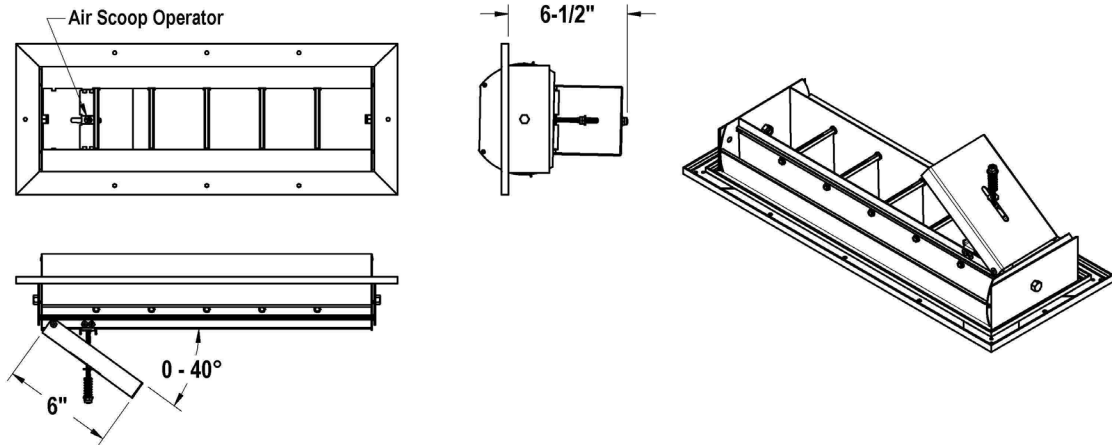

DL / DL-SV DIMENSIONS

Drum Louver

Drum Louver with Air Scoop Option

DL / DL-SV DIMENSIONS

Drum Louver with AG-15-HD Option

DL-SV

| Maximum Rotation | |
|------------------|-----|
| Nominal Height | R |
| 4 | 53° |
| 6 | 56° |
| 8 | 60° |
| 10 | 60° |
| 12 | 50° |
| 15 | 54° |