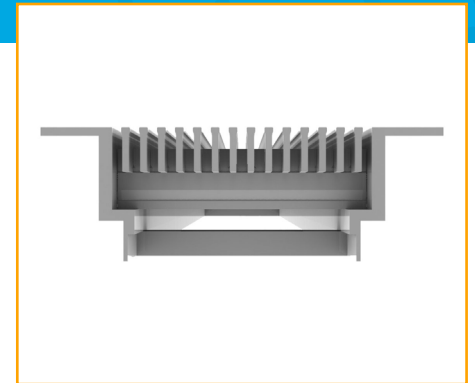

### CT Linear Bar Diffuser

Titus CT linear bar diffusers are designed for both heating and cooling applications, supply as well as return. Available in eight different core styles plus a wide selection of frames, borders and finishes, these diffusers can be used for ceiling, side wall, or sill installations.