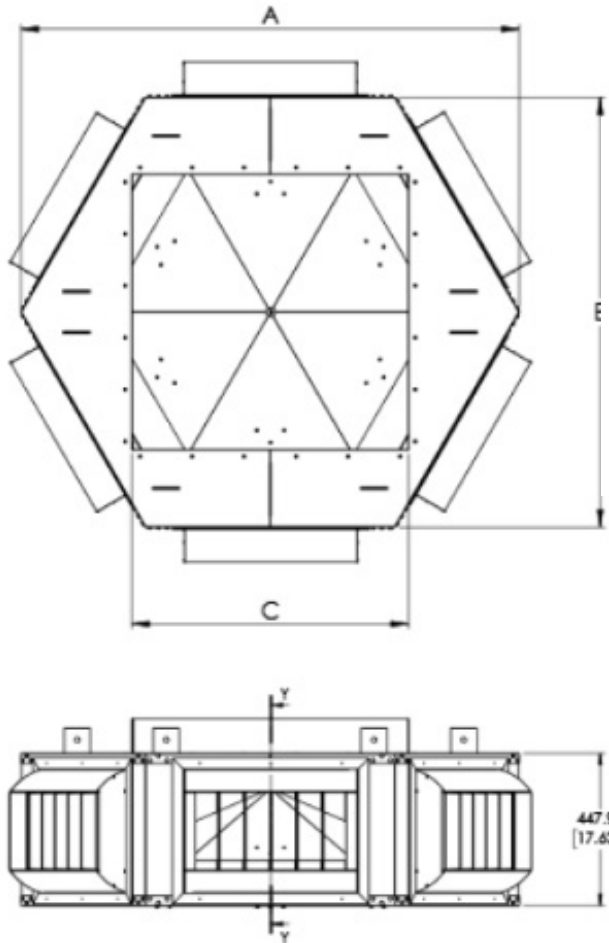

## TVM-4 UNIT DIMENSIONS

Capacity (CFM)	A	B	C	Outlet Size (Inches)
4,000	32 7/8	32 7/8	23 7/8	21 x 15
5,000	32 7/8	32 7/8	23 7/8	21 x 15
7,500	36 7/8	36 7/8	27 7/8	21 x 15

DIMENSIONS

Redefine your comfort zone.™ | www.titus-hvac.com

TVM-6 UNIT DIMENSIONS

Capacity (CFM)	A	B	C	Outlet Size (Inches)
10,000	57 1/2	49 3/4	31 7/8	21 x 15
12,500	59 1/2	51 4/7	35 7/8	24 x 15
15,000	75 1/2	65 1/4	37 7/8	30 x 15
17,500	75 1/2	65 1/4	39 7/8	30 x 15
20,000	87 1/2	75 3/4	39 7/8	36 x 15
22,500	99 4/9	86 1/4	41 7/8	42 x 15
25,000	99 4/9	86 1/4	43 7/8	42 x 15

DIMENSIONS