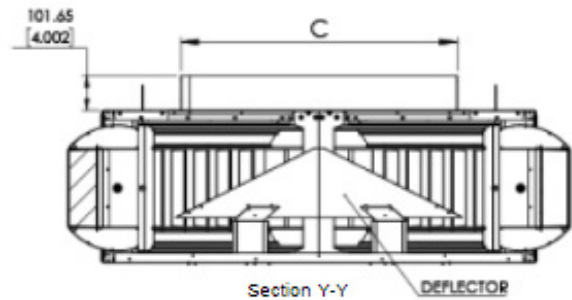

## TVM-4 UNIT DIMENSIONS

Capacity (CFM)	A	B	C	Outlet Size (Inches)
4,000	32 7/8	32 7/8	23 7/8	21 x 15
5,000	32 7/8	32 7/8	23 7/8	21 x 15
7,500	36 7/8	36 7/8	27 7/8	21 x 15

DIMENSIONS

Redefine your comfort zone.™ | www.titus-hvac.com

TVM-6 UNIT DIMENSIONS

Capacity (CFM)	A	B	C	Outlet Size (Inches)
10,000	57 1/2	49 3/4	31 7/8	21 x 15
12,500	59 1/2	51 4/7	35 7/8	24 x 15
15,000	75 1/2	65 1/4	37 7/8	30 x 15
17,500	75 1/2	65 1/4	39 7/8	30 x 15
20,000	87 1/2	75 3/4	39 7/8	36 x 15
22,500	99 4/9	86 1/4	41 7/8	42 x 15
25,000	99 4/9	86 1/4	43 7/8	42 x 15

DIMENSIONS