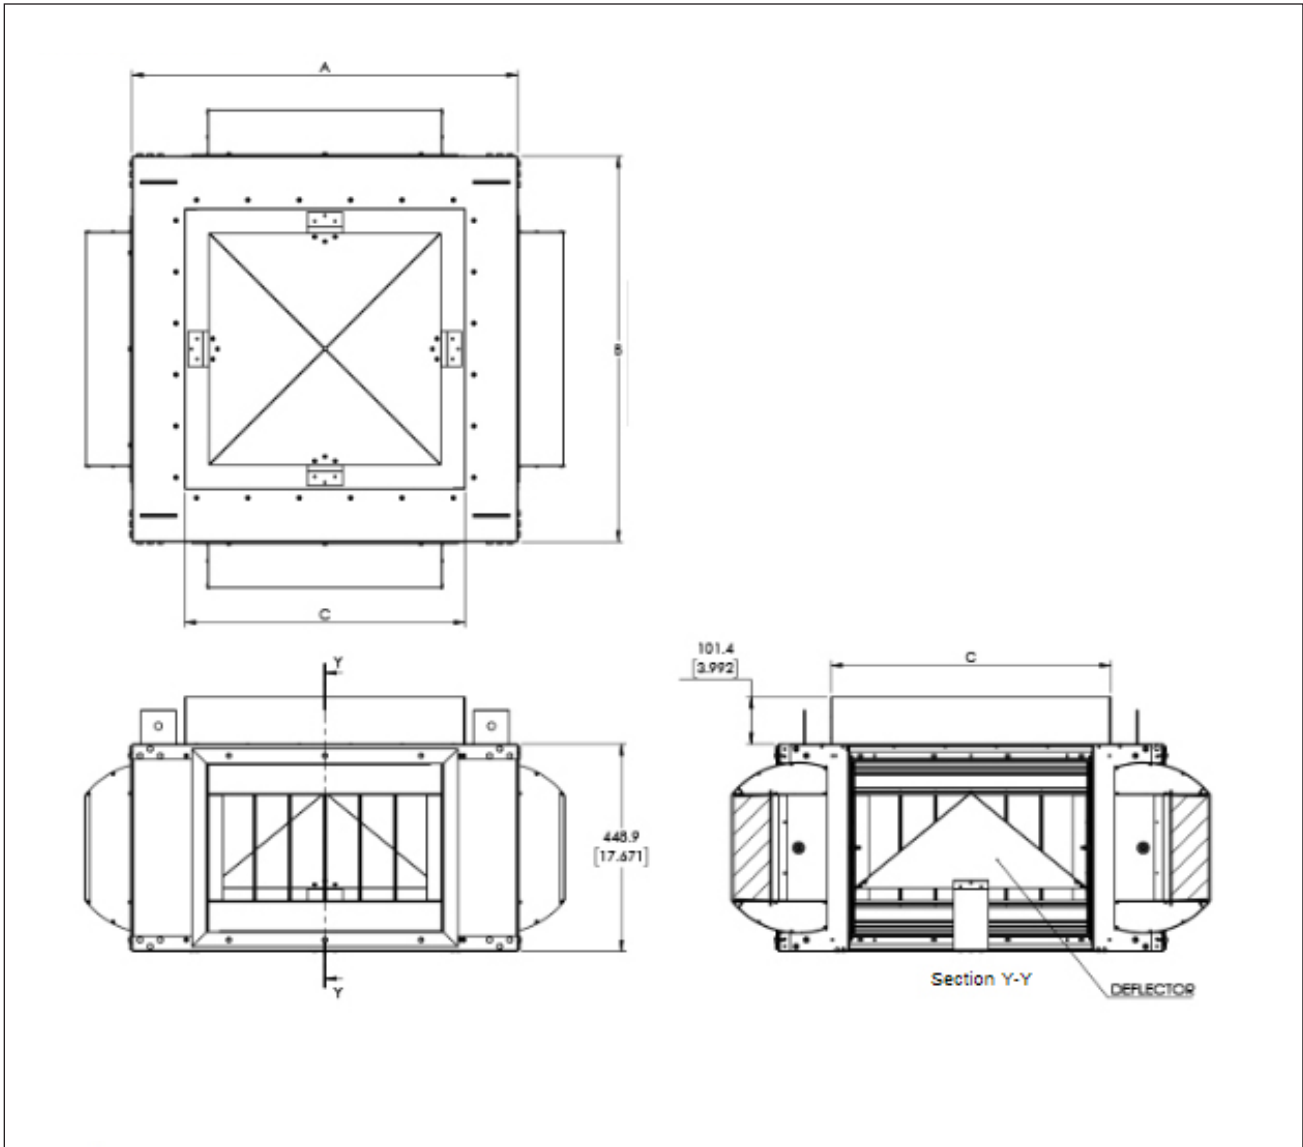

## TVM-4 UNIT DIMENSIONS

Capacity (CFM)	A	B	C	Outlet Size (Inches)
4,000	32 7/8	32 7/8	23 7/8	21 x 15
5,000	32 7/8	32 7/8	23 7/8	21 x 15
7,500	36 7/8	36 7/8	27 7/8	21 x 15

DIMENSIONS

Redefine your comfort zone.™ | www.titus-hvac.com

TVM-6 UNIT DIMENSIONS

Capacity (CFM)	A	B	C	Outlet Size (Inches)
10,000	57 1/2	49 3/4	31 7/8	21 x 15
12,500	59 1/2	51 4/7	35 7/8	24 x 15
15,000	75 1/2	65 1/4	37 7/8	30 x 15
17,500	75 1/2	65 1/4	39 7/8	30 x 15
20,000	87 1/2	75 3/4	39 7/8	36 x 15
22,500	99 4/9	86 1/4	41 7/8	42 x 15
25,000	99 4/9	86 1/4	43 7/8	42 x 15

DIMENSIONS