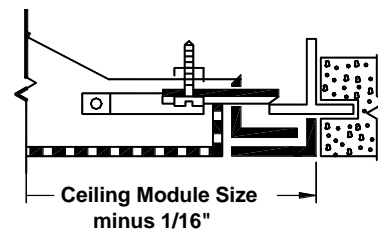

## Perforated Ceiling Diffusers Aluminum • Flush Face

Model: PAR-AA • Return

Border Type 3 (Lay-In when D=Module size -2)

Border Type 3 (Lay-In for other duct sizes shown)

Border Type 1 (Surface Mount)

Border Type 2 (Snap-In)

Border Type 4 (Spline)

Border Type 4SL (Spline Side Lock)

**Note:** 4SL can be installed after ceiling tiles are in place.

Face or Ceiling Module	Available Sizes for Border Types 1, 2, 3, 4, 4SL													
	Nominal Duct Size D													
	6 x 6	8 x 8	10 x 10	12 x 12	15 x 15	18 x 18	22 x 22	22 x 10	6" Dia.	8" Dia.	10" Dia.	12" Dia.	14" Dia.	16" Dia.
12 x 12	•					•			•					
24 x 12								•						
24 x 24	•	•	•	•	•	•	•	•	•	•	•	•	•	•