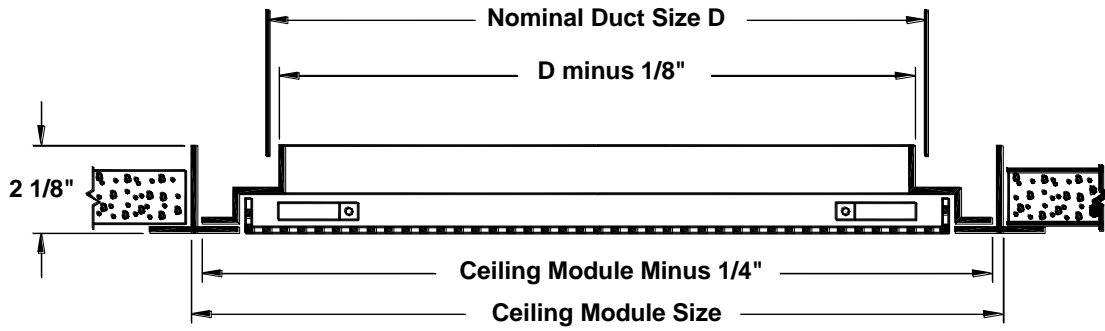

## Perforated Ceiling Diffusers Aluminum • Flush Face

Model: PAR-AA • Return

Border Type 3 (Lay-In when D=Module size -2)

Border Type 3 (Lay-In for other duct sizes shown)

Border Type 1 (Surface Mount)

Border Type 2 (Snap-In)

Border Type 4 (Spline)

Border Type 4SL (Spline Side Lock)

**Note:** 4SL can be installed after ceiling tiles are in place.

Face or Ceiling Module	Available Sizes for Border Types 1, 2, 3, 4, 4SL													
	Nominal Duct Size D													
	6 x 6	8 x 8	10 x 10	12 x 12	15 x 15	18 x 18	22 x 22	22 x 10	6" Dia.	8" Dia.	10" Dia.	12" Dia.	14" Dia.	16" Dia.
12 x 12	•					•			•					
24 x 12								•						
24 x 24	•	•	•	•	•	•	•	•	•	•	•	•	•	•