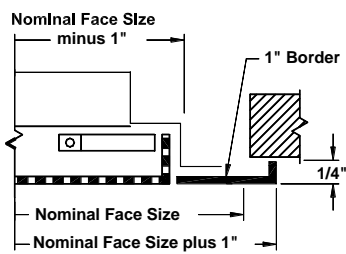

## Perforated Ceiling Diffusers Aluminum • Flush Face

Model: PAR-AA • Return

Border Type 3 (Lay-In when D=Module size -2)

Border Type 3 (Lay-In for other duct sizes shown)

Border Type 1 (Surface Mount)

Border Type 2 (Snap-In)

Border Type 4 (Spline)

Border Type 4SL (Spline Side Lock)

**Note:** 4SL can be installed after ceiling tiles are in place.

Face or Ceiling Module	Available Sizes for Border Types 1, 2, 3, 4, 4SL													
	Nominal Duct Size D													
	6 x 6	8 x 8	10 x 10	12 x 12	15 x 15	18 x 18	22 x 22	22 x 10	6" Dia.	8" Dia.	10" Dia.	12" Dia.	14" Dia.	16" Dia.
12 x 12	•					•			•					
24 x 12								•						
24 x 24	•	•	•	•	•	•	•	•	•	•	•	•	•	•