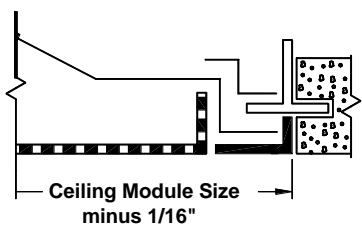

## Perforated Ceiling Diffusers Aluminum • Flush Face

Model: PAR-AA • Return

Border Type 3 (Lay-In when D=Module size -2)

Border Type 3 (Lay-In for other duct sizes shown)

Border Type 1 (Surface Mount)

Border Type 2 (Snap-In)

Border Type 4 (Spline)

Border Type 4SL (Spline Side Lock)

**Note:** 4SL can be installed after ceiling tiles are in place.

Face or Ceiling Module	Available Sizes for Border Types 1, 2, 3, 4, 4SL													
	Nominal Duct Size D													
	6 x 6	8 x 8	10 x 10	12 x 12	15 x 15	18 x 18	22 x 22	22 x 10	6" Dia.	8" Dia.	10" Dia.	12" Dia.	14" Dia.	16" Dia.
12 x 12	•					•			•					
24 x 12								•						
24 x 24	•	•	•	•	•	•	•	•	•	•	•	•	•	•