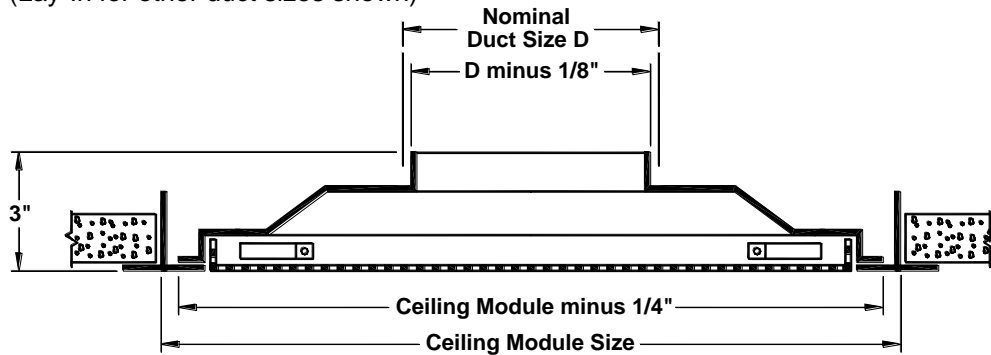

## Perforated Ceiling Diffusers Aluminum • Flush Face

Model: PAR-AA • Return

Border Type 3 (Lay-In when D=Module size -2)

Border Type 3 (Lay-In for other duct sizes shown)

Border Type 1 (Surface Mount)

Border Type 2 (Snap-In)

Border Type 4 (Spline)

Border Type 4SL (Spline Side Lock)

**Note:** 4SL can be installed after ceiling tiles are in place.

Face or Ceiling Module	Available Sizes for Border Types 1, 2, 3, 4, 4SL													
	Nominal Duct Size D													
	6 x 6	8 x 8	10 x 10	12 x 12	15 x 15	18 x 18	22 x 22	22 x 10	6" Dia.	8" Dia.	10" Dia.	12" Dia.	14" Dia.	16" Dia.
12 x 12	•					•			•					
24 x 12								•						
24 x 24	•	•	•	•	•	•	•	•	•	•	•	•	•	•