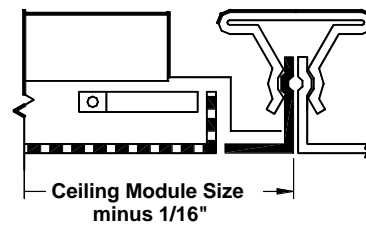

## Perforated Ceiling Diffusers Aluminum • Flush Face

Model: PAR-AA • Return

Border Type 3 (Lay-In when D=Module size -2)

Border Type 3 (Lay-In for other duct sizes shown)

Border Type 1 (Surface Mount)

Border Type 2 (Snap-In)

Border Type 4 (Spline)

Border Type 4SL (Spline Side Lock)

**Note:** 4SL can be installed after ceiling tiles are in place.

Face or Ceiling Module	Available Sizes for Border Types 1, 2, 3, 4, 4SL													
	Nominal Duct Size D													
	6 x 6	8 x 8	10 x 10	12 x 12	15 x 15	18 x 18	22 x 22	22 x 10	6" Dia.	8" Dia.	10" Dia.	12" Dia.	14" Dia.	16" Dia.
12 x 12	•					•			•					
24 x 12								•						
24 x 24	•	•	•	•	•	•	•	•	•	•	•	•	•	•