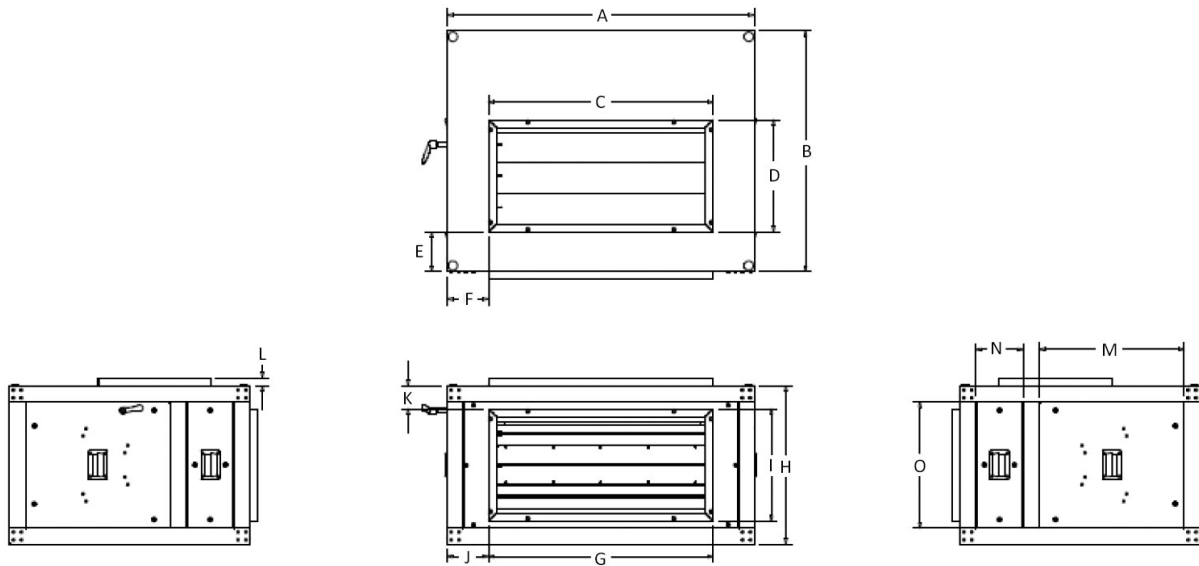

VAB VERTICAL BELT DRIVE

Supply Air Plenum with Adjustable 4-Way Grille

Supply Air Plenum				
Model	A	B	C	Grille
VAB 08/12	22.0	26.0	20.0	12 x 20 4-W
VAB 16/20	30.0	26.0	20.0	16 x 24 4-W
VAB 30/40	52.0	30.0	20.0	18 x 48 4-W

All dimensions shown are approximate and rounded, subject to change without notice

Return Air Plenum units with Fixed Return Grille

Return Air Plenum			
Model	A	B	C
VAB 08/12	22.0	26.0	20.0
VAB 16/20	30.0	26.0	20.0
VAB 30/40	52.0	30.0	20.0

All dimensions shown are approximate and rounded, subject to change without notice

Mixing Box for Size 08 to 40

Model	A	B	C	D	E	F	G	H	I	J	K	L	M	N	O
VAB 08	22.0	26.0	16.5	15.0	5.0	2.3	19.5	25.0	14.5	3.3	5.3	1.0	12.5	6.0	20.0
VAB 12	22.0	26.0	16.5	15.0	5.0	2.3	19.5	25.0	14.5	3.3	5.3	1.0	12.5	6.0	20.0
VAB 16	30.0	34.0	22.5	23.0	5.0	3.8	27.5	30.0	17.5	3.3	6.3	1.0	12.5	6.0	25.0
VAB 20	30.0	34.0	22.5	23.0	5.0	3.8	27.5	30.0	17.5	3.3	6.3	1.0	12.5	6.0	25.0
VAB 30	52.0	52.0	39.5	45.0	5.0	6.3	45.5	35.0	22.5	3.3	6.3	1.0	16.5	6.0	30.0
VAB 40	52.0	52.0	39.5	45.0	5.0	6.3	45.5	35.0	22.5	3.3	6.3	1.0	16.5	6.0	30.0