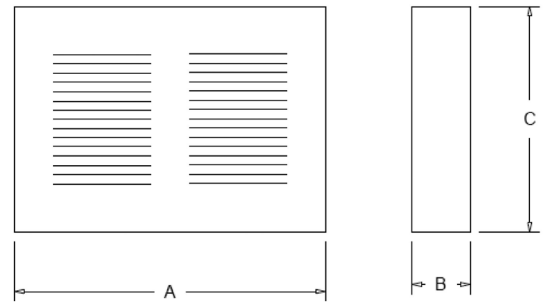

VAB VERTICAL BELT DRIVE

Supply Air Plenum with Adjustable 4-Way Grille

Supply Air Plenum				
Model	A	B	C	Grille
VAB 08/12	22.0	26.0	20.0	12 x 20 4-W
VAB 16/20	30.0	26.0	20.0	16 x 24 4-W
VAB 30/40	52.0	30.0	20.0	18 x 48 4-W

All dimensions shown are approximate and rounded, subject to change without notice

Return Air Plenum units with Fixed Return Grille

Return Air Plenum			
Model	A	B	C
VAB 08/12	22.0	26.0	20.0
VAB 16/20	30.0	26.0	20.0
VAB 30/40	52.0	30.0	20.0

All dimensions shown are approximate and rounded, subject to change without notice

Mixing Box for Size 08 to 40

Model	A	B	C	D	E	F	G	H	I	J	K	L	M	N	O
VAB 08	22.0	26.0	16.5	15.0	5.0	2.3	19.5	25.0	14.5	3.3	5.3	1.0	12.5	6.0	20.0
VAB 12	22.0	26.0	16.5	15.0	5.0	2.3	19.5	25.0	14.5	3.3	5.3	1.0	12.5	6.0	20.0
VAB 16	30.0	34.0	22.5	23.0	5.0	3.8	27.5	30.0	17.5	3.3	6.3	1.0	12.5	6.0	25.0
VAB 20	30.0	34.0	22.5	23.0	5.0	3.8	27.5	30.0	17.5	3.3	6.3	1.0	12.5	6.0	25.0
VAB 30	52.0	52.0	39.5	45.0	5.0	6.3	45.5	35.0	22.5	3.3	6.3	1.0	16.5	6.0	30.0
VAB 40	52.0	52.0	39.5	45.0	5.0	6.3	45.5	35.0	22.5	3.3	6.3	1.0	16.5	6.0	30.0