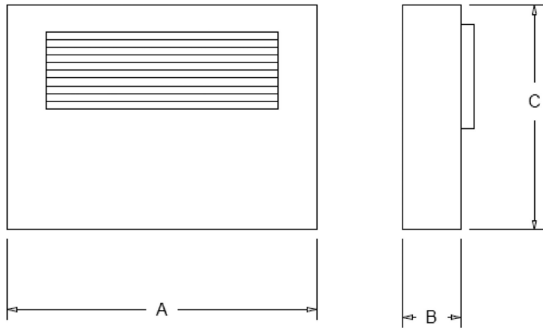

VAB VERTICAL BELT DRIVE

Supply Air Plenum with Adjustable 4-Way Grille

Supply Air Plenum				
Model	A	B	C	Grille
VAB 08/12	22.0	26.0	20.0	12 x 20 4-W
VAB 16/20	30.0	26.0	20.0	16 x 24 4-W
VAB 30/40	52.0	30.0	20.0	18 x 48 4-W

All dimensions shown are approximate and rounded, subject to change without notice

Return Air Plenum units with Fixed Return Grille

Return Air Plenum			
Model	A	B	C
VAB 08/12	22.0	26.0	20.0
VAB 16/20	30.0	26.0	20.0
VAB 30/40	52.0	30.0	20.0

All dimensions shown are approximate and rounded, subject to change without notice

Mixing Box for Size 08 to 40

Model	A	B	C	D	E	F	G	H	I	J	K	L	M	N	O
VAB 08	22.0	26.0	16.5	15.0	5.0	2.3	19.5	25.0	14.5	3.3	5.3	1.0	12.5	6.0	20.0
VAB 12	22.0	26.0	16.5	15.0	5.0	2.3	19.5	25.0	14.5	3.3	5.3	1.0	12.5	6.0	20.0
VAB 16	30.0	34.0	22.5	23.0	5.0	3.8	27.5	30.0	17.5	3.3	6.3	1.0	12.5	6.0	25.0
VAB 20	30.0	34.0	22.5	23.0	5.0	3.8	27.5	30.0	17.5	3.3	6.3	1.0	12.5	6.0	25.0
VAB 30	52.0	52.0	39.5	45.0	5.0	6.3	45.5	35.0	22.5	3.3	6.3	1.0	16.5	6.0	30.0
VAB 40	52.0	52.0	39.5	45.0	5.0	6.3	45.5	35.0	22.5	3.3	6.3	1.0	16.5	6.0	30.0