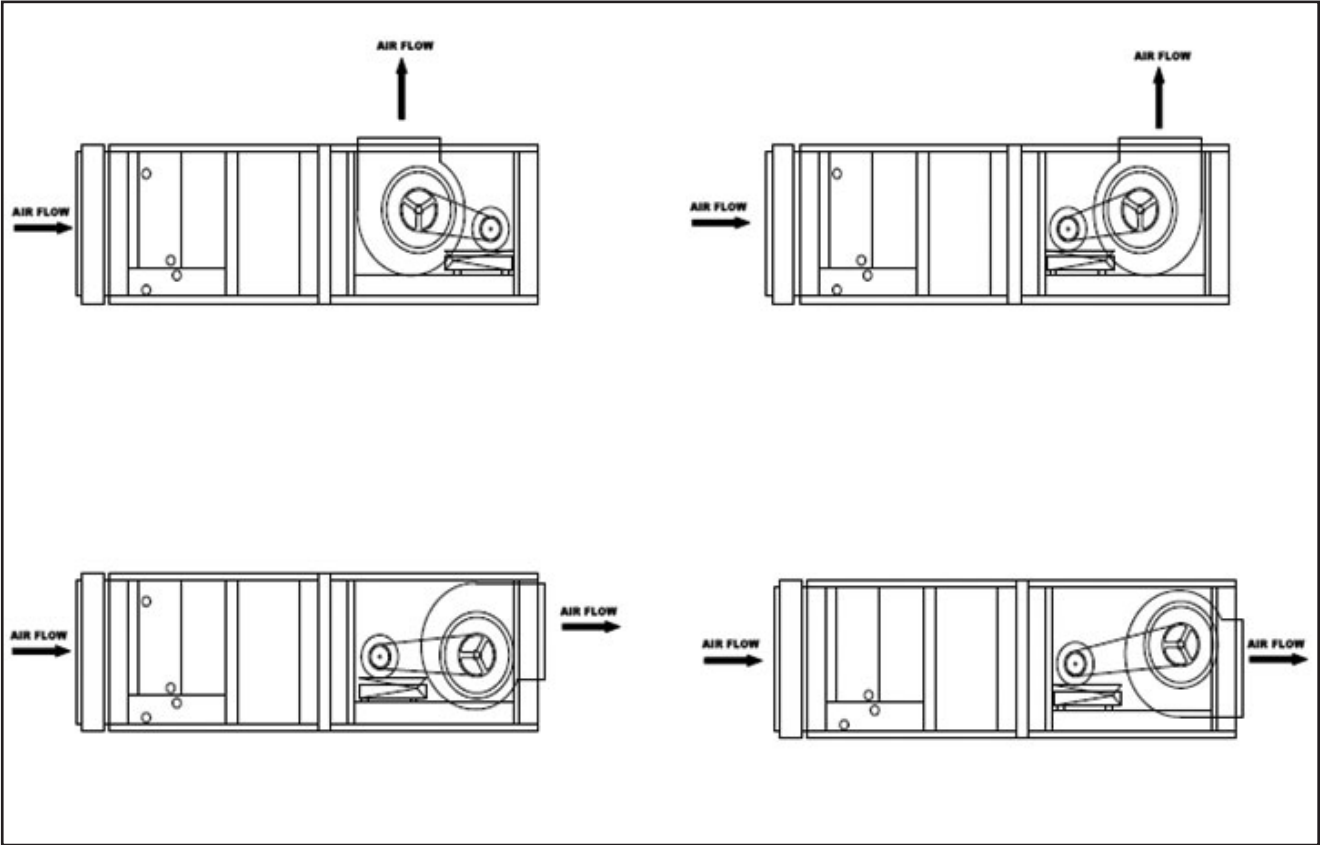

DIMENSIONS

MAB MODULAR BELT DRIVE DIMENSIONS

Redefine your comfort zone™ | www.titus-hvac.com

Model	A	B	C	D	E	F	G	H	J	K	L	M	N	P	Q
MAB 08	36.0	28.0	40.0	33.5	29.8	13.8	9.1	11.1	6.8	4.5	15.4	17.0	17.0	4.0	16.0
MAB 12	36.0	28.0	40.0	33.5	29.8	13.8	12.7	11.1	6.8	4.5	13.7	17.0	17.0	4.0	16.0
MAB 16	44.0	34.0	49.0	39.5	38.8	17.8	14.0	12.3	7.5	4.5	17.5	21.0	21.0	10.0	16.0
MAB 20	44.0	34.0	49.0	39.5	38.8	17.8	16.5	14.5	7.8	4.5	16.3	21.0	21.0	10.0	16.0
MAB 30	68.0	34.0	57.0	39.5	44.8	29.8	19.5	16.8	10.1	4.5	18.8	33.0	33.0	10.0	16.0
MAB 40	68.0	34.0	57.0	39.5	44.8	29.8	19.5	16.8	10.1	4.5	18.8	33.0	33.0	10.0	16.0
MAB 60	94.0	34.0	72.0	39.5	59.8	42.8	22.8	19.8	12.2	4.5	24.6	46.0	46.0	10.0	16.0
MAB 80	94.0	34.0	72.0	39.5	59.8	42.8	22.8	19.8	12.2	4.5	24.6	46.0	46.0	10.0	16.0

DIMENSIONS

MAB MODULAR BELT DRIVE DIMENSIONS

MAB MODULAR BELT DRIVE DIMENSIONS

Redefine your comfort zone™ | www.titus-hvac.com

W

DIMENSIONS