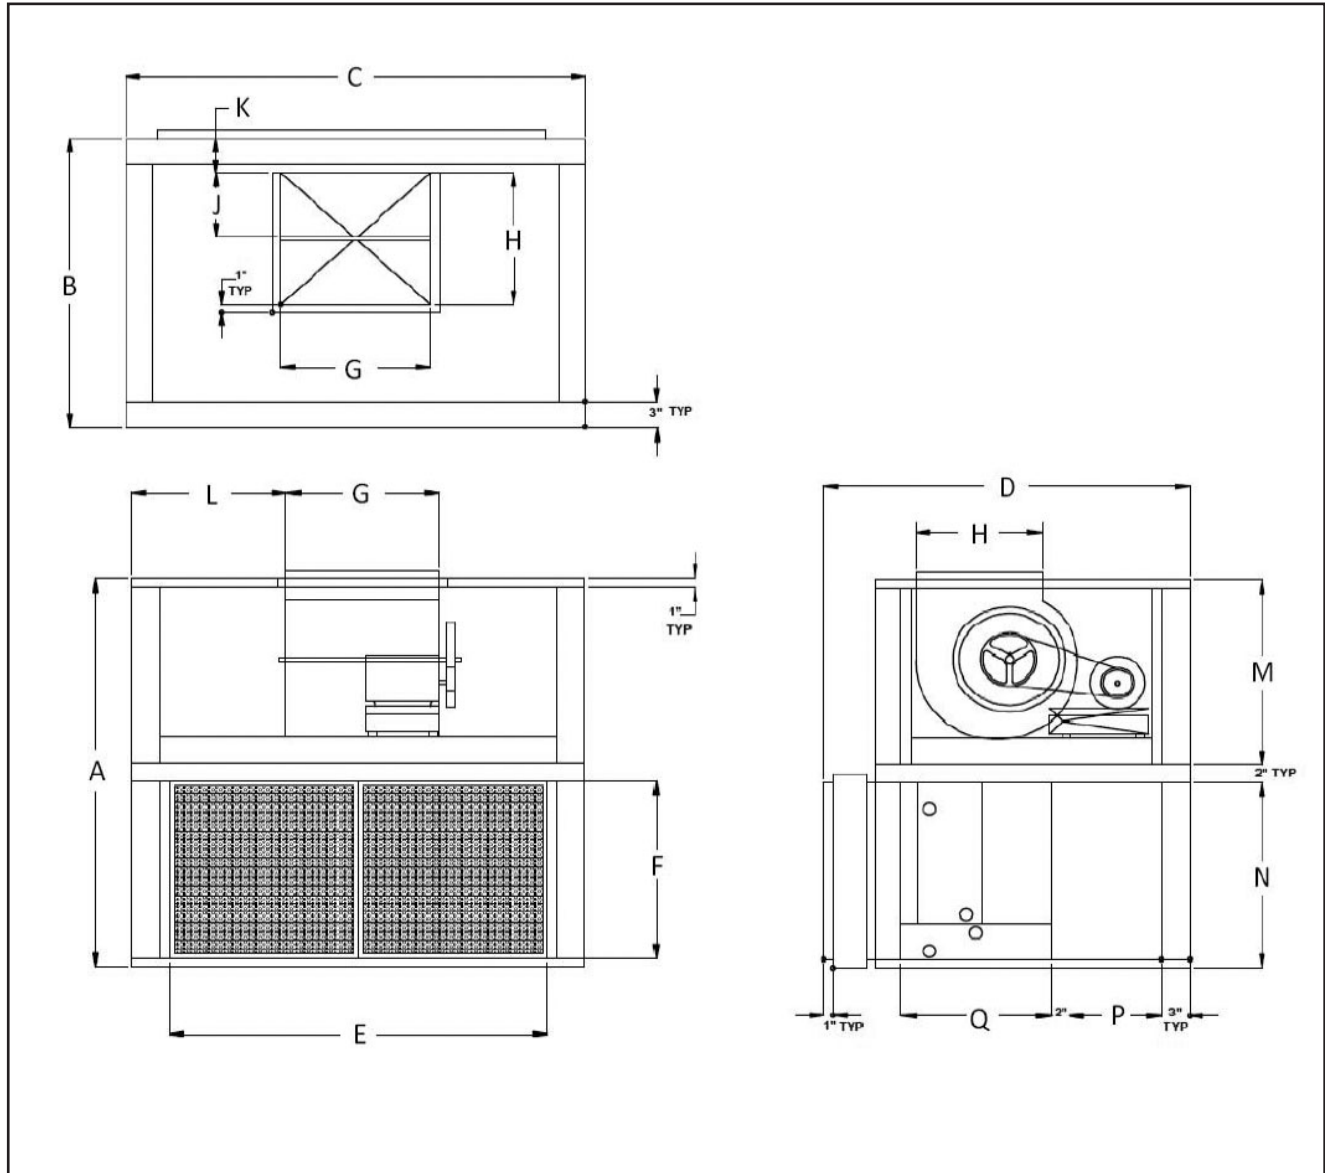

DIMENSIONS

MAB MODULAR BELT DRIVE DIMENSIONS

Redefine your comfort zone™ | www.titus-hvac.com

Model	A	B	C	D	E	F	G	H	J	K	L	M	N	P	Q
MAB 08	36.0	28.0	40.0	33.5	29.8	13.8	9.1	11.1	6.8	4.5	15.4	17.0	17.0	4.0	16.0
MAB 12	36.0	28.0	40.0	33.5	29.8	13.8	12.7	11.1	6.8	4.5	13.7	17.0	17.0	4.0	16.0
MAB 16	44.0	34.0	49.0	39.5	38.8	17.8	14.0	12.3	7.5	4.5	17.5	21.0	21.0	10.0	16.0
MAB 20	44.0	34.0	49.0	39.5	38.8	17.8	16.5	14.5	7.8	4.5	16.3	21.0	21.0	10.0	16.0
MAB 30	68.0	34.0	57.0	39.5	44.8	29.8	19.5	16.8	10.1	4.5	18.8	33.0	33.0	10.0	16.0
MAB 40	68.0	34.0	57.0	39.5	44.8	29.8	19.5	16.8	10.1	4.5	18.8	33.0	33.0	10.0	16.0
MAB 60	94.0	34.0	72.0	39.5	59.8	42.8	22.8	19.8	12.2	4.5	24.6	46.0	46.0	10.0	16.0
MAB 80	94.0	34.0	72.0	39.5	59.8	42.8	22.8	19.8	12.2	4.5	24.6	46.0	46.0	10.0	16.0

DIMENSIONS

MAB MODULAR BELT DRIVE DIMENSIONS

MAB MODULAR BELT DRIVE DIMENSIONS

Redefine your comfort zone™ | www.titus-hvac.com

W

DIMENSIONS