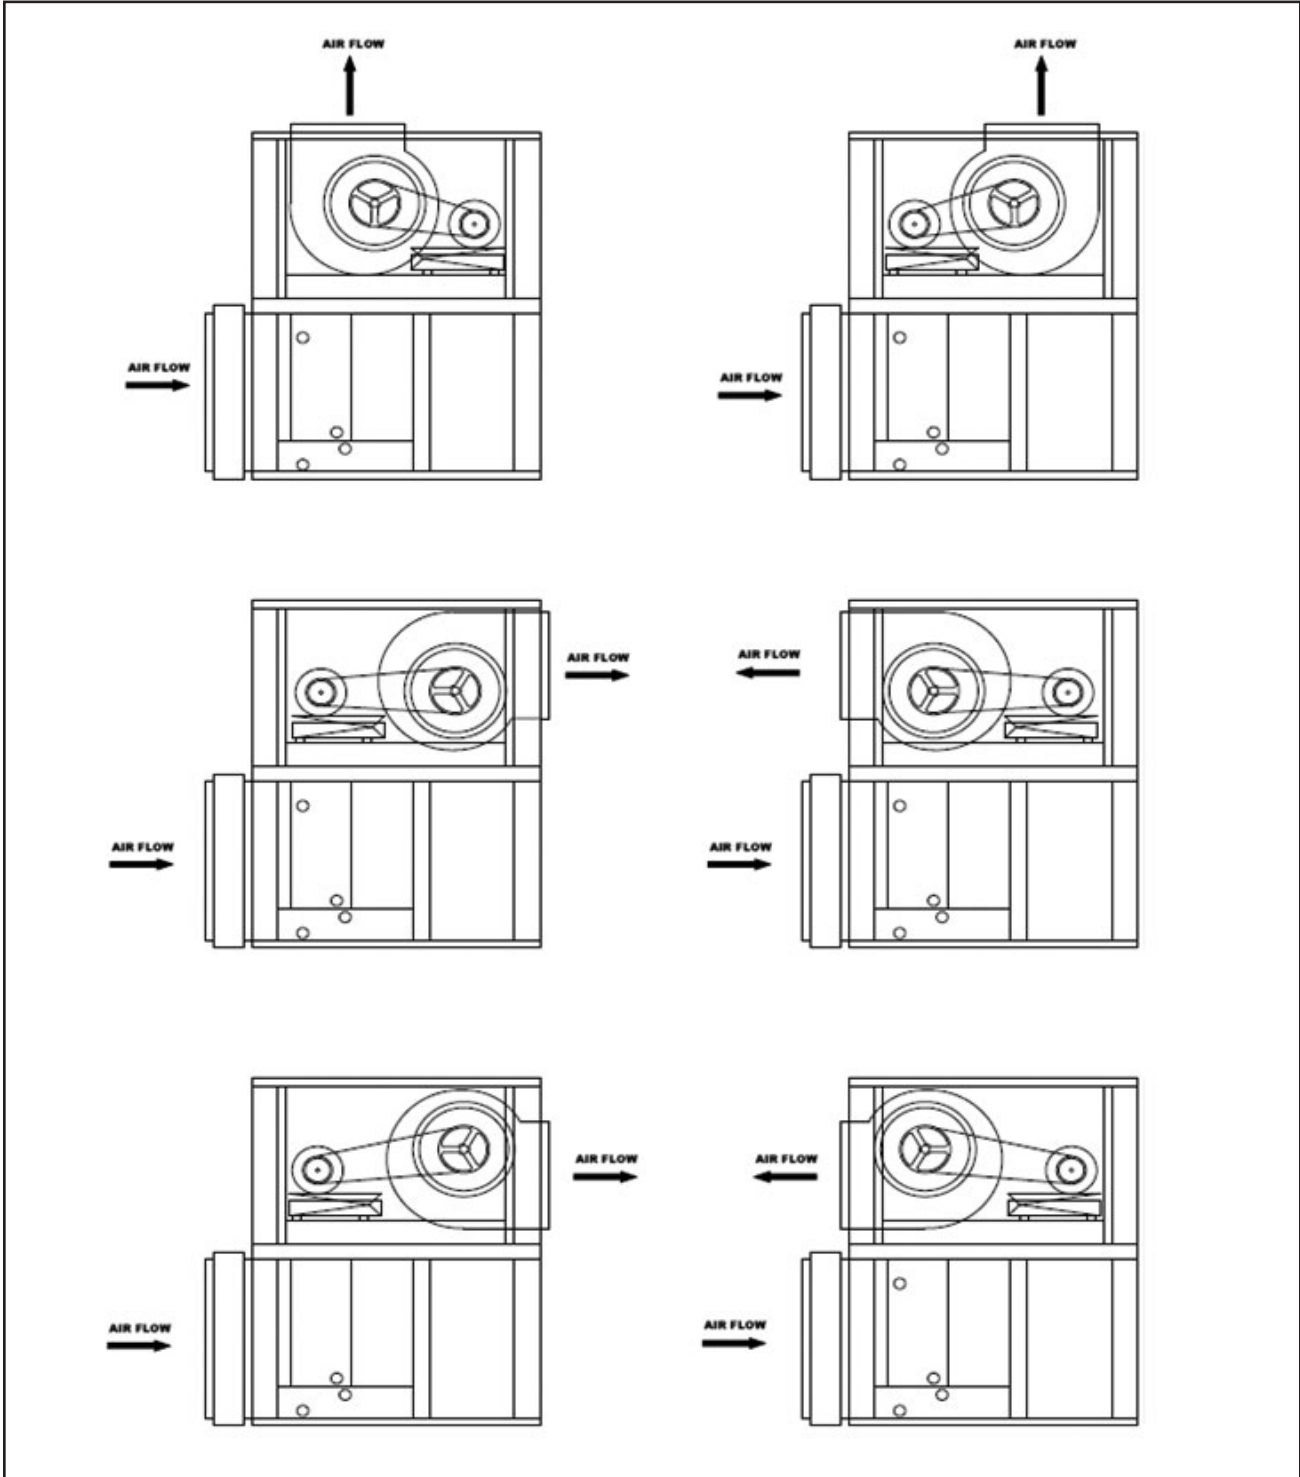

DIMENSIONS

MAB MODULAR BELT DRIVE DIMENSIONS

Redefine your comfort zone™ | www.titus-hvac.com

Model	A	B	C	D	E	F	G	H	J	K	L	M	N	P	Q
MAB 08	36.0	28.0	40.0	33.5	29.8	13.8	9.1	11.1	6.8	4.5	15.4	17.0	17.0	4.0	16.0
MAB 12	36.0	28.0	40.0	33.5	29.8	13.8	12.7	11.1	6.8	4.5	13.7	17.0	17.0	4.0	16.0
MAB 16	44.0	34.0	49.0	39.5	38.8	17.8	14.0	12.3	7.5	4.5	17.5	21.0	21.0	10.0	16.0
MAB 20	44.0	34.0	49.0	39.5	38.8	17.8	16.5	14.5	7.8	4.5	16.3	21.0	21.0	10.0	16.0
MAB 30	68.0	34.0	57.0	39.5	44.8	29.8	19.5	16.8	10.1	4.5	18.8	33.0	33.0	10.0	16.0
MAB 40	68.0	34.0	57.0	39.5	44.8	29.8	19.5	16.8	10.1	4.5	18.8	33.0	33.0	10.0	16.0
MAB 60	94.0	34.0	72.0	39.5	59.8	42.8	22.8	19.8	12.2	4.5	24.6	46.0	46.0	10.0	16.0
MAB 80	94.0	34.0	72.0	39.5	59.8	42.8	22.8	19.8	12.2	4.5	24.6	46.0	46.0	10.0	16.0

DIMENSIONS

MAB MODULAR BELT DRIVE DIMENSIONS

MAB MODULAR BELT DRIVE DIMENSIONS

Redefine your comfort zone™ | www.titus-hvac.com

W

DIMENSIONS