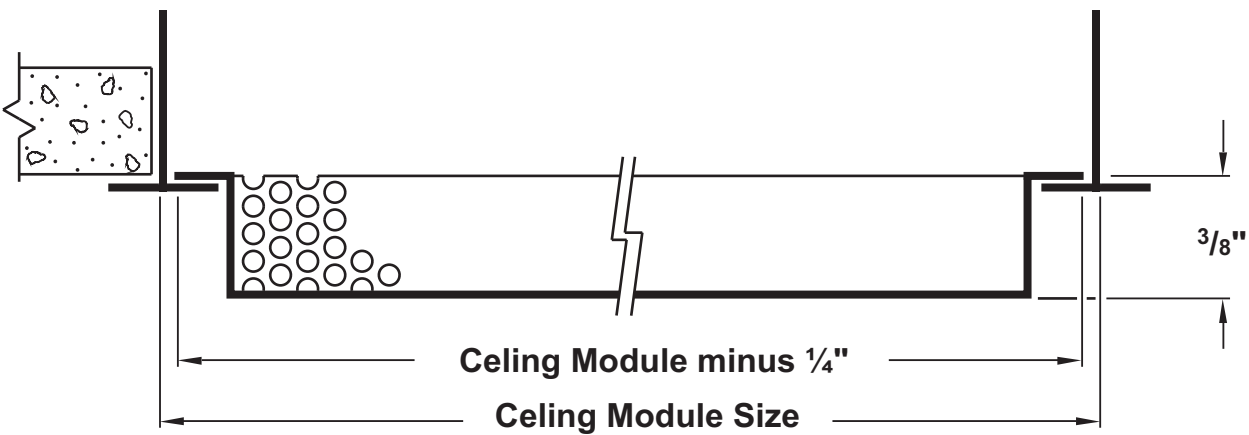

DIMENSIONS

PXP / PXP-DF / PXP-AA UNIT DIMENSIONS

Model PXP and PXP-AA
(Lay-In)

Ceiling Module Sizes Available: 12 x 12, 16 x 16, 20 x 20, 24 x 12, 24 x 24, 48 x 24

Model PXP-DF (Lay-In or Tegular)
(Lay-In shown)

Ceiling Module Sizes Available: 12 x 12, 16 x 16, 20 x 20, 24 x 12, 24 x 24, 48 x 24