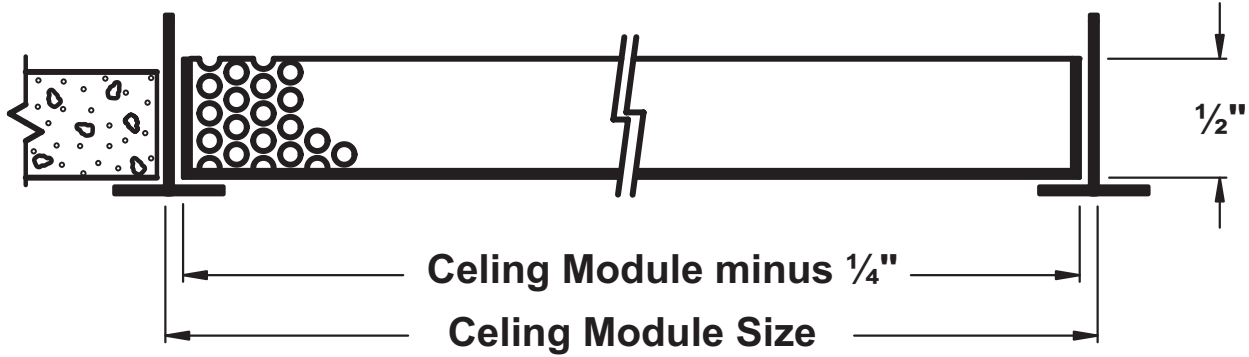

DIMENSIONS

PXP / PXP-DF / PXP-AA UNIT DIMENSIONS

Model PXP and PXP-AA
(Lay-In)

Ceiling Module Sizes Available: 12 x 12, 16 x 16, 20 x 20, 24 x 12, 24 x 24, 48 x 24

Model PXP-DF (Lay-In or Tegular)
(Lay-In shown)

Ceiling Module Sizes Available: 12 x 12, 16 x 16, 20 x 20, 24 x 12, 24 x 24, 48 x 24