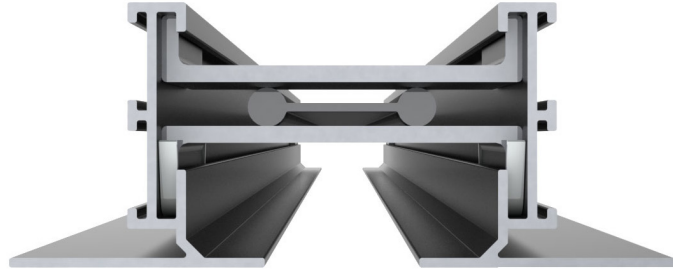

## FLOWBAR INSTALLATIONS

FlowBar is designed to fully integrate into the ceiling system.

The FlowBar system, with the exception of Border 77, is installed during the ceiling installation with unique mounting clips. Border 77 is installed after the drywall is in place.

Available in up to 12-foot lengths, FlowBar is straighter and often less expensive to install than conventional linear diffusers.

HARD CEILING APPLICATIONS

Redefine your comfort zone.™ | www.titus-hvac.com