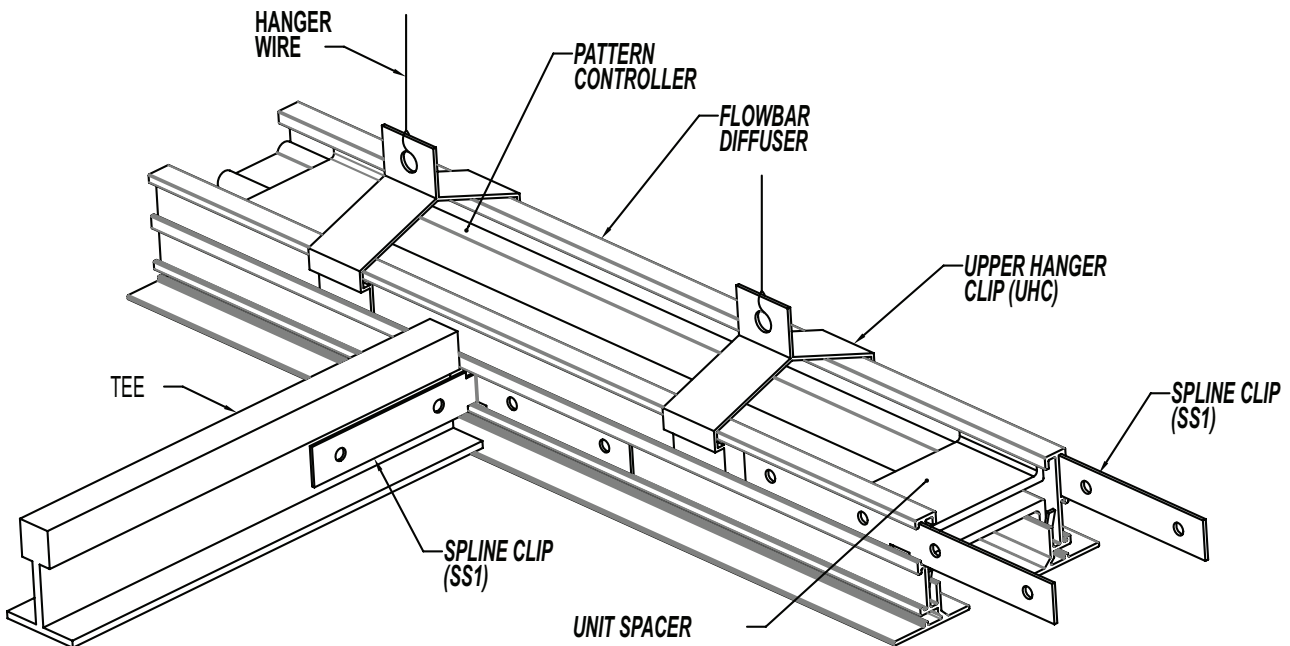

Side Wall - Hidden Flange - Border 11

ACOUSTICAL CEILING APPLICATIONS

Ceiling / Ceiling - Border 66

Ceiling / Wall Reveal - Border 66

Ceiling / Wall Pocket - Border 66

Ceiling / Wall Pocket - Border 66

Ceiling / Ceiling / Pocket - Border 66

Items in *italics* are supplied by Titus  
Items not *italicized* are supplied by others

FlowBar Model	Frame Opening Width (W)		
	1-SLOT	2-SLOT 2CRA & 2CRB	2-SLOT 2CRN
FL-10	3 <sup>3</sup> / <sub>4</sub>	5 <sup>11</sup> / <sub>16</sub>	6 <sup>9</sup> / <sub>16</sub>
FL-15	4 <sup>1</sup> / <sub>4</sub>	7 <sup>11</sup> / <sub>16</sub>	8 <sup>9</sup> / <sub>16</sub>
FL-20	5 <sup>1</sup> / <sub>4</sub>	9 <sup>11</sup> / <sub>16</sub>	10 <sup>9</sup> / <sub>16</sub>
FL-25	6 <sup>1</sup> / <sub>4</sub>	11 <sup>11</sup> / <sub>16</sub>	12 <sup>9</sup> / <sub>16</sub>
FL-30	7 <sup>1</sup> / <sub>4</sub>	13 <sup>11</sup> / <sub>16</sub>	14 <sup>9</sup> / <sub>16</sub>

Table 1. Frame Opening Dimensions

Refer to Titus FlowBar IOM for additional installation details

Refer to Titus FlowBar IOM for additional installation details

Items in italics are supplied by Titus  
Items not italicized are supplied by others