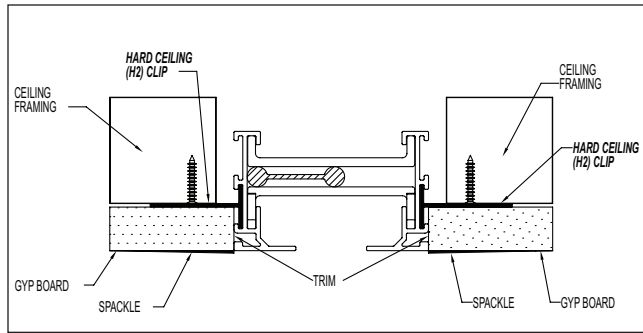

Ceiling / Ceiling - Border 11