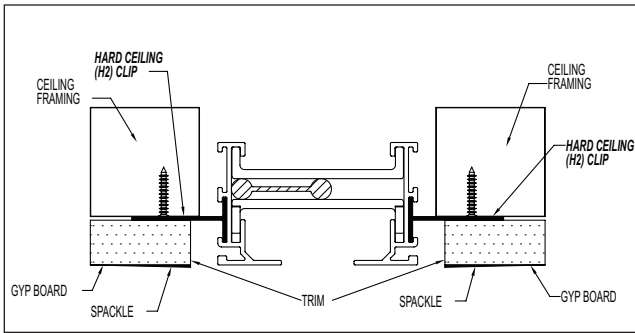

Ceiling / Ceiling Reveal - Border 11