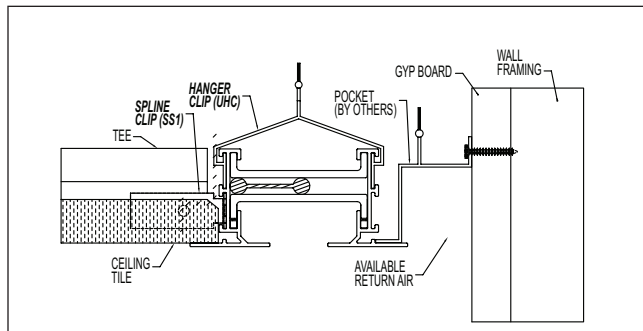

Ceiling / Wall - Border 14

Ceiling / Offset - Border 14

Items in *italics* are supplied by Titus.  
Items not *italicized* are supplied by others.

Side Wall - Exposed Flange - Border 66

Side Wall - Hidden Flange - Border 22

Side Wall - Hidden Flange - Border 11

ACOUSTICAL CEILING APPLICATIONS

Ceiling / Ceiling - Border 66

Ceiling / Wall Reveal - Border 66

Ceiling / Wall Pocket - Border 66

Ceiling / Wall Pocket - Border 66

Ceiling / Ceiling / Pocket - Border 66

Items in *italics* are supplied by Titus  
Items not *italicized* are supplied by others

FlowBar Model	Frame Opening Width (W)		
	1-SLOT	2-SLOT 2CRA & 2CRB	2-SLOT 2CRN
FL-10	3 <sup>3</sup> / <sub>4</sub>	5 <sup>11</sup> / <sub>16</sub>	6 <sup>9</sup> / <sub>16</sub>
FL-15	4 <sup>1</sup> / <sub>4</sub>	7 <sup>11</sup> / <sub>16</sub>	8 <sup>9</sup> / <sub>16</sub>
FL-20	5 <sup>1</sup> / <sub>4</sub>	9 <sup>11</sup> / <sub>16</sub>	10 <sup>9</sup> / <sub>16</sub>
FL-25	6 <sup>1</sup> / <sub>4</sub>	11 <sup>11</sup> / <sub>16</sub>	12 <sup>9</sup> / <sub>16</sub>
FL-30	7 <sup>1</sup> / <sub>4</sub>	13 <sup>11</sup> / <sub>16</sub>	14 <sup>9</sup> / <sub>16</sub>

Table 1. Frame Opening Dimensions

Refer to Titus FlowBar IOM for additional installation details

Refer to Titus FlowBar IOM for additional installation details

Items in italics are supplied by Titus  
Items not italicized are supplied by others