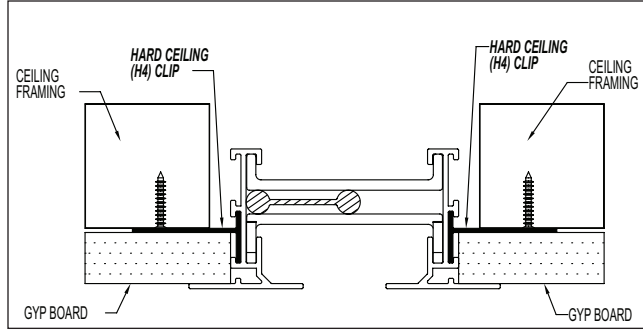

Ceiling / Ceiling - Border 66