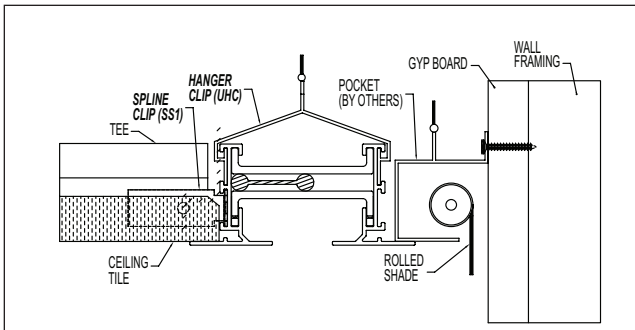

Ceiling / Wall - Border 14

Ceiling / Offset - Border 14

Items in *italics* are supplied by Titus.  
Items not *italicized* are supplied by others.

Side Wall - Exposed Flange - Border 66

Side Wall - Hidden Flange - Border 22

Side Wall - Hidden Flange - Border 11

ACOUSTICAL CEILING APPLICATIONS

Ceiling / Ceiling - Border 66

Ceiling / Wall Reveal - Border 66

Ceiling / Wall Pocket - Border 66

Ceiling / Wall Pocket - Border 66

Ceiling / Ceiling / Pocket - Border 66

Items in *italics* are supplied by Titus  
Items not *italicized* are supplied by others

FlowBar Model	Frame Opening Width (W)		
	1-SLOT	2-SLOT 2CRA & 2CRB	2-SLOT 2CRN
FL-10	3 <sup>3</sup> / <sub>4</sub>	5 <sup>11</sup> / <sub>16</sub>	6 <sup>9</sup> / <sub>16</sub>
FL-15	4 <sup>1</sup> / <sub>4</sub>	7 <sup>11</sup> / <sub>16</sub>	8 <sup>9</sup> / <sub>16</sub>
FL-20	5 <sup>1</sup> / <sub>4</sub>	9 <sup>11</sup> / <sub>16</sub>	10 <sup>9</sup> / <sub>16</sub>
FL-25	6 <sup>1</sup> / <sub>4</sub>	11 <sup>11</sup> / <sub>16</sub>	12 <sup>9</sup> / <sub>16</sub>
FL-30	7 <sup>1</sup> / <sub>4</sub>	13 <sup>11</sup> / <sub>16</sub>	14 <sup>9</sup> / <sub>16</sub>

Table 1. Frame Opening Dimensions

Refer to Titus FlowBar IOM for additional installation details

Refer to Titus FlowBar IOM for additional installation details

Items in italics are supplied by Titus  
Items not italicized are supplied by others