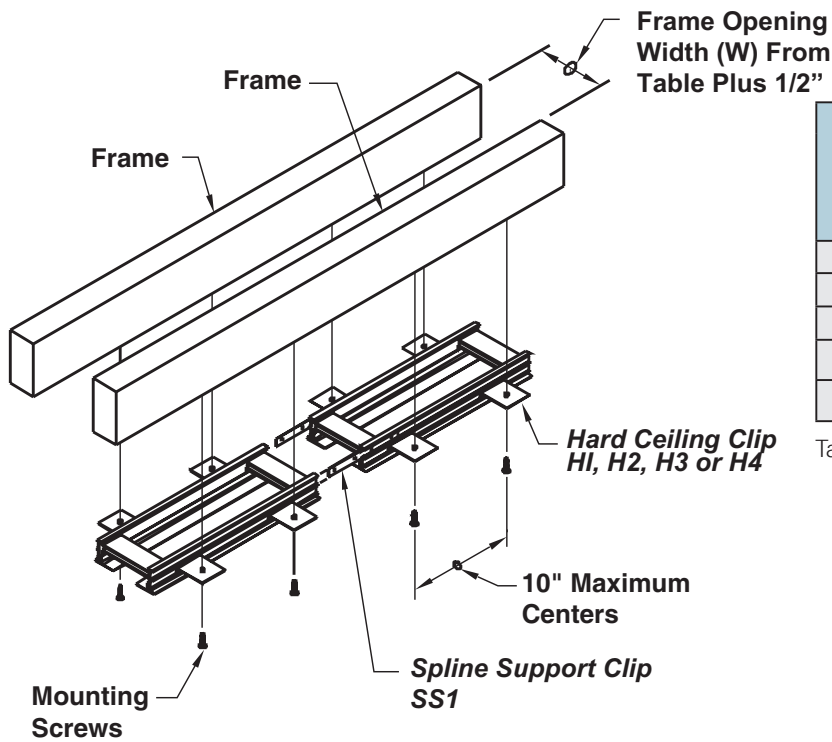

Side Wall - Hidden Flange - Border 11

ACOUSTICAL CEILING APPLICATIONS

Ceiling / Ceiling - Border 66

Ceiling / Wall Reveal - Border 66

Ceiling / Wall Pocket - Border 66

Ceiling / Wall Pocket - Border 66

Ceiling / Ceiling / Pocket - Border 66

Items in *italics* are supplied by Titus  
Items not *italicized* are supplied by others

FlowBar Model	Frame Opening Width (W)		
	1-SLOT	2-SLOT 2CRA & 2CRB	2-SLOT 2CRN
FL-10	3 <sup>3</sup> / <sub>4</sub>	5 <sup>11</sup> / <sub>16</sub>	6 <sup>9</sup> / <sub>16</sub>
FL-15	4 <sup>1</sup> / <sub>4</sub>	7 <sup>11</sup> / <sub>16</sub>	8 <sup>9</sup> / <sub>16</sub>
FL-20	5 <sup>1</sup> / <sub>4</sub>	9 <sup>11</sup> / <sub>16</sub>	10 <sup>9</sup> / <sub>16</sub>
FL-25	6 <sup>1</sup> / <sub>4</sub>	11 <sup>11</sup> / <sub>16</sub>	12 <sup>9</sup> / <sub>16</sub>
FL-30	7 <sup>1</sup> / <sub>4</sub>	13 <sup>11</sup> / <sub>16</sub>	14 <sup>9</sup> / <sub>16</sub>