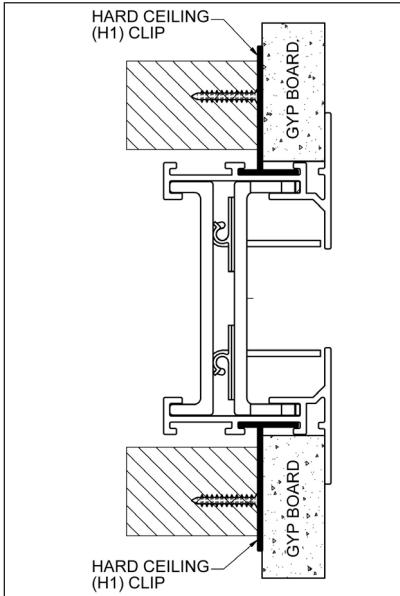

Ceiling / Wall - Border 14

Ceiling / Offset - Border 14

Items in *italics* are supplied by Titus.  
Items not *italicized* are supplied by others.

Side Wall - Exposed Flange - Border 66

Side Wall - Hidden Flange - Border 22

Side Wall - Hidden Flange - Border 11

ACOUSTICAL CEILING APPLICATIONS

Ceiling / Ceiling - Border 66

Ceiling / Wall Reveal - Border 66

Ceiling / Wall Pocket - Border 66

Ceiling / Wall Pocket - Border 66

Ceiling / Ceiling / Pocket - Border 66

Items in *italics* are supplied by Titus  
Items not *italicized* are supplied by others

FlowBar Model	Frame Opening Width (W)		
	1-SLOT	2-SLOT 2CRA & 2CRB	2-SLOT 2CRN
FL-10	3 <sup>3</sup> / <sub>4</sub>	5 <sup>11</sup> / <sub>16</sub>	6 <sup>9</sup> / <sub>16</sub>
FL-15	4 <sup>1</sup> / <sub>4</sub>	7 <sup>11</sup> / <sub>16</sub>	8 <sup>9</sup> / <sub>16</sub>
FL-20	5 <sup>1</sup> / <sub>4</sub>	9 <sup>11</sup> / <sub>16</sub>	10 <sup>9</sup> / <sub>16</sub>
FL-25	6 <sup>1</sup> / <sub>4</sub>	11 <sup>11</sup> / <sub>16</sub>	12 <sup>9</sup> / <sub>16</sub>
FL-30	7 <sup>1</sup> / <sub>4</sub>	13 <sup>11</sup> / <sub>16</sub>	14 <sup>9</sup> / <sub>16</sub>