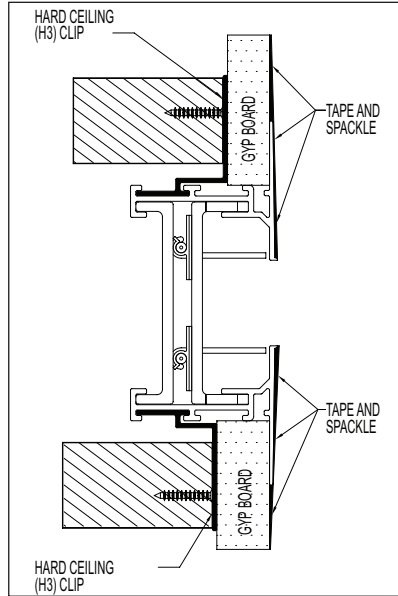

Ceiling / Wall - Border 14

Ceiling / Offset - Border 14

Items in *italics* are supplied by Titus.  
Items not *italicized* are supplied by others.

Side Wall - Exposed Flange - Border 66

Side Wall - Hidden Flange - Border 22

Side Wall - Hidden Flange - Border 11

ACOUSTICAL CEILING APPLICATIONS

Ceiling / Ceiling - Border 66

Ceiling / Wall Reveal - Border 66

Ceiling / Wall Pocket - Border 66

Ceiling / Wall Pocket - Border 66

Ceiling / Ceiling / Pocket - Border 66

Items in *italics* are supplied by Titus  
Items not *italicized* are supplied by others

FlowBar Model	Frame Opening Width (W)		
	1-SLOT	2-SLOT 2CRA & 2CRB	2-SLOT 2CRN
FL-10	3 <sup>3</sup> / <sub>4</sub>	5 <sup>11</sup> / <sub>16</sub>	6 <sup>9</sup> / <sub>16</sub>
FL-15	4 <sup>1</sup> / <sub>4</sub>	7 <sup>11</sup> / <sub>16</sub>	8 <sup>9</sup> / <sub>16</sub>
FL-20	5 <sup>1</sup> / <sub>4</sub>	9 <sup>11</sup> / <sub>16</sub>	10 <sup>9</sup> / <sub>16</sub>
FL-25	6 <sup>1</sup> / <sub>4</sub>	11 <sup>11</sup> / <sub>16</sub>	12 <sup>9</sup> / <sub>16</sub>
FL-30	7 <sup>1</sup> / <sub>4</sub>	13 <sup>11</sup> / <sub>16</sub>	14 <sup>9</sup> / <sub>16</sub>