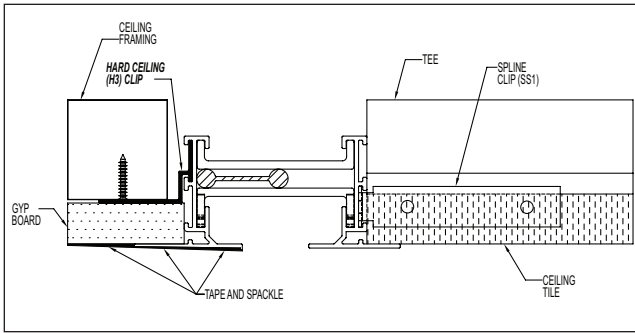

HARD CEILING APPLICATIONS

Redefine your comfort zone.™ | www.titus-hvac.com

Ceiling / Ceiling - Border 26