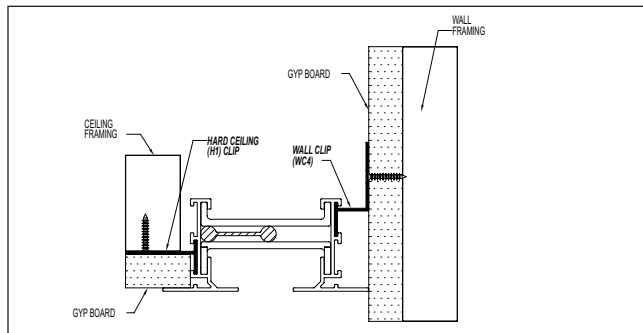

## FLOWBAR INSTALLATIONS

FlowBar is designed to fully integrate into the ceiling system.

The FlowBar system, with the exception of Border 77, is installed during the ceiling installation with unique mounting clips. Border 77 is installed after the drywall is in place.

Items in *italics* are supplied by Titus  
Items not *italicized* are supplied by others

HARD CEILING APPLICATIONS

Ceiling / Wall Reveal - Border 66

Ceiling / Wall Pocket - Border 66

Ceiling / Wall - Border 66

Ceiling / Wall - Border 14

Ceiling / Offset - Border 14

Items in *italics* are supplied by Titus.  
Items not *italicized* are supplied by others.

Side Wall - Exposed Flange - Border 66

Side Wall - Hidden Flange - Border 22

Items in *italics* are supplied by Titus  
Items not *italicized* are supplied by others

FlowBar Model	Frame Opening Width (W)		
	1-SLOT	2-SLOT 2CRA & 2CRB	2-SLOT 2CRN
FL-10	3 <sup>3</sup> / <sub>4</sub>	5 <sup>11</sup> / <sub>16</sub>	6 <sup>9</sup> / <sub>16</sub>
FL-15	4 <sup>1</sup> / <sub>4</sub>	7 <sup>11</sup> / <sub>16</sub>	8 <sup>9</sup> / <sub>16</sub>
FL-20	5 <sup>1</sup> / <sub>4</sub>	9 <sup>11</sup> / <sub>16</sub>	10 <sup>9</sup> / <sub>16</sub>
FL-25	6 <sup>1</sup> / <sub>4</sub>	11 <sup>11</sup> / <sub>16</sub>	12 <sup>9</sup> / <sub>16</sub>
FL-30	7 <sup>1</sup> / <sub>4</sub>	13 <sup>11</sup> / <sub>16</sub>	14 <sup>9</sup> / <sub>16</sub>