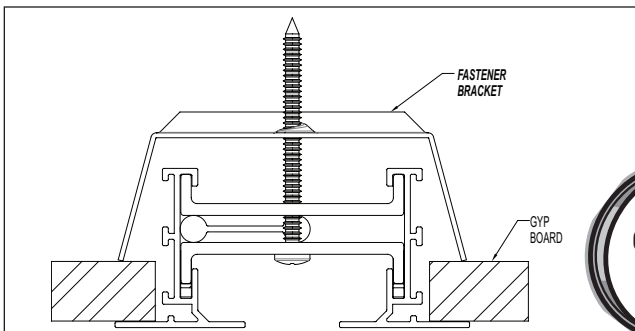

## FLOWBAR INSTALLATIONS

FlowBar is designed to fully integrate into the ceiling system.

The FlowBar system, with the exception of Border 77, is installed during the ceiling installation with unique mounting clips. Border 77 is installed after the drywall is in place.

Ceiling / Ceiling - Border 26

Ceiling / Ceiling - Border 66

Ceiling / Ceiling Reveal - Border 11

Ceiling / Ceiling - Border 11

Ceiling / Ceiling - Border 22

Ceiling / Ceiling - Border 55

Ceiling / Ceiling - Border 77

Items in *italics* are supplied by Titus  
Items not *italicized* are supplied by others

FlowBar Model	Frame Opening Width (W)		
	1-SLOT	2-SLOT 2CRA & 2CRB	2-SLOT 2CRN
FL-10	3 <sup>3</sup> / <sub>4</sub>	5 <sup>11</sup> / <sub>16</sub>	6 <sup>9</sup> / <sub>16</sub>
FL-15	4 <sup>1</sup> / <sub>4</sub>	7 <sup>11</sup> / <sub>16</sub>	8 <sup>9</sup> / <sub>16</sub>
FL-20	5 <sup>1</sup> / <sub>4</sub>	9 <sup>11</sup> / <sub>16</sub>	10 <sup>9</sup> / <sub>16</sub>
FL-25	6 <sup>1</sup> / <sub>4</sub>	11 <sup>11</sup> / <sub>16</sub>	12 <sup>9</sup> / <sub>16</sub>
FL-30	7 <sup>1</sup> / <sub>4</sub>	13 <sup>11</sup> / <sub>16</sub>	14 <sup>9</sup> / <sub>16</sub>