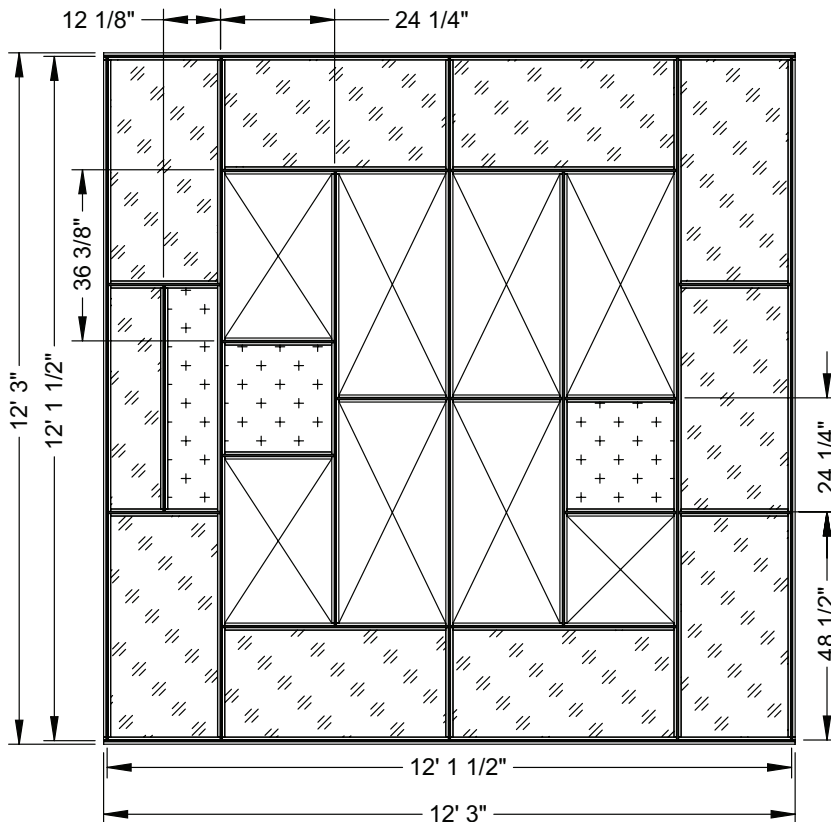

AORCS UNIT DIMENSIONS

Top View

Full Tee

Half Tee

Unistrut®

Example Layout

-  Unidirectional Diffusers
-  Lighting
-  Blank-off panels