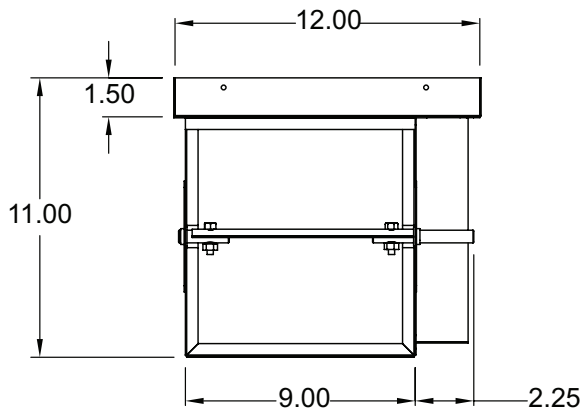

TAF-V MULTI-4 PIECE DIMENSIONS

Note: CT-TAF diffuser and TAF-V are sold as separate units. The CT-TAF is available as a CT-TAF-480, CT-TAF-481, CT-TAF-PP0 and CT-TAF-PP3 in single or multiple core deflection patterns. See CT-TAF section for diffuser information.