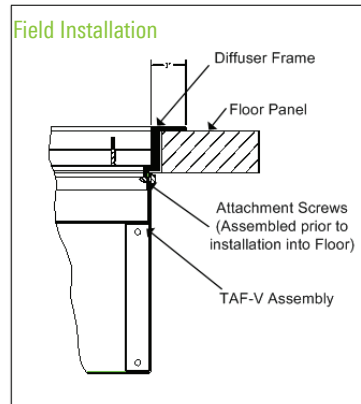

TAF-V MULTI-4 PIECE DIMENSIONS

Note: CT-TAF diffuser and TAF-V are sold as separate units. The CT-TAF is available as a CT-TAF-480, CT-TAF-481, CT-TAF-PP0 and CT-TAF-PP3 in single or multiple core deflection patterns. See CT-TAF section for diffuser information.