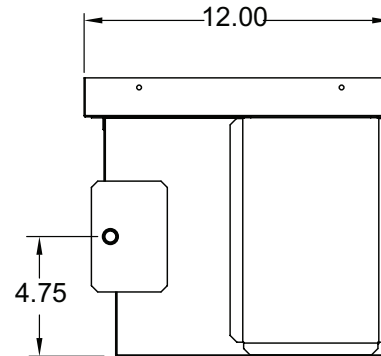

TAF-V MULTI-4 PIECE DIMENSIONS

Note: CT-TAF diffuser and TAF-V are sold as separate units. The CT-TAF is available as a CT-TAF-480, CT-TAF-481, CT-TAF-PP0 and CT-TAF-PP3 in single or multiple core deflection patterns. See CT-TAF section for diffuser information.