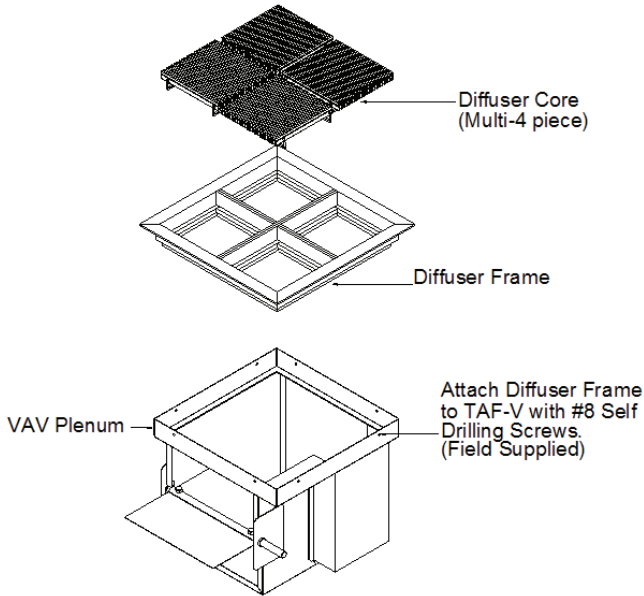

TAF-V MULTI-4 PIECE DIMENSIONS

Note: CT-TAF diffuser and TAF-V are sold as separate units. The CT-TAF is available as a CT-TAF-480, CT-TAF-481, CT-TAF-PP0 and CT-TAF-PP3 in single or multiple core deflection patterns. See CT-TAF section for diffuser information.