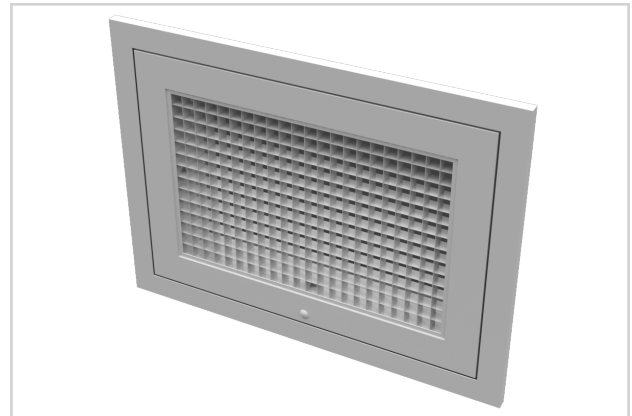

50FF

- Aluminum border and filter frame
- ½ x ½ x ½" aluminum core
- High free area core
- Minimized pressure drop
- Matches model 50F in appearance

50FF

MODEL:

50FF / Aluminum Border & Core / Filter Frame

See website for Specifications

FINISH:

Standard Finish - #26 White

OVERVIEW

Filter Return

Titus Eggcrate grilles have the highest free area of any return grille. Available with aluminum border and aluminum grid; steel border and aluminum grid; or entirely stainless steel construction. Offered in ½ x ½ x ½", ½ x ½ x 1", or 1 x 1 x 1" core sizes. Also available as a filtered return.

For Performance Data, refer to page I22

OPTIONS

- ½ x ½ x ½" Aluminum Eggcrate Core
- 1 inch Filter Frame
- Available Border Types:
 - #1 - Surface Mount
 - #3 - Lay-In
- Hidden Screw Holes
- Filter by Others