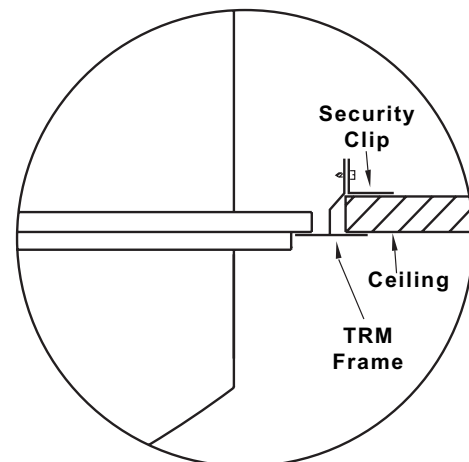

DIMENSIONS

Redefine your comfort zone.™ | www.titus-hvac.com

RADIATEC UNIT DIMENSIONS

Module Size	Nominal Inlet Size	A
24 x 24	8	7 7/8"
	10	9 7/8"
48 x 24	10	9 7/8"
	12	11 7/8"

**1-Way**

Border Detail Lay-in

Tee	A
1"	3/8"
1 1/2"	1/8"

Surface Mounting with TRM frame

DIMENSIONS