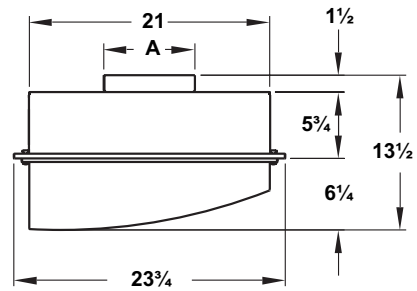

DIMENSIONS

Redefine your comfort zone.™ | www.titus-hvac.com

RADIATEC UNIT DIMENSIONS

Module Size	Nominal Inlet Size	A
24 x 24	8	7 7/8"
	10	9 7/8"
48 x 24	10	9 7/8"
	12	11 7/8"

**1-Way**

Border Detail Lay-in

Tee	A
1"	3/8"
1 1/2"	1/8"

Surface Mounting with TRM frame

DIMENSIONS