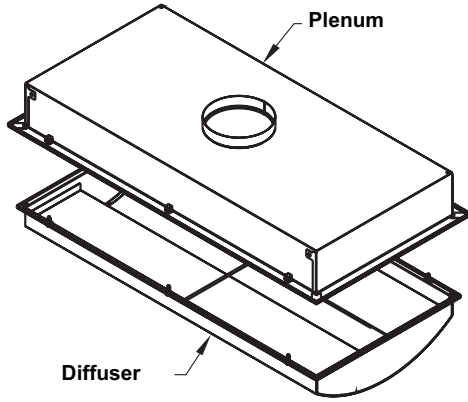

DIMENSIONS

Redefine your comfort zone.™ | www.titus-hvac.com

RADIATEC UNIT DIMENSIONS

Module Size	Nominal Inlet Size	A
24 x 24	8	7 7/8"
	10	9 7/8"
48 x 24	10	9 7/8"
	12	11 7/8"

**1-Way**

Border Detail Lay-in

Tee	A
1"	3/8"
1 1/2"	1/8"

Surface Mounting with TRM frame

DIMENSIONS