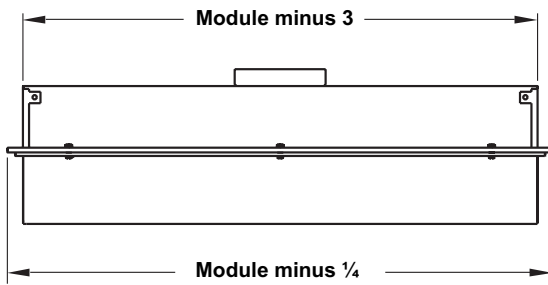

DIMENSIONS

Redefine your comfort zone.™ | www.titus-hvac.com

RADIATEC UNIT DIMENSIONS

Module Size	Nominal Inlet Size	A
24 x 24	8	7 7/8"
	10	9 7/8"
48 x 24	10	9 7/8"
	12	11 7/8"

**1-Way**

Border Detail Lay-in

Tee	A
1"	3/8"
1 1/2"	1/8"

Surface Mounting with TRM frame

DIMENSIONS