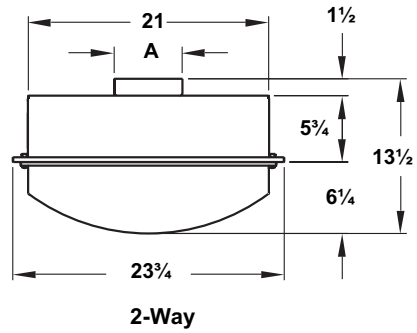

DIMENSIONS

Redefine your comfort zone.™ | www.titus-hvac.com

RADIATEC UNIT DIMENSIONS

Module Size	Nominal Inlet Size	A
24 x 24	8	7 7/8"
	10	9 7/8"
48 x 24	10	9 7/8"
	12	11 7/8"

**1-Way**

Border Detail Lay-in

Tee	A
1"	3/8"
1 1/2"	1/8"

Surface Mounting with TRM frame

DIMENSIONS