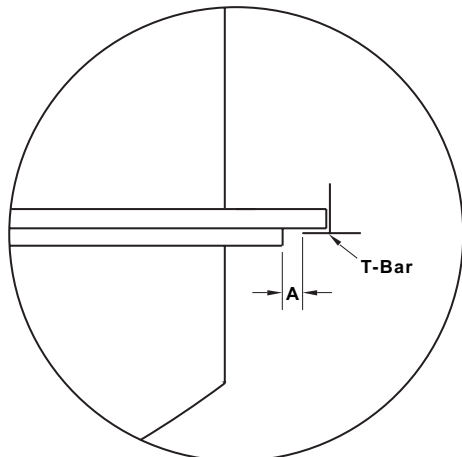

DIMENSIONS

Redefine your comfort zone.™ | www.titus-hvac.com

RADIATEC UNIT DIMENSIONS

Module Size	Nominal Inlet Size	A
24 x 24	8	7 7/8"
	10	9 7/8"
48 x 24	10	9 7/8"
	12	11 7/8"

**1-Way**

Border Detail Lay-in

Tee	A
1"	3/8"
1 1/2"	1/8"

Surface Mounting with TRM frame

DIMENSIONS