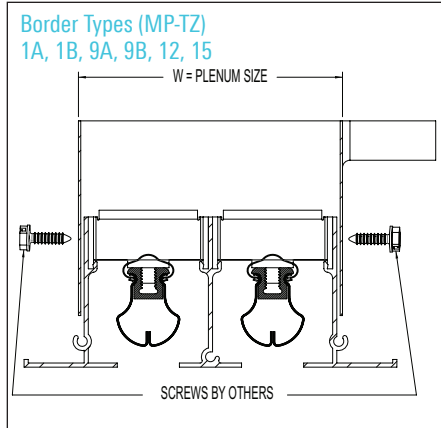

INSTALLATION DETAILS / TRIMMING, CUTTING, HANGING

MP-SP PERFORMANCE