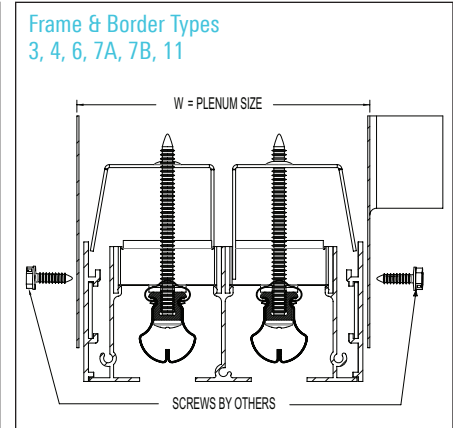

INSTALLATION DETAILS / TRIMMING, CUTTING, HANGING

MP-SP PERFORMANCE