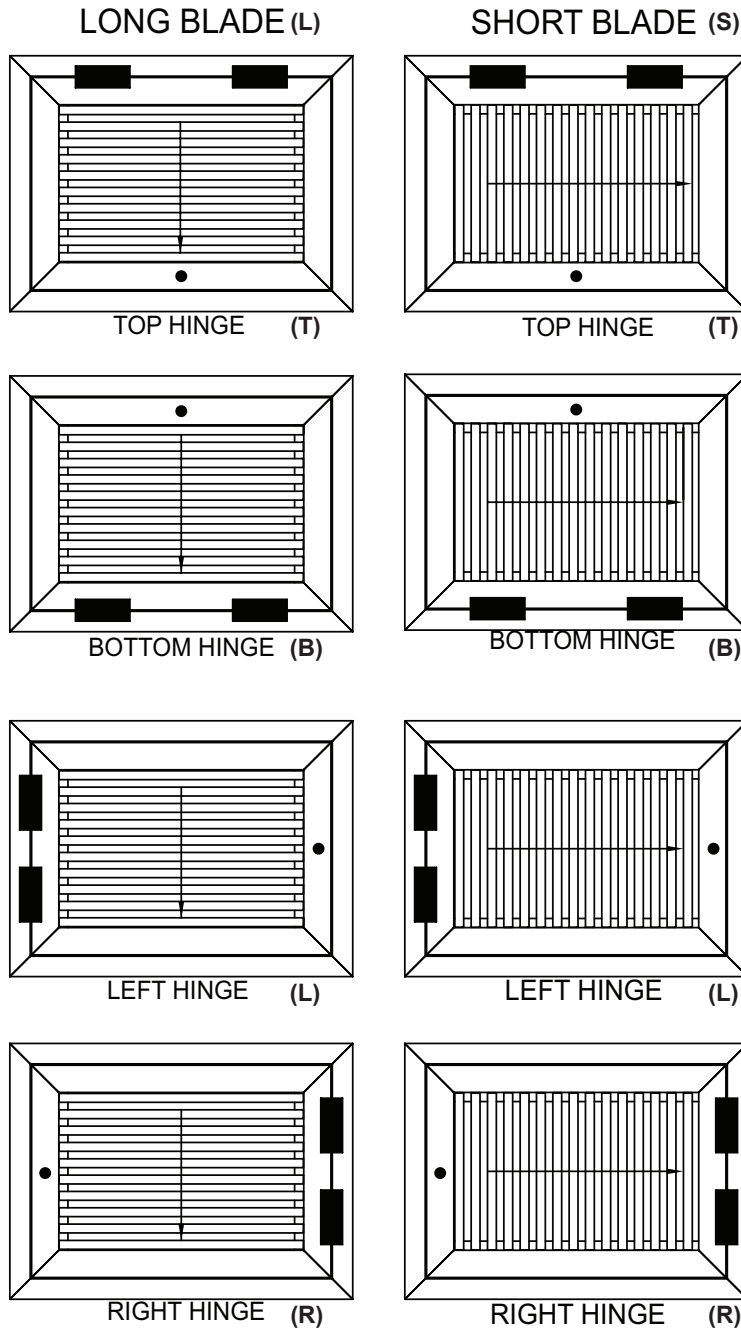

HINGE LOCATIONS

ARROWS SHOW BLADE DEFLECTION