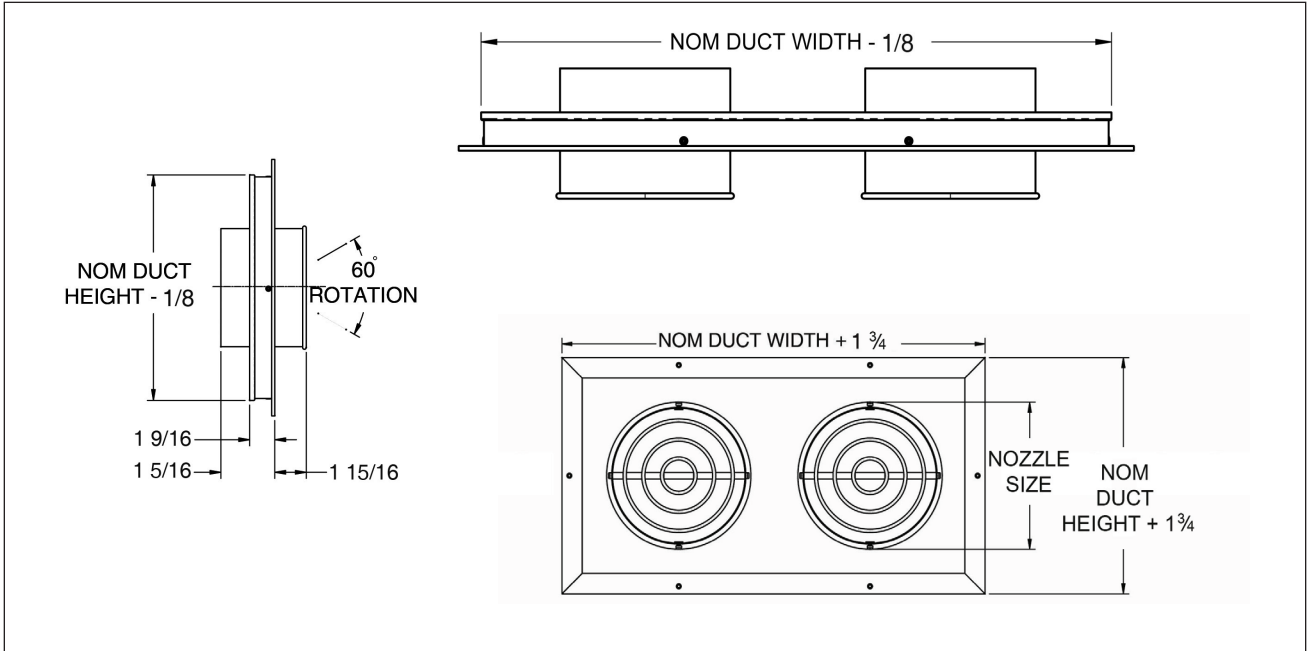

DIMENSIONS

Redefine your comfort zone.™ | www.titus-hvac.com

TBF-AA UNIT DIMENSIONS

Nozzle Size (inches)	NOM Duct Height	Width by Number of Nozzles			
		1	2	3	4
6	10	10	19	28	37
8	12	12	23	34	45
10	14	14	27	40	53
12	16	16	31	46	61
14	18	18	35	52	69

F

DIMENSIONS