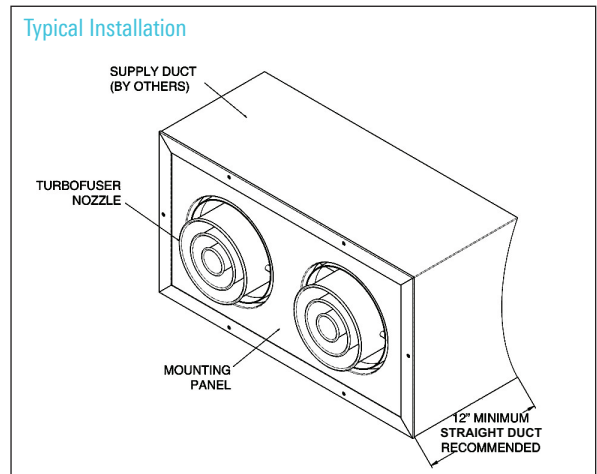

DIMENSIONS

Redefine your comfort zone.™ | www.titus-hvac.com

TBF-AA UNIT DIMENSIONS

Nozzle Size (inches)	NOM Duct Height	Width by Number of Nozzles			
		1	2	3	4
6	10	10	19	28	37
8	12	12	23	34	45
10	14	14	27	40	53
12	16	16	31	46	61
14	18	18	35	52	69

F

DIMENSIONS