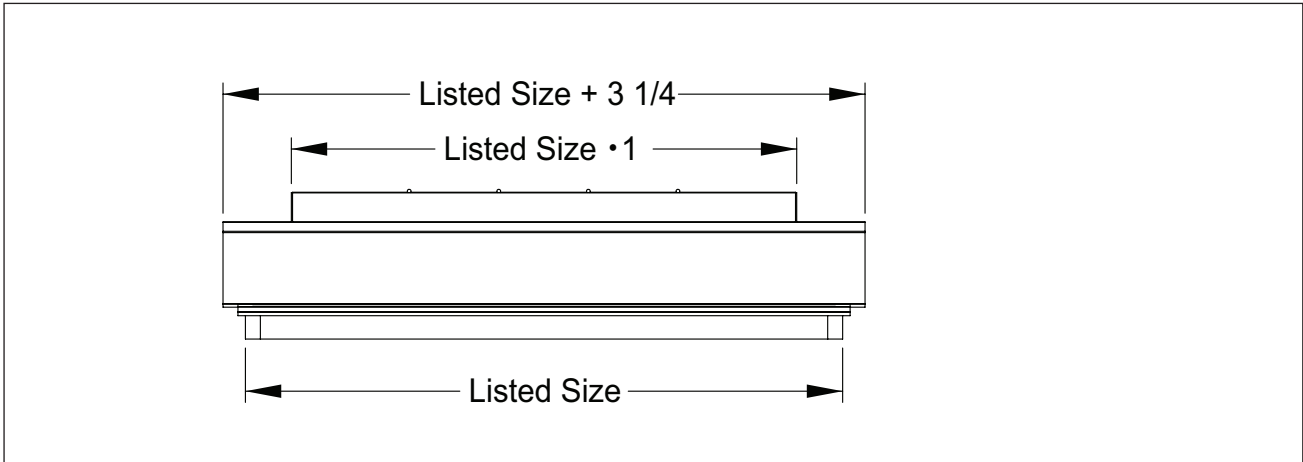

DIMENSIONS

Redefine your comfort zone.™ | www.titus-hvac.com

US-DL / US-DL-SV DIMENSIONS

Diffuser with	6	10	12	15
Spiral Duct Diameter (Min/Max)	12 / 65	24 / 97	24 / 112	36 / 145

Available Sizes:  
Width: 6", 10", 12", 15"  
Length: 6" through 48" in 1" increments  
(fractional sizes are not available)