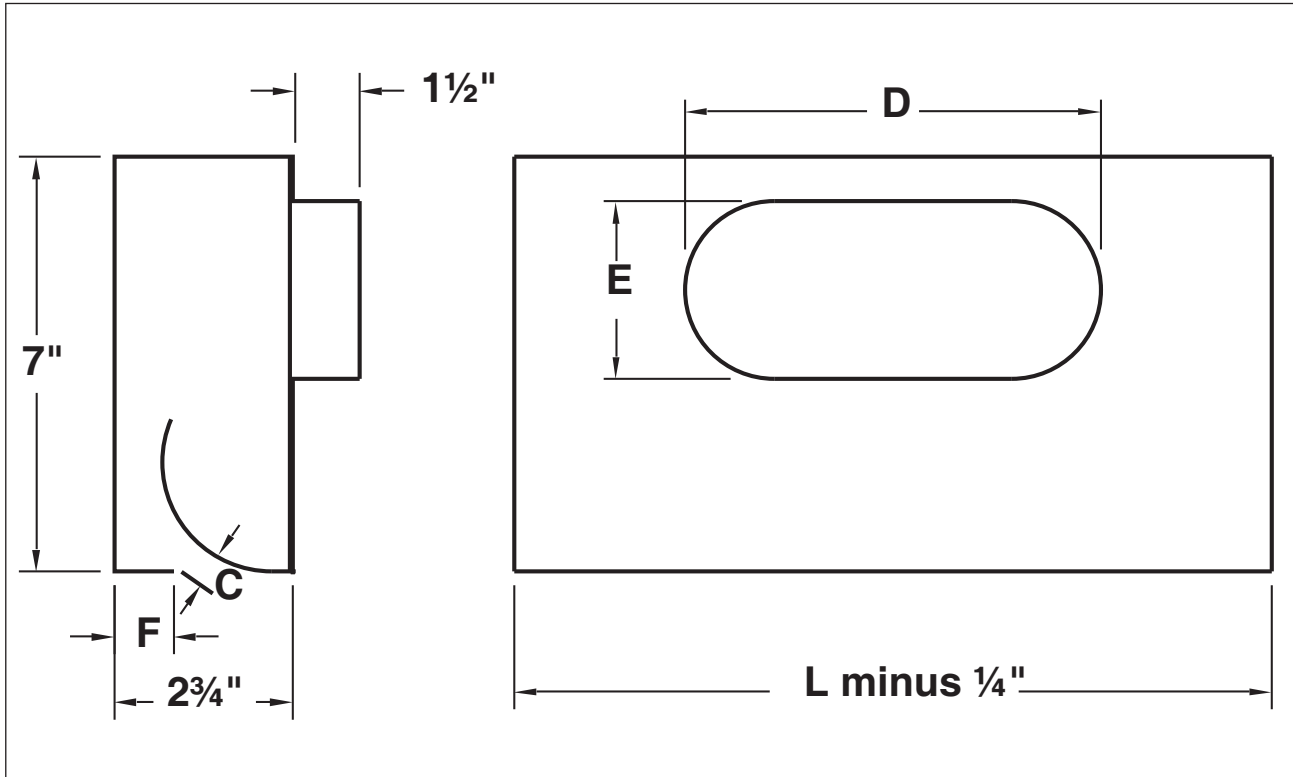

N-1 DIMENSIONS

Inlet Size	D	E
6	7 ⁹ / ₁₆	3
8	10 ¹ / ₁₆	4
10	13 ¹ / ₄	4

Model	Available Inlet Sizes	C	F	Nominal Length L
N-1	6, 8, 10	3/4"	3/4"	24, 36, 48, 60

Note: 24" length available in 6" and 8" inlets only