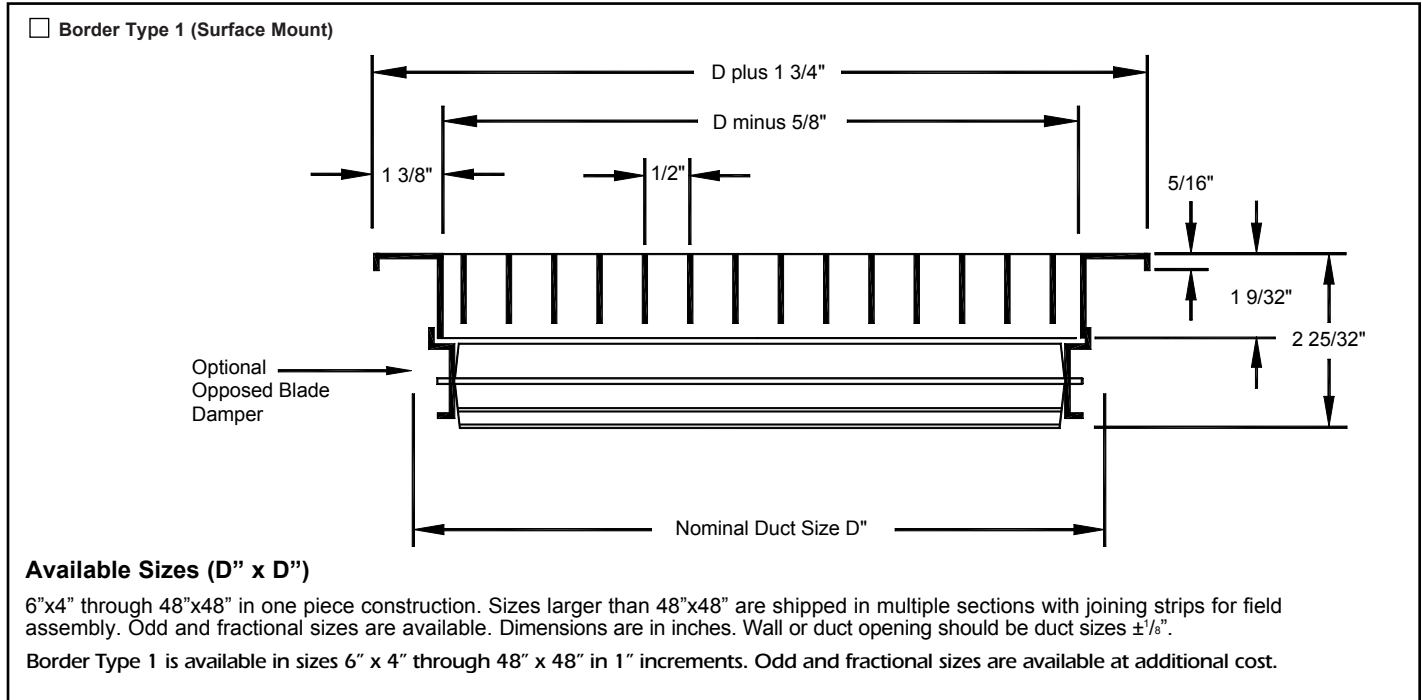

Bar Return • Heavy Duty Gym Grille

All Aluminum

- Model: 60FL • 0° Deflection • Long Blades • 1/2" Spacing
 60FS • 0° Deflection • Short Blades • 1/2" Spacing

Fasteners

Mounting Frames

Accessories (Optional)

- Check if provided
- Neck mounted opposed blade damper (aluminum)
 - IS • Insect Screen (1/16" square mesh – galvanized steel)
 - DS • Debris Screen (1/4" square mesh – galvanized steel)
 - Other _____