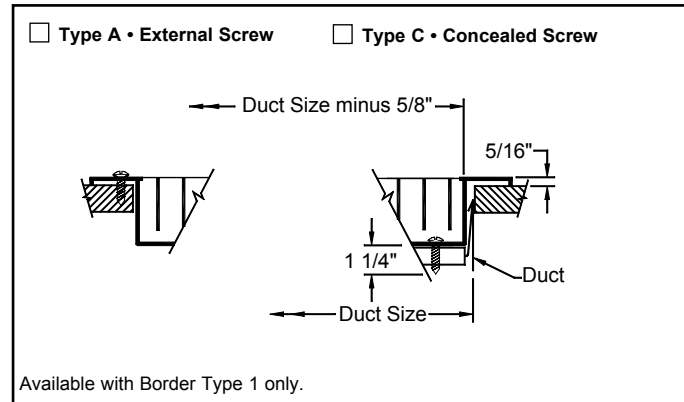

Bar Return • Heavy Duty Gym Grille

All Aluminum

- Model: 60FL • 0° Deflection • Long Blades • 1/2" Spacing
 60FS • 0° Deflection • Short Blades • 1/2" Spacing

Fasteners

Mounting Frames

Accessories (Optional)

- Check if provided
- Neck mounted opposed blade damper (aluminum)
 - IS • Insect Screen (1/16" square mesh – galvanized steel)
 - DS • Debris Screen (1/4" square mesh – galvanized steel)
 - Other _____