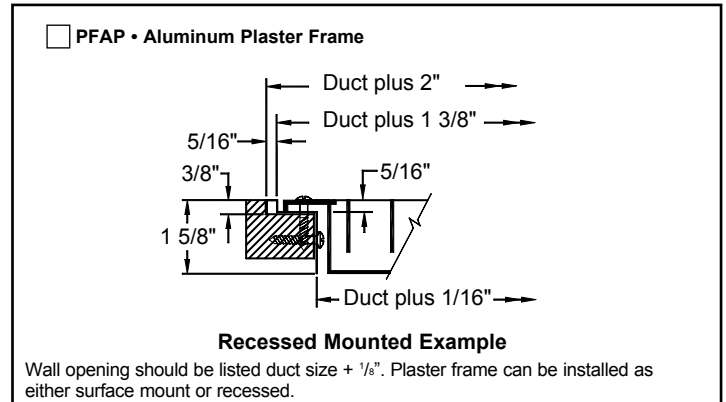

Bar Return • Heavy Duty Gym Grille

All Aluminum

- Model: 60FL • 0° Deflection • Long Blades • 1/2" Spacing
 60FS • 0° Deflection • Short Blades • 1/2" Spacing

Fasteners

Mounting Frames

Accessories (Optional)

- Check if provided
- Neck mounted opposed blade damper (aluminum)
 - IS • Insect Screen (1/16" square mesh – galvanized steel)
 - DS • Debris Screen (1/4" square mesh – galvanized steel)
 - Other _____