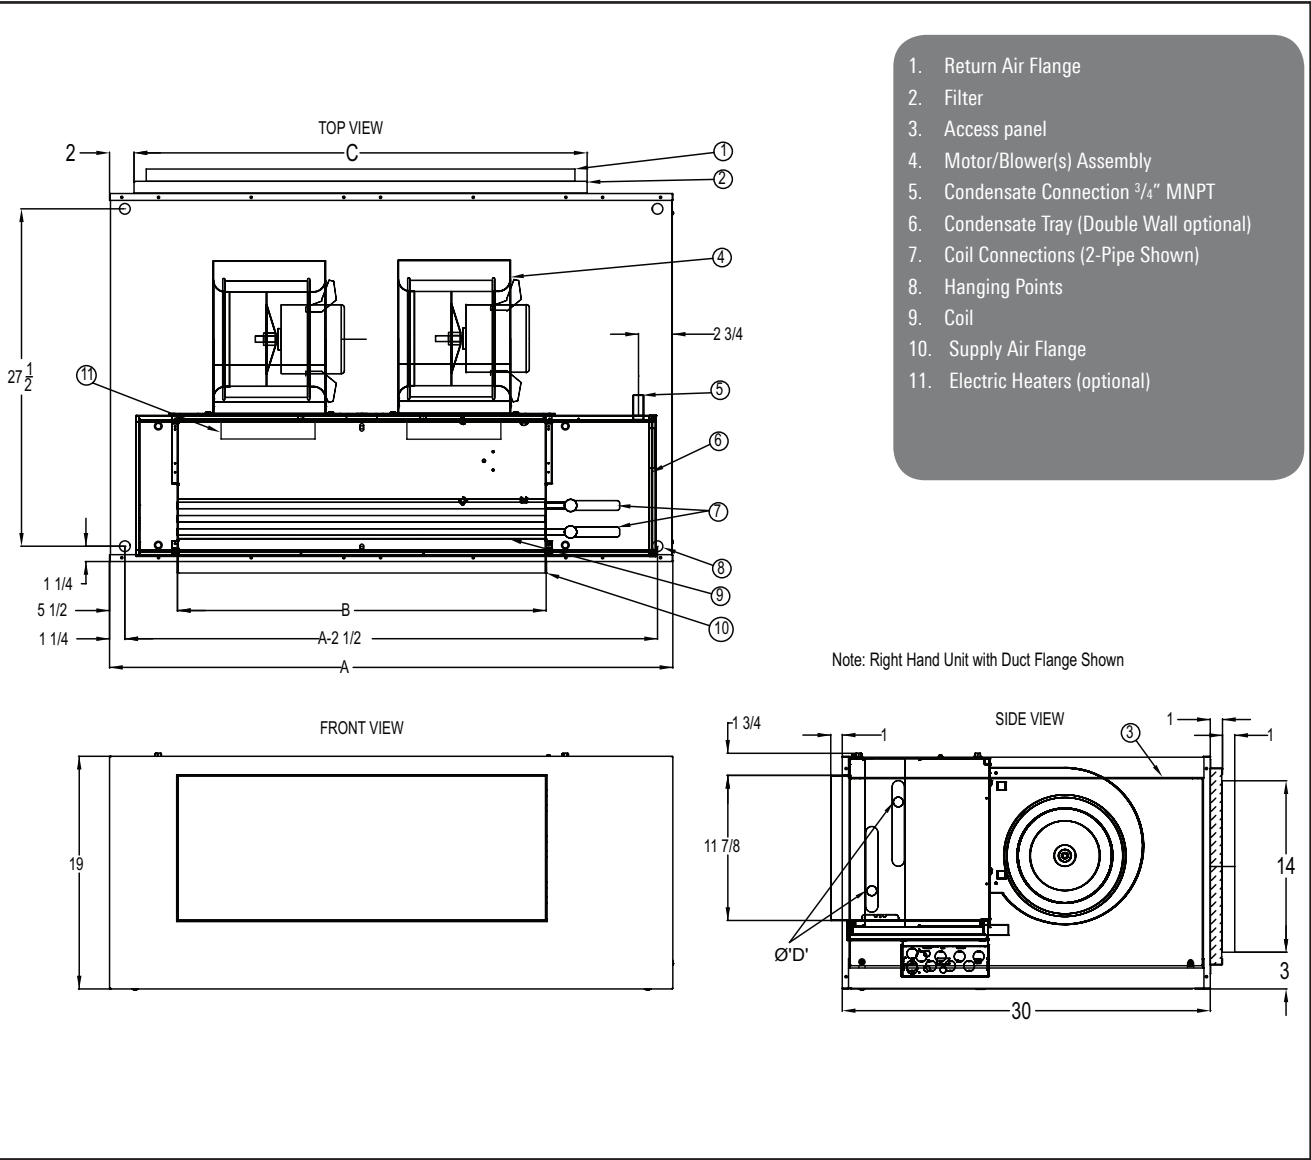

DIMENSIONS

HHE EXPOSED CABINET

Redefine your comfort zone™ | www.titus-hvac.com

Model	Dimensions (inches)					Approx. Weight (pounds)
	A	B	C	D	Filter	
HHE06	29	13	20	5/8	22 x 16 x 1	120
HHE08	34	18	25	5/8	27 x 16 x 1	132
HHE10	37	21	28	7/8	30 x 16 x 1	135
HHE12	42	26	33	7/8	35 x 16 x 1	156
HHE14	46	30	37	7/8	39 x 16 x 1	200
HHE16	50	34	41	7/8	43 x 16 x 1	230
HHE18	55	39	46	7/8	48 x 16 x 1	248
HHE20	59	43	50	7/8	52 x 16 x 1	262

All dimensions are in inches