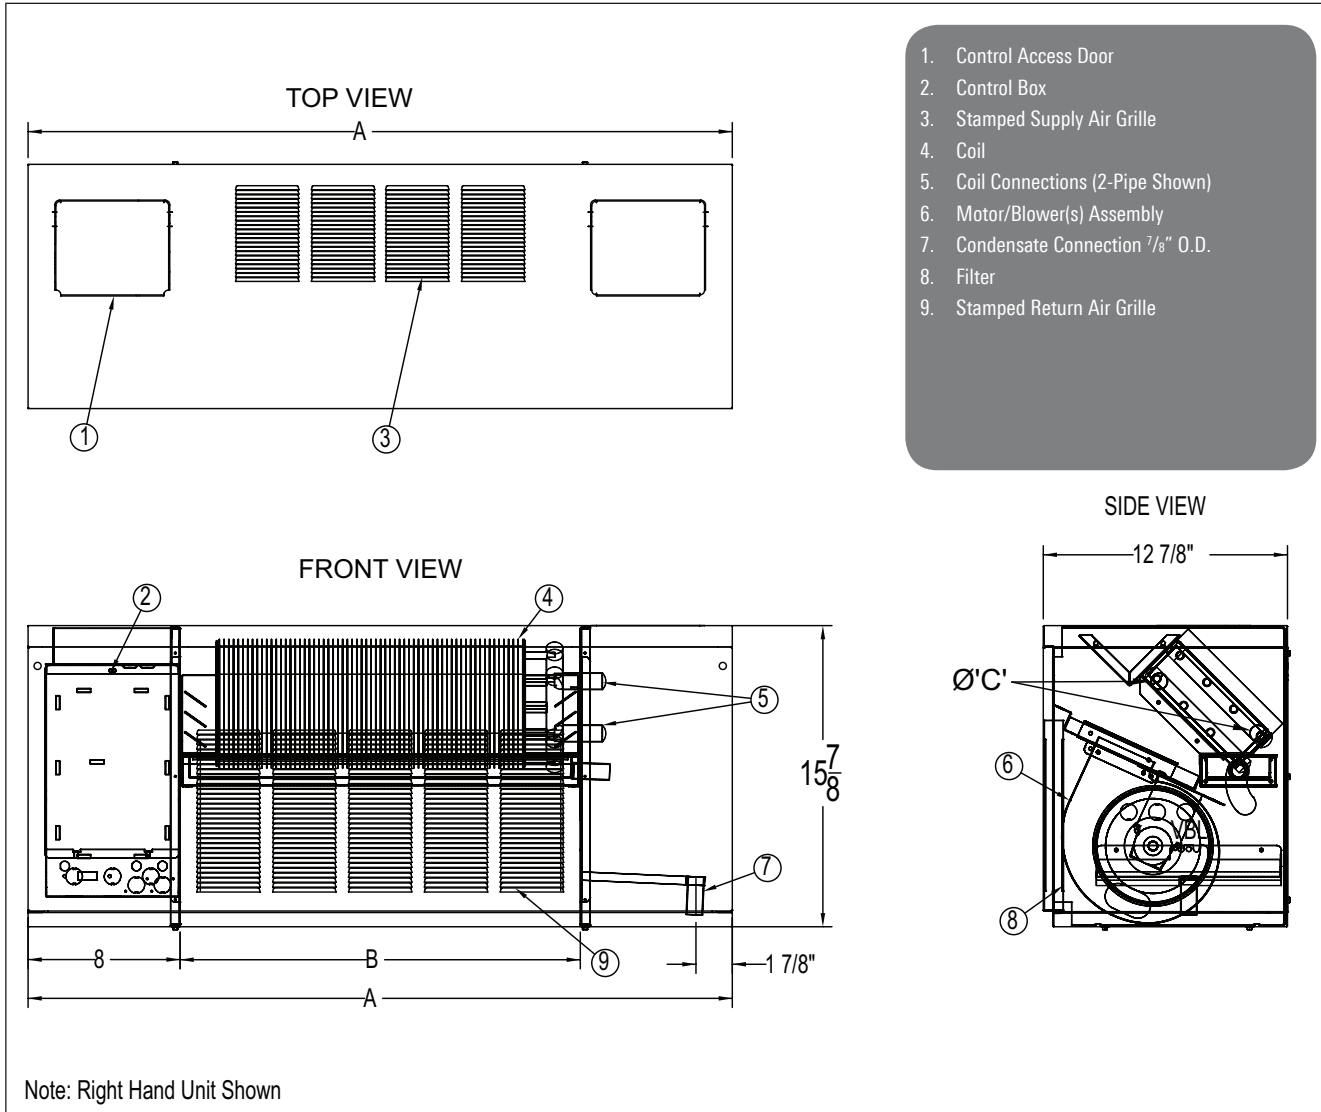

VBL DIMENSIONS

Model	Dimensions (inches)				Approx. Weight (pounds)
	A	B	C	Filter	
VBL02	37	21	5/8	21 x 10 x 1	90
VBL03	41	25	5/8	25 x 10 x 1	95
VBL04	52	36	5/8	36 x 10 x 1	100
VBL06	60	44	5/8	44 x 10 x 1	120