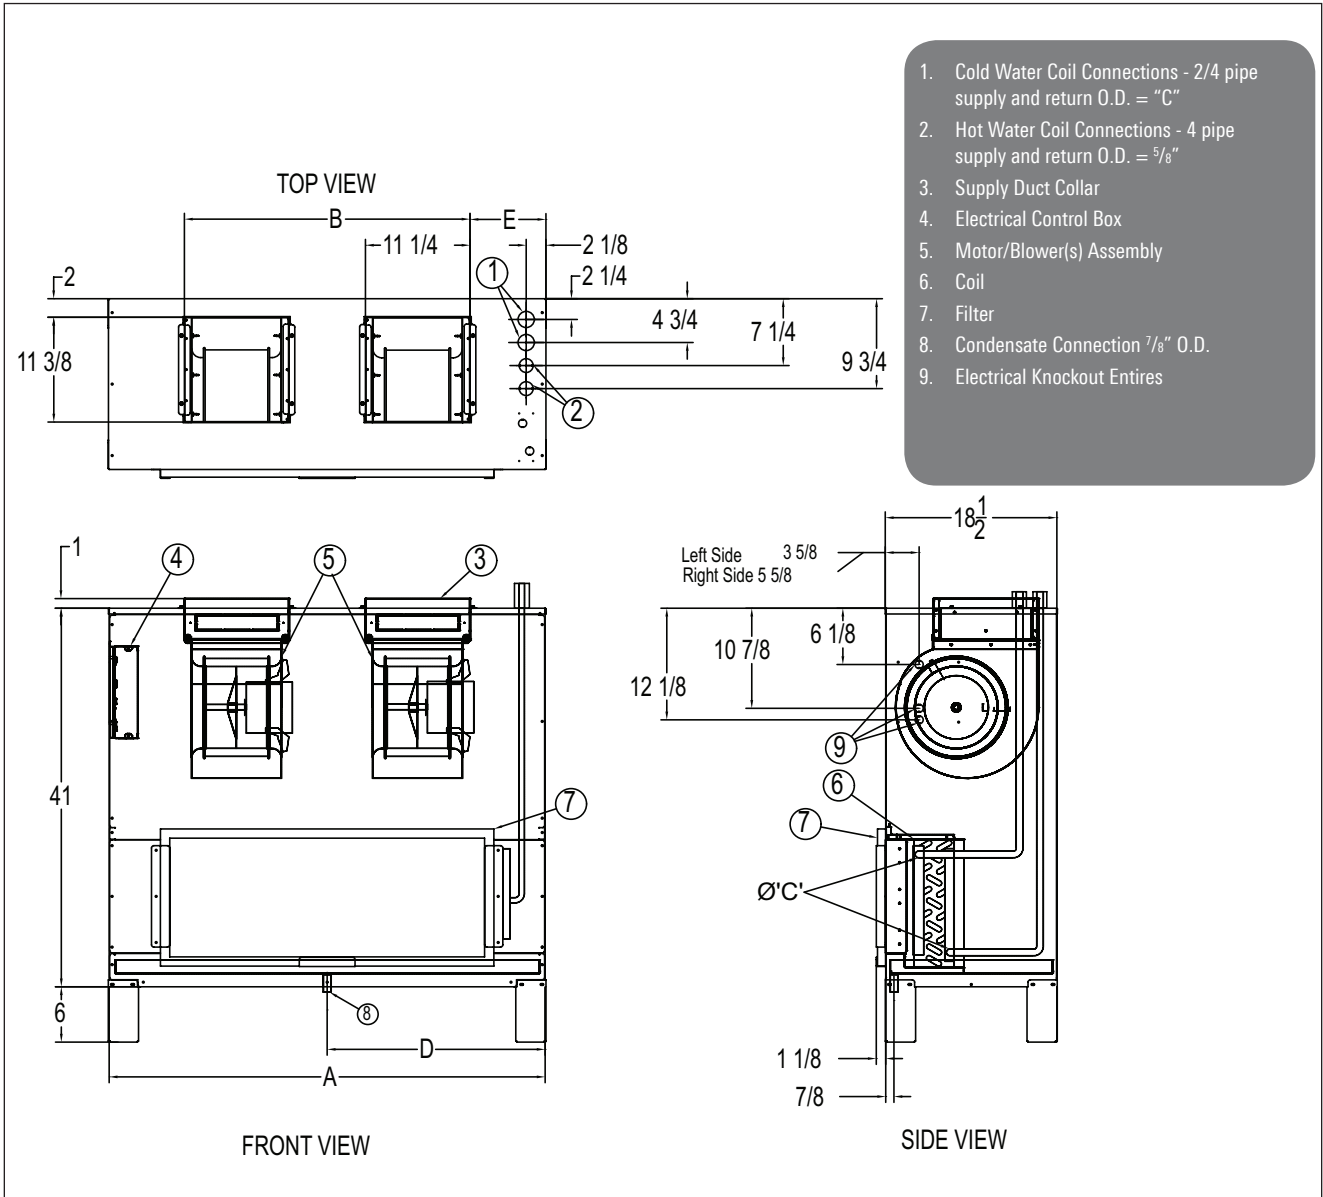

VHC DIMENSIONS

Redefine your comfort zone.™ | www.titus-hvac.com

Model	Dimensions (inches)						Approx. Weight (pounds)
	A	B	C	D	E	Filter	
VHC06	23	N/A	5/8	11½	57/8	15 x 17 x 1	150
VHC08	28	N/A	5/8	14	83/8	15 x 20 x 1	170
VHC10	32	N/A	7/8	16	103/8	15 x 23 x 1	195
VHC12	37	N/A	7/8	18½	127/8	15 x 28 x 1	200
VHC14	42	27¾	7/8	21	71/8	15 x 32 x 1	240
VHC16	47	31¾	7/8	23½	81/8	15 x 36 x 1	260
VHC18	52	35¾	7/8	26	81/8	15 x 41 x 1	268
VHC20	56	39¾	7/8	28	81/8	15 x 45 x 1	280

All dimensions are in inches