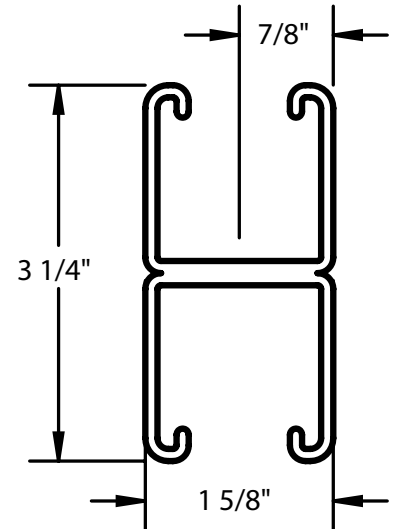

AORCS UNIT DIMENSIONS

Top View

Full Tee

Half Tee

Unistrut®

Example Layout

-  Unidirectional Diffusers
-  Lighting
-  Blank-off panels