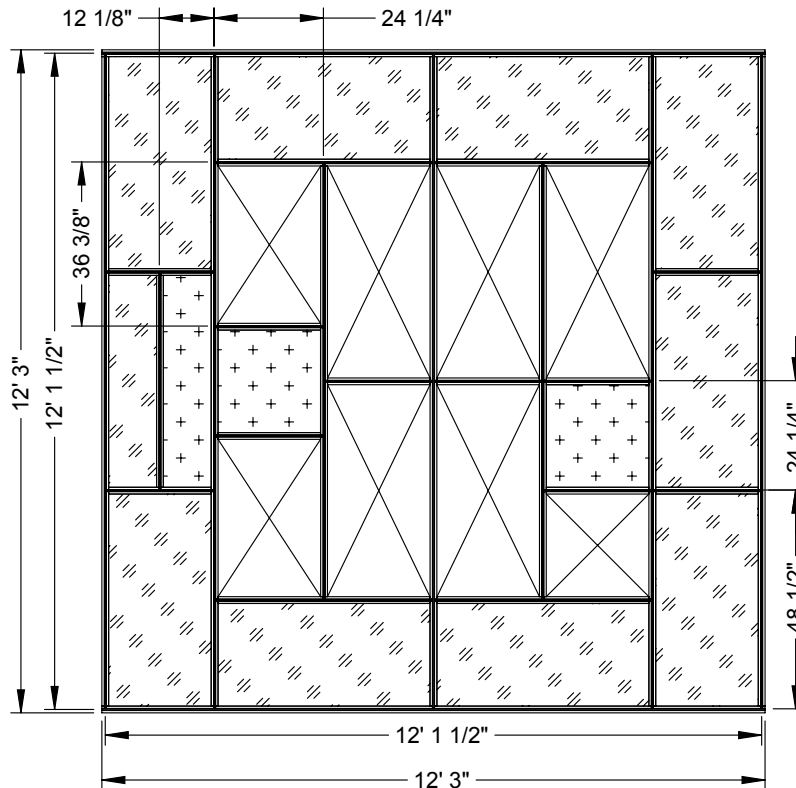

AORCS UNIT DIMENSIONS

Top View

Full Tee

Half Tee

Unistrut®

Example Layout

-  Unidirectional Diffusers
-  Lighting
-  Blank-off panels