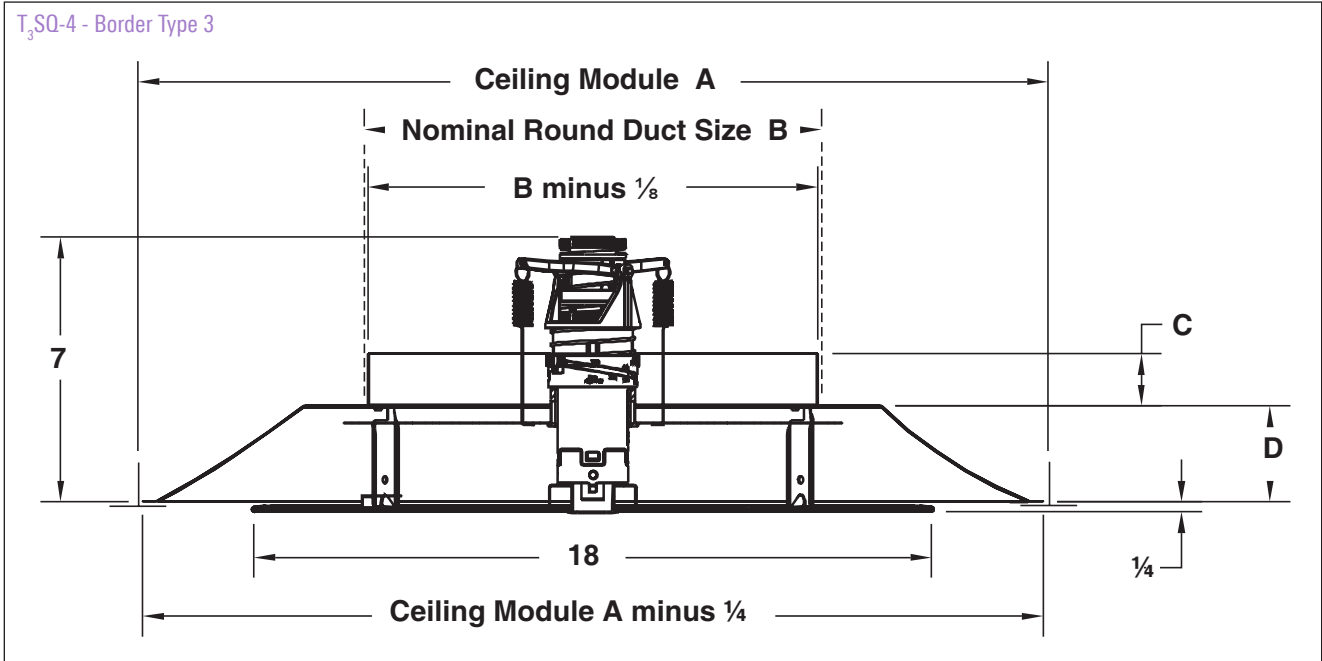

T₃SQ-4 UNIT DIMENSIONS

T₃SQ-4 - Border Type 3

Ceiling Module A	Nominal Round Duct Sizes B	C	D
24	6	1/8	3 5/8
	8	1/4	3 3/4
	10, 12	1 3/8	3 7/8

Ceiling Module A	Face Size	Nominal Round Duct Size	Border Type
24 x 24	24 x 24	6, 8, 10, 12	1, 2, 3, 4, NT