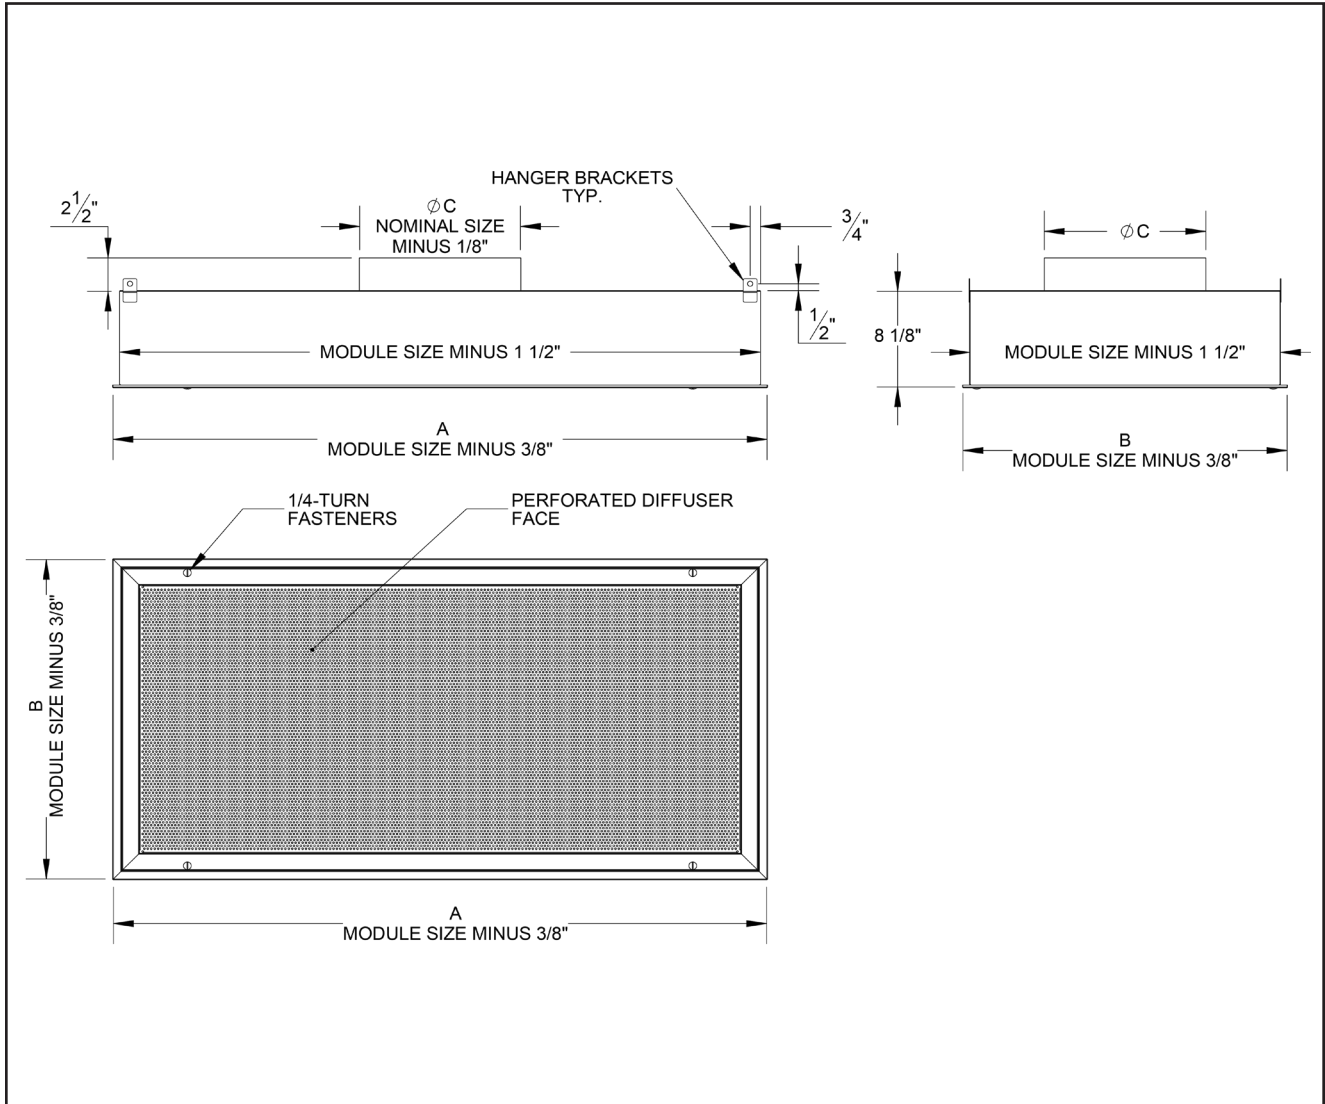

TLFR UNIT DIMENSIONS

Module Size	A	B
24 x 12	23 5/8"	11 1/8"
24 x 24	23 5/8"	23 5/8"
36 x 12	35 5/8"	11 1/8"
36 x 24	35 5/8"	23 5/8"
48 x 12	47 5/8"	11 1/8"
48 x 24	47 5/8"	23 5/8"
48 x 36	47 5/8"	35 5/8"
60 x 12	59 5/8"	11 1/8"
60 x 24	59 5/8"	23 5/8"
60 x 36	59 5/8"	35 5/8"
72 x 12	71 5/8"	11 1/8"
72 x 24	71 5/8"	23 5/8"
72 x 36	71 5/8"	35 5/8"

Nominal Inlet Size	C
6	5 7/8"
8	7 7/8"
10	9 7/8"
12	11 7/8"