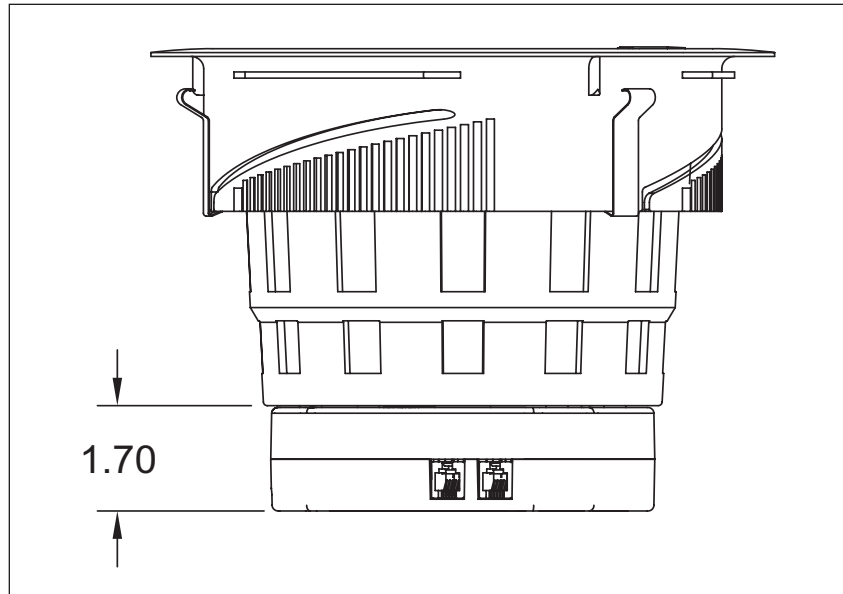

ACTUATED FLOW REGULATOR

- 24VAC electric flow regulator actuator is integral part of the assembly
- RJ12 cable connections for easy plug and play installation between units
- UL Rated
- 24VAC actuator is direct drive 0-10 VDC control signal
- Room sensor equipped with digital display for setpoint adjustment & PC data connection

TAF-R / TAFR-AA ACTUATED DAISY CHAIN

System Overview:

Actuated TAF-R and TAFR-AA diffusers can have a maximum of six units daisy chained to each other utilizing the standard 12 ft. plenum cable. This allows for a maximum of 12 units per power supply with six units on each side of the power supply.