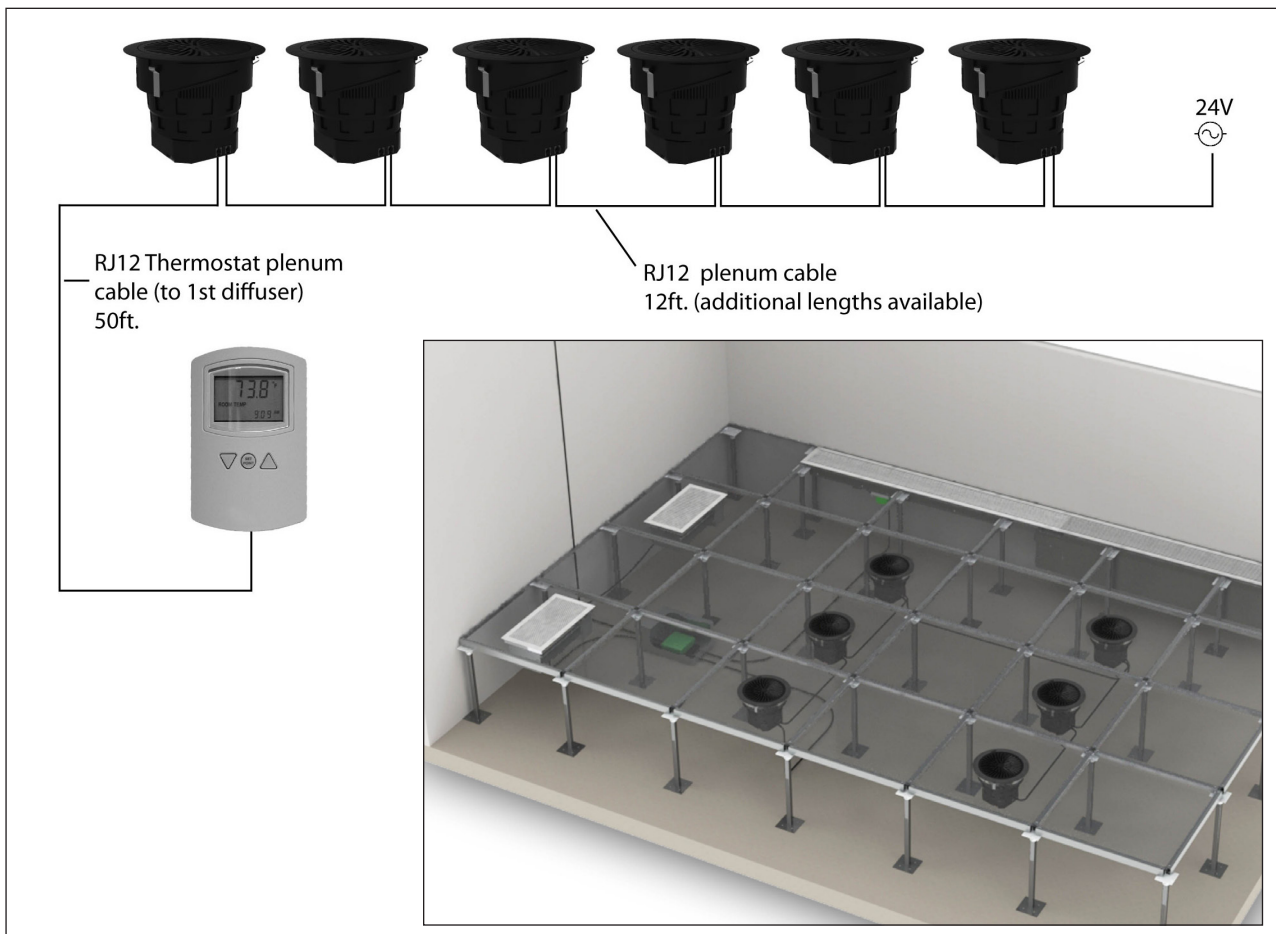

ACTUATED FLOW REGULATOR

- 24VAC electric flow regulator actuator is integral part of the assembly
- RJ12 cable connections for easy plug and play installation between units
- UL Rated
- 24VAC actuator is direct drive 0-10 VDC control signal
- Room sensor equipped with digital display for setpoint adjustment & PC data connection

TAF-R / TAFR-AA ACTUATED DAISY CHAIN

System Overview:

Actuated TAF-R and TAFR-AA diffusers can have a maximum of six units daisy chained to each other utilizing the standard 12 ft. plenum cable. This allows for a maximum of 12 units per power supply with six units on each side of the power supply.