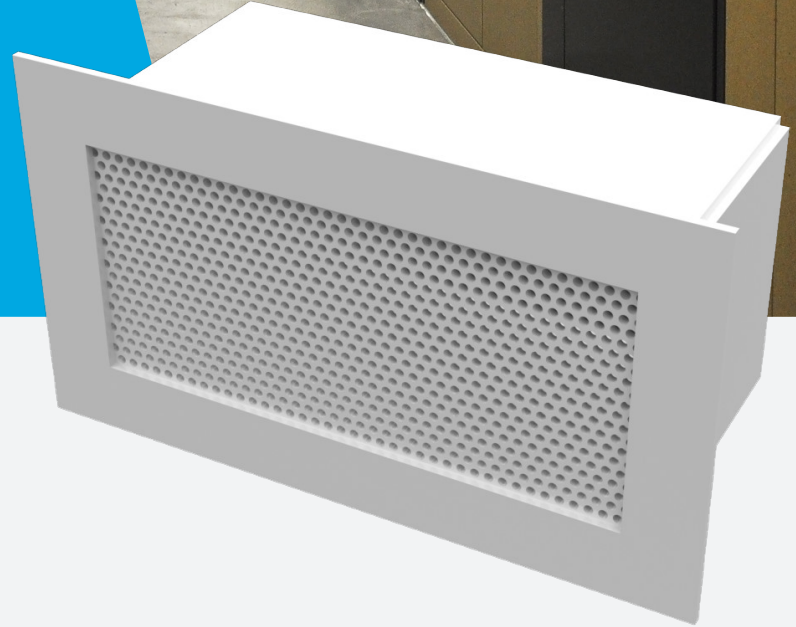

# SG-SD

## STEEL MAXIMUM SECURITY SUICIDE DETERRENT GRILLE

The SG-SD is a maximum security grille designed to allow a greater effective free area and superior airflow without compromising security and safety. This grille complies with the National Institute of Corrections Guidelines for Suicide Prevention and California Title 24.

### FEATURES & BENEFITS

- Designed to deter suicide attempts
- 3/16" hole openings in the face of the grille are designed to supply airflow without compromising security and safety
- Complies with NIC Guidelines for Suicide Prevention and California Title 24
- All Welded Construction

metric sizes

suicide deterrent

maximum security