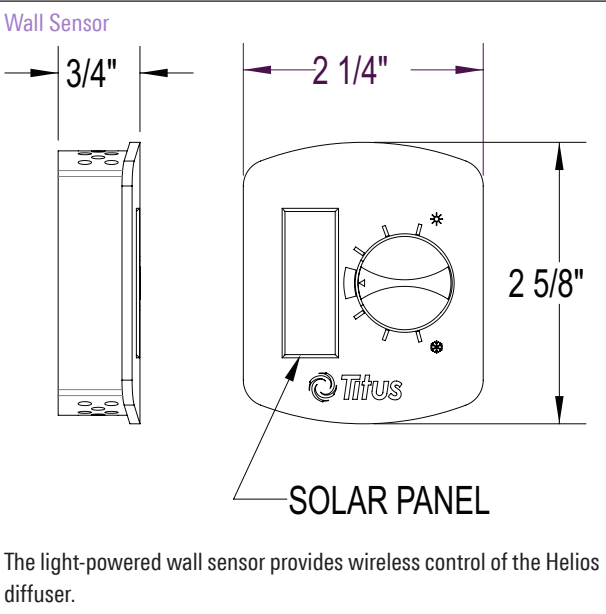

DIMENSIONS

HELIOS UNIT DIMENSIONS

Helios / Border Type 3 (Lay-in)

Ceiling Module A	Nominal Round Duct Size	Border Type
24 x 24	6, 8, 10, 12	3, NT
300MM x 300MM		3

WIRELESS COMMUNICATIONS

Redefine your comfort zone.™ | www.titus-hvac.com

DIMENSIONS