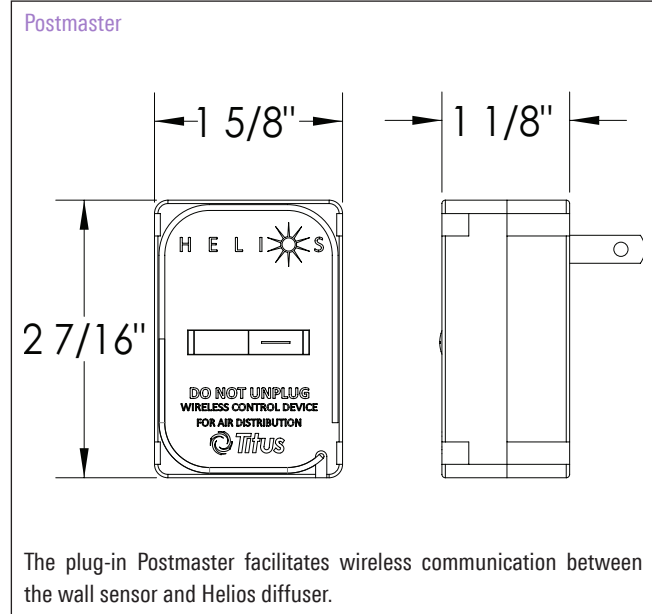

DIMENSIONS

HELIOS UNIT DIMENSIONS

Helios / Border Type 3 (Lay-in)

Ceiling Module A	Nominal Round Duct Size	Border Type
24 x 24	6, 8, 10, 12	3, NT
300MM x 300MM		3

WIRELESS COMMUNICATIONS

Redefine your comfort zone.™ | www.titus-hvac.com

DIMENSIONS