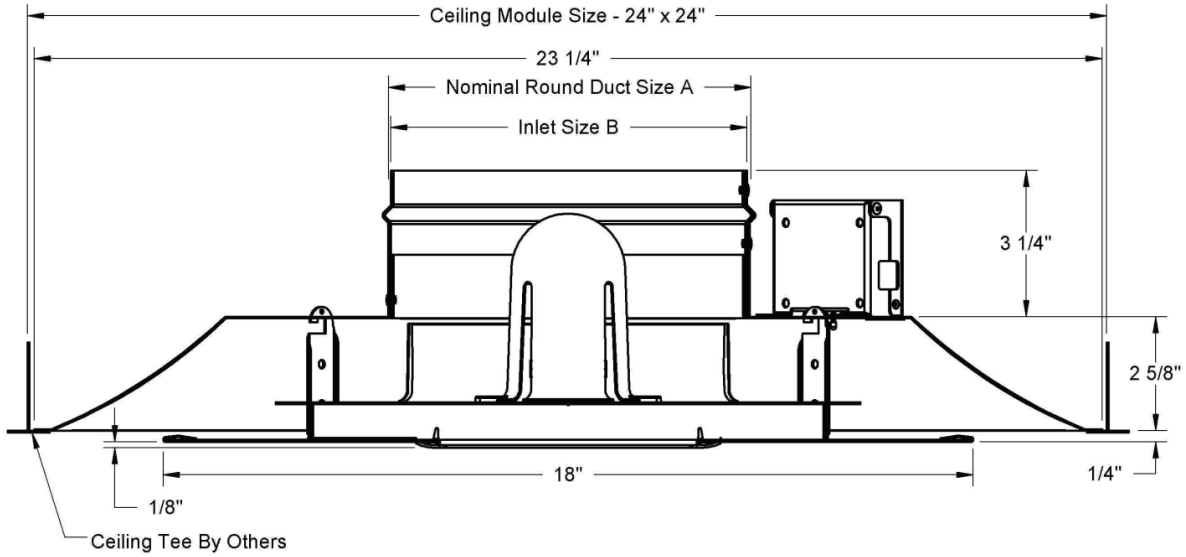

DIMENSIONS

HELIOS UNIT DIMENSIONS

Helios / Border Type 3 (Lay-in)

Ceiling Module A	Nominal Round Duct Size	Border Type
24 x 24	6, 8, 10, 12	3, NT
300MM x 300MM		3

WIRELESS COMMUNICATIONS

Redefine your comfort zone.™ | www.titus-hvac.com

DIMENSIONS