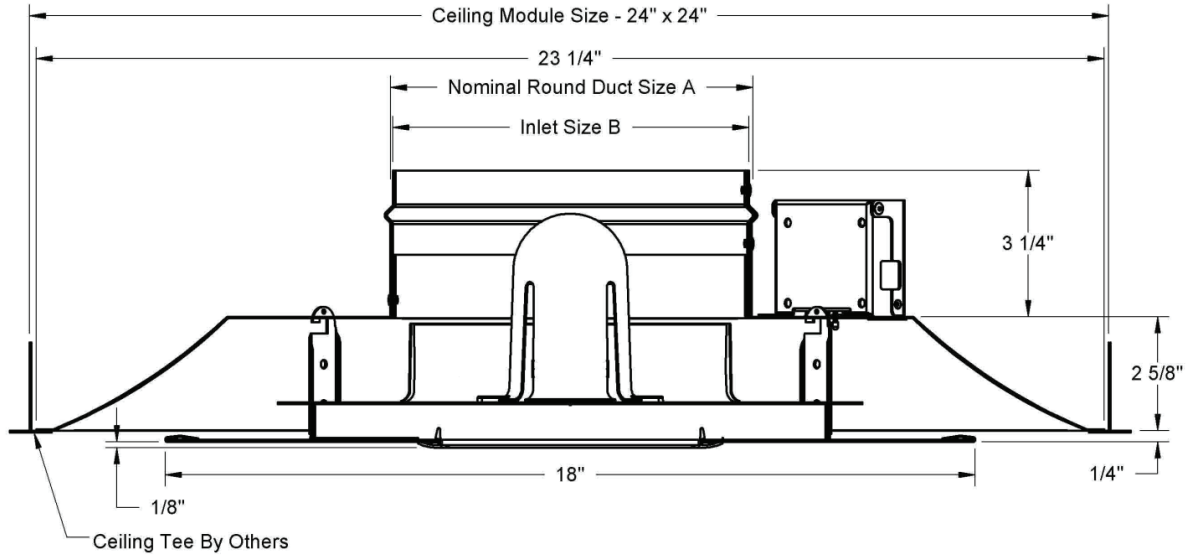

DIMENSIONS

HELIOS UNIT DIMENSIONS

Helios / Border Type 3 (Lay-in)

Ceiling Module A	Nominal Round Duct Size	Border Type
24 x 24	6, 8, 10, 12	3, NT
300MM x 300MM		3

WIRELESS COMMUNICATIONS