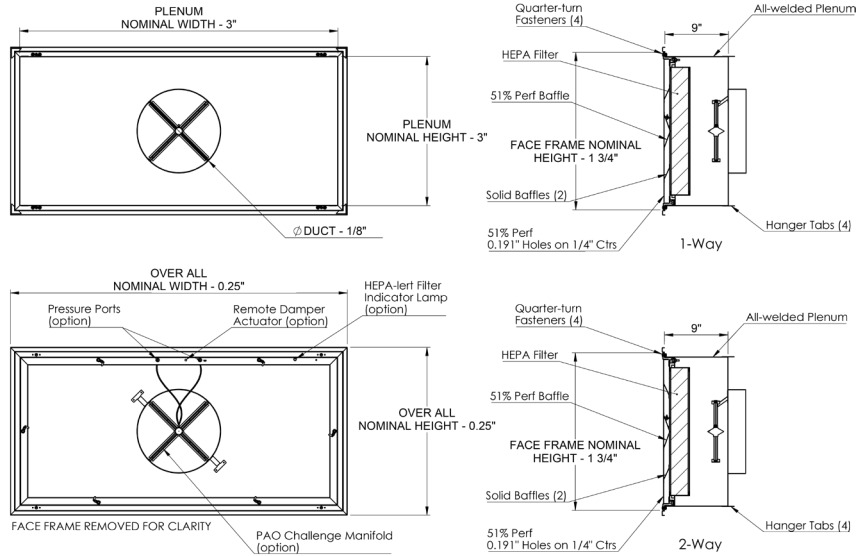

TRITECR UNIT DIMENSIONS

TriTecR Layout

TriTec Lay-In Application

Surface Mount Application with Optional TRM Rapid Mount Frame