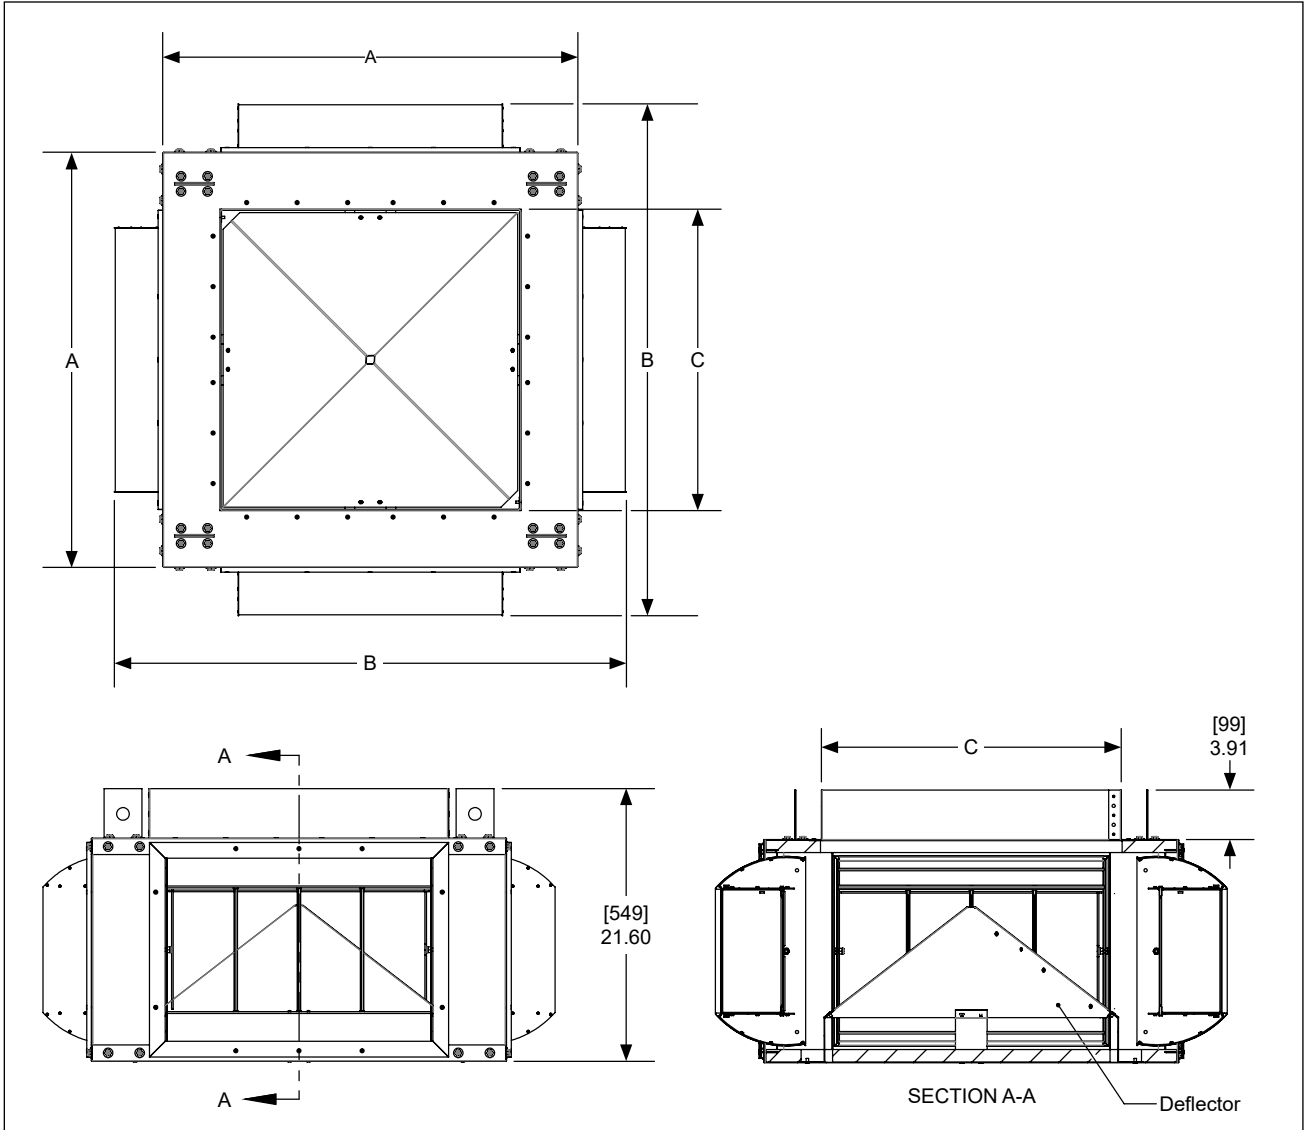

TVM-4 UNIT DIMENSIONS

Capacity (CFM)	A in [mm]	B in [mm]	C in [mm]	Outlet Size (In)	Weight (lbs)
4,000	32 7/8 [835]	40 9/16 [1030]	23 7/8 [606]	21 X 15	75
5,000	32 7/8 [835]	40 9/16 [1030]	23 7/8 [606]	21 X 15	75
7,500	36 7/8 [937]	44 9/16 [1132]	27 7/8 [708]	21 X 15	76

DIMENSIONS

Redefine your comfort zone.™ | www.titus-hvac.com

TVM-6 UNIT DIMENSIONS

Capacity (CFM)	A in [mm]	B in [mm]	C in [mm]	D in [mm]	Outlet Size (In)	Weight (lbs)
10,000	57 1/2 [1461]	58 [1473]	50 [1270]	31 7/8 [810]	21 x 15	127
12,500	63 1/2 [1613]	63 [1600]	55 [1397]	35 7/8 [911]	24 x 15	132
15,000	75 1/2 [1918]	74 [1880]	66 [1676]	37 7/8 [962]	30 x 15	179
17,500	75 1/2 [1918]	74 [1880]	66 [1676]	39 7/8 [1013]	30 x 15	179
20,000	87 1/2 [2223]	84 [2134]	76 [1930]	39 7/8 [1013]	36 x 15	217
22,500	95 1/4 [2419]	90 [2286]	83 [2108]	41 7/8 [1064]	40 x 15	263
25,000	95 1/4 [2419]	90 [2286]	83 [2108]	43 7/8 [1114]	40 x 15	263

DIMENSIONS