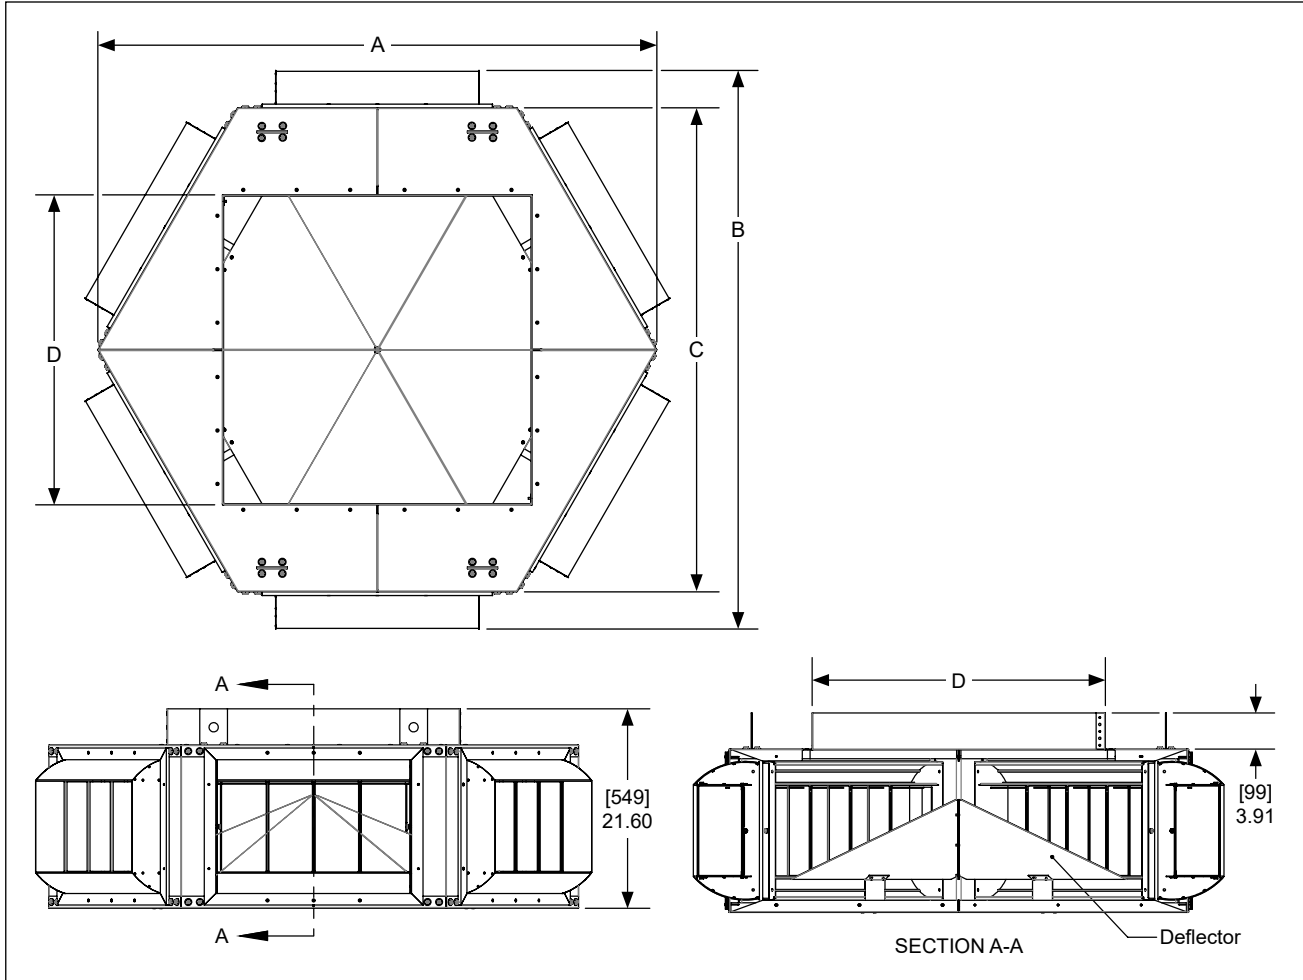

TVM-4 UNIT DIMENSIONS

Capacity (CFM)	A in [mm]	B in [mm]	C in [mm]	Outlet Size (In)	Weight (lbs)
4,000	32 7/8 [835]	40 9/16 [1030]	23 7/8 [606]	21 X 15	75
5,000	32 7/8 [835]	40 9/16 [1030]	23 7/8 [606]	21 X 15	75
7,500	36 7/8 [937]	44 9/16 [1132]	27 7/8 [708]	21 X 15	76

DIMENSIONS

Redefine your comfort zone.™ | www.titus-hvac.com

TVM-6 UNIT DIMENSIONS

Capacity (CFM)	A in [mm]	B in [mm]	C in [mm]	D in [mm]	Outlet Size (In)	Weight (lbs)
10,000	57 1/2 [1461]	58 [1473]	50 [1270]	31 7/8 [810]	21 x 15	127
12,500	63 1/2 [1613]	63 [1600]	55 [1397]	35 7/8 [911]	24 x 15	132
15,000	75 1/2 [1918]	74 [1880]	66 [1676]	37 7/8 [962]	30 x 15	179
17,500	75 1/2 [1918]	74 [1880]	66 [1676]	39 7/8 [1013]	30 x 15	179
20,000	87 1/2 [2223]	84 [2134]	76 [1930]	39 7/8 [1013]	36 x 15	217
22,500	95 1/4 [2419]	90 [2286]	83 [2108]	41 7/8 [1064]	40 x 15	263
25,000	95 1/4 [2419]	90 [2286]	83 [2108]	43 7/8 [1114]	40 x 15	263

DIMENSIONS