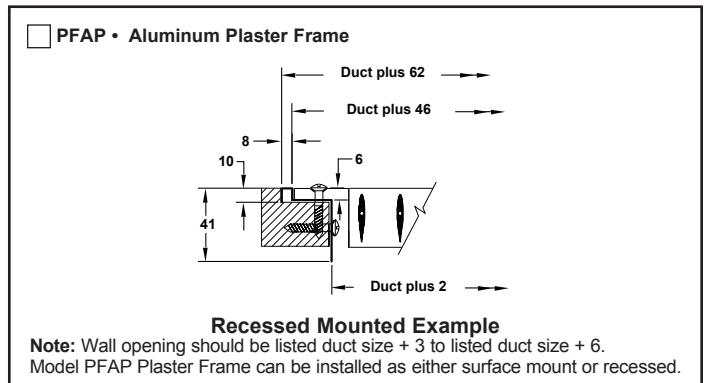

Mounting Frames

Accessories (Optional)

Check ☒ if provided

☐ Opposed blade damper (galvanized steel)	☐ IS • Insect Screen (2mm square mesh – galvanized steel)
☐ EQT • Earthquake Tabs	☐ DS • Debris Screen (6mm square mesh – galvanized steel)
	☐ Other: _____

Standard Finish: #26 White

☐ Other Finish: _____

General Description

- Aerodynamically shaped blades are individually adjustable.
- Material is 20 gauge steel for border and heavy extruded aluminum for blades.
- All dimensions are ± 2 mm.
- Optional opposed blade damper has screw-driver adjustment accessible through face of register.
- #8 x 32mm lg. Phillip's flat head sheet metal screws painted white.