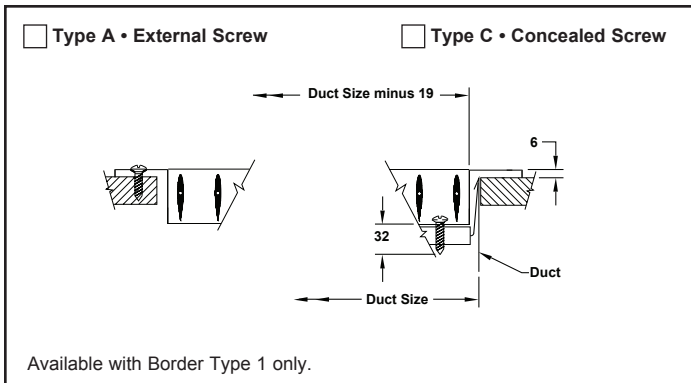

Fastenings