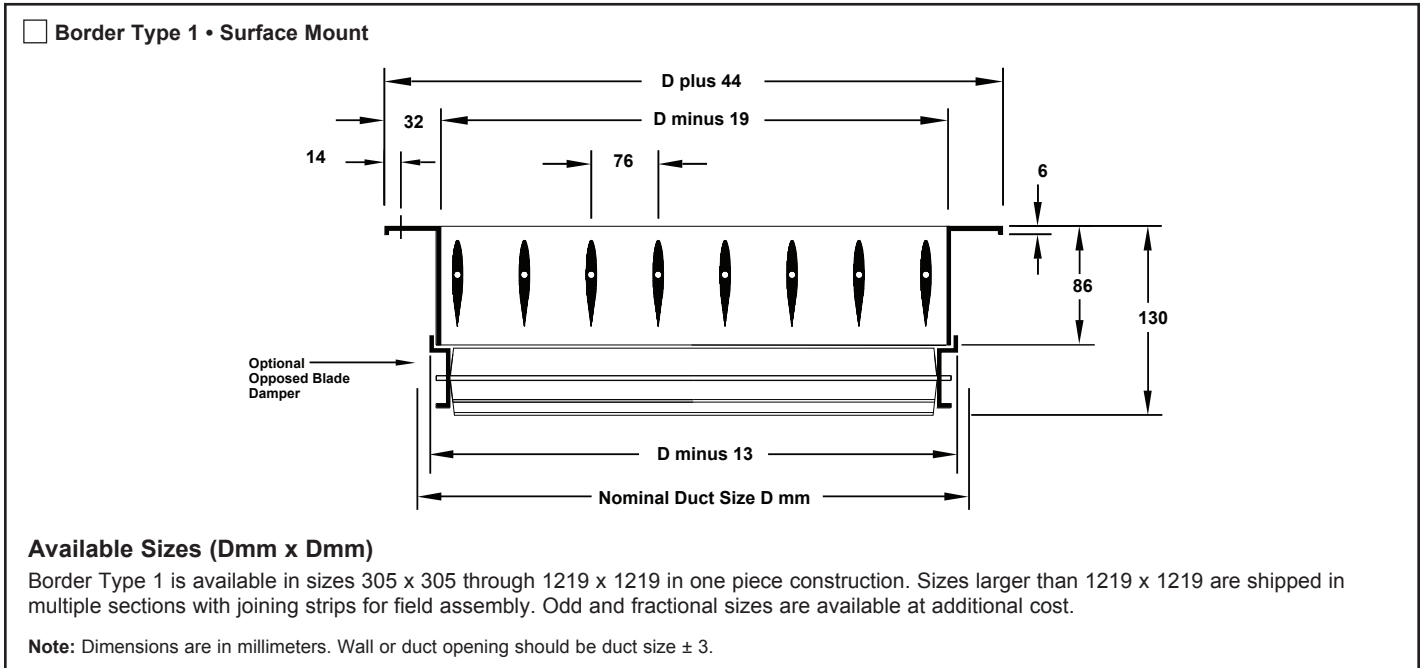

## Louvered Supply Grilles and Registers • Aero-Blade Series Steel Border • Aluminum Airfoil Blades

- Models:  M131RL • Single Deflection • Long Blades • 76mm Blade Spacing  
 M131RS • Single Deflection • Short Blades • 76mm Blade Spacing

### General Description

- Aerodynamically shaped blades are individually adjustable.
- Material is 20 gauge steel for border and heavy extruded aluminum for blades.
- All dimensions are  $\pm 2$ mm.
- Optional opposed blade damper has screw-driver adjustment accessible through face of register.
- #8 x 32mm lg. Phillip's flat head sheet metal screws painted white.