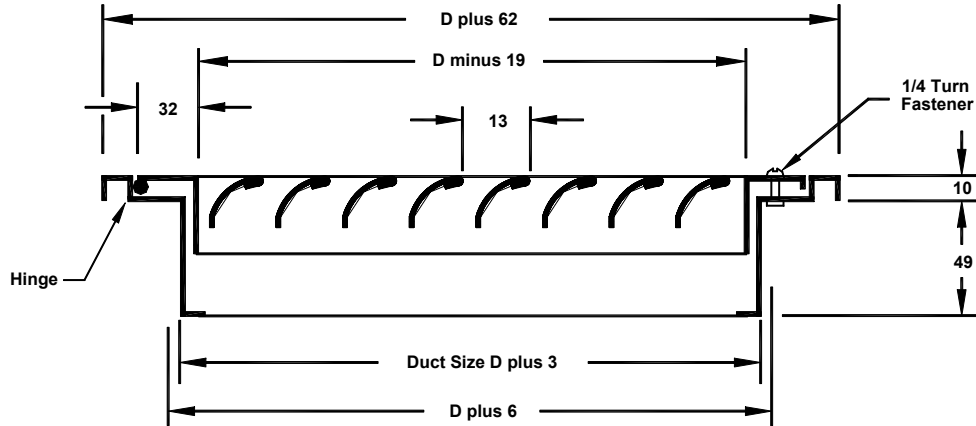

- M23RFL** • 45° Deflection • Long Blades • 13mm Spacing
- M23RFS** • 45° Deflection • Short Blades • 13mm Spacing

Louvered Return Grilles • Aero-Blade Series • Steel

- Border Type 1 (Surface Mount)

Available Sizes (Dmm x Dmm)
 Sizes 152 x 102 through 914 x 610 in 51mm increments. Odd and fractional sizes are available at additional cost.
 Note: Dimensions are in millimeters.

Other

Specify: _____

Standard Finish: #26 White

Optional Finish: _____

General Description

- Model M23RF filter louvered return grille belongs to the premium quality Aero-Blade Series.
- One set of 0° fixed blades.
- Provision for 25mm filter by others.
- Core hinged parallel to long dimension.
- Material is 20 gauge steel for blades and border with steel filter frame.

This submittal is meant to demonstrate general dimensions of this product. The drawings are not meant to detail every aspect of the product. Drawings are not to scale. Titus reserves the right to make changes without written notice.