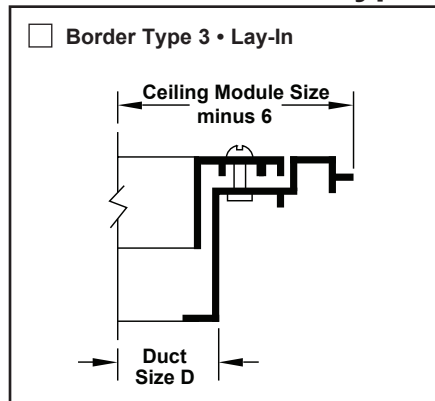

# Filter Louvered Return Grilles • Aero-Blade Series Aluminum

- Models:  M4FFL • 45° Deflection • Long Blades • 13 mm Spacing  
 M4FFS • 45° Deflection • Short Blades • 13 mm Spacing

## Additional Border Type