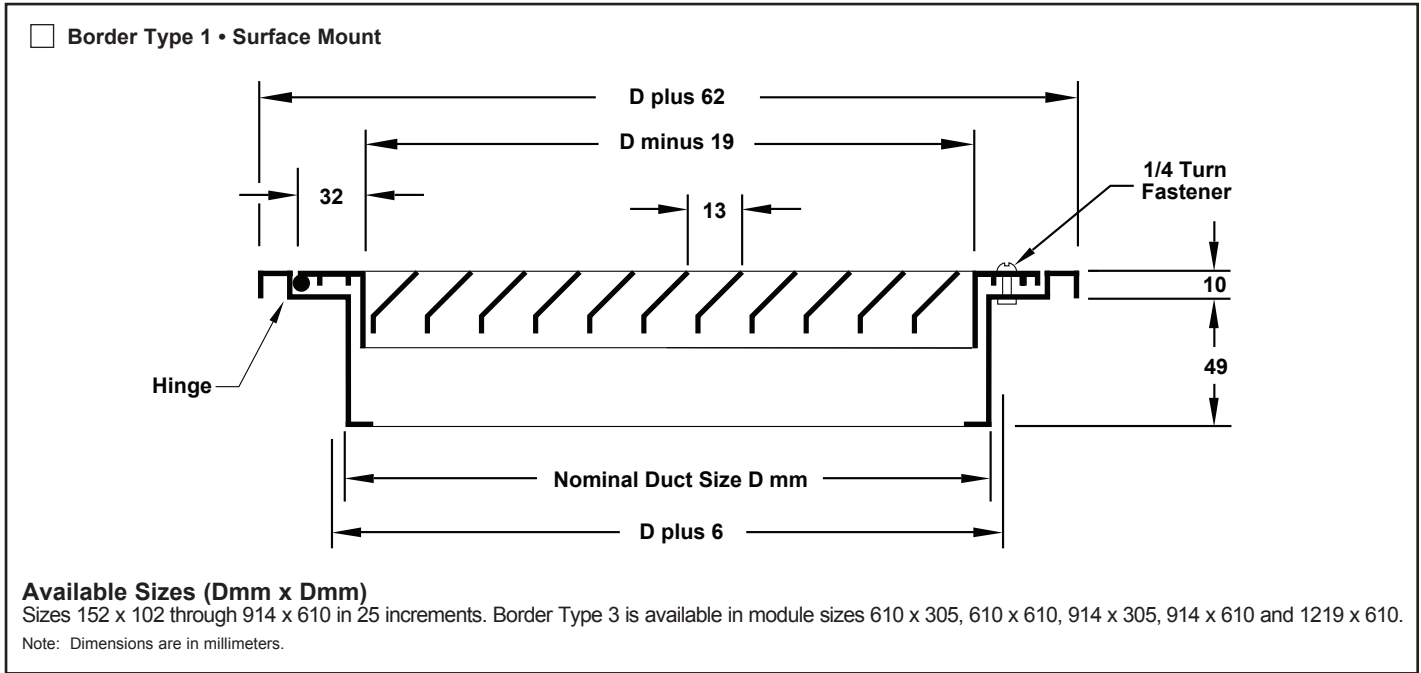

# Filter Louvered Return Grilles • Aero-Blade Series Aluminum

- Models:  M4FFL • 45° Deflection • Long Blades • 13 mm Spacing  
 M4FFS • 45° Deflection • Short Blades • 13 mm Spacing

## Additional Border Type

## General Description

- Model M55FF filter louvered return grille belongs to the premium quality Aero-Blade Series.
- One set of 0° fixed blades.
- Provision for 25 mm filter by others.
- Core hinged parallel to long dimension.
- Material is heavy extruded aluminum for blades, border and filter frame.