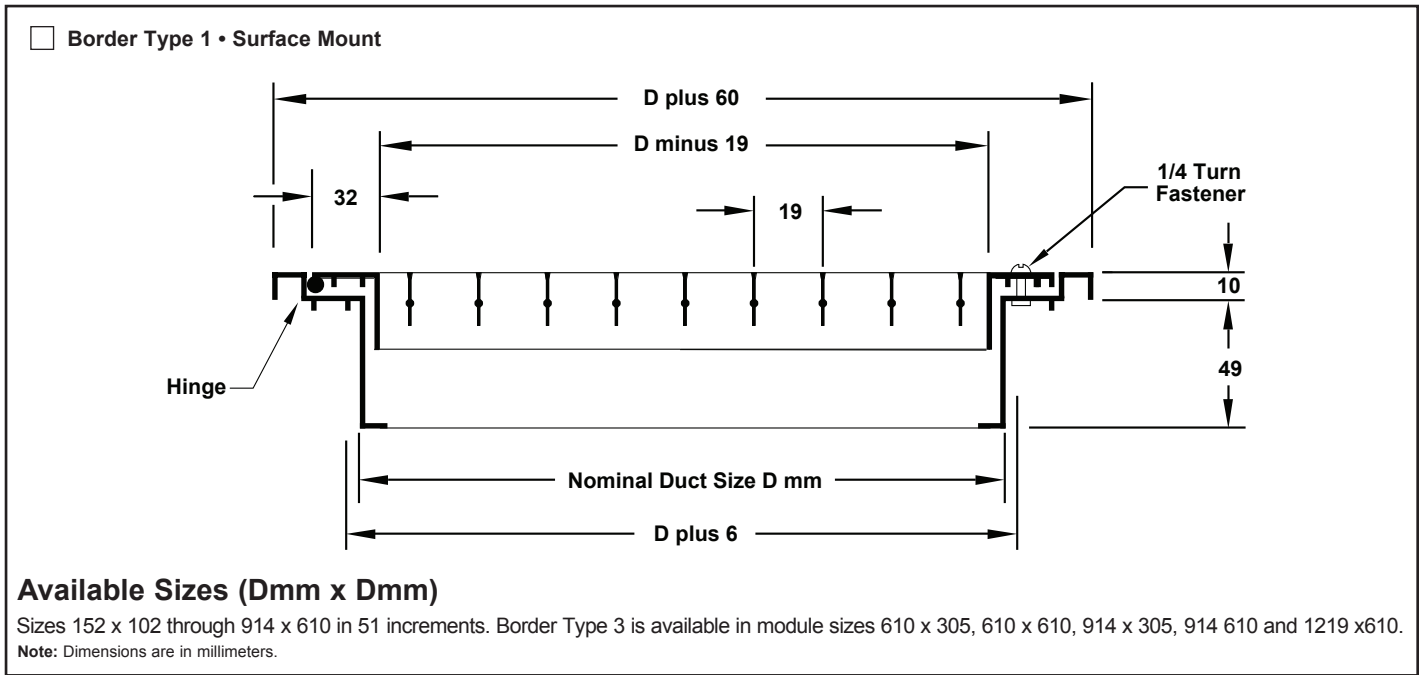

Filter Louvered Return Grilles • Aero-Blade Series Aluminum

- Models: M56FFL • 0° Deflection • Long Blades • 19mm Spacing
 M56FFS • 0° Deflection • Short Blades • 19mm Spacing

Additional Border Type

Other

Specify _____

Standard Finish: #26 White

Optional Finish _____

General Description

- Model M56FF filter louvered return grille belongs to the premium quality Aero-Blade Series.
- One set of 0° fixed blades.
- Provision for 25mm filter by others.
- Core hinged parallel to long dimension.
- Material is heavy extruded aluminum for blades, border and filter frame.