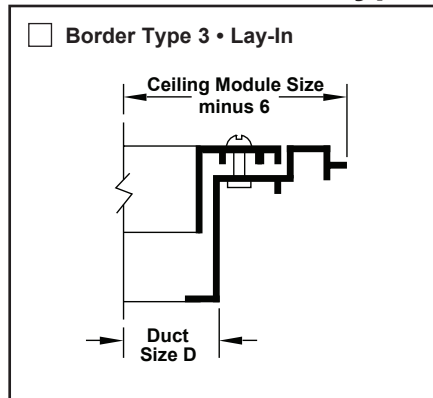

Filter Louvered Return Grilles • Aero-Blade Series Aluminum

- Models: M56FFL • 0° Deflection • Long Blades • 19mm Spacing
 M56FFS • 0° Deflection • Short Blades • 19mm Spacing

Additional Border Type

Other

Specify _____

Standard Finish: #26 White

Optional Finish _____

General Description

- Model M56FF filter louvered return grille belongs to the premium quality Aero-Blade Series.
- One set of 0° fixed blades.
- Provision for 25mm filter by others.
- Core hinged parallel to long dimension.
- Material is heavy extruded aluminum for blades, border and filter frame.