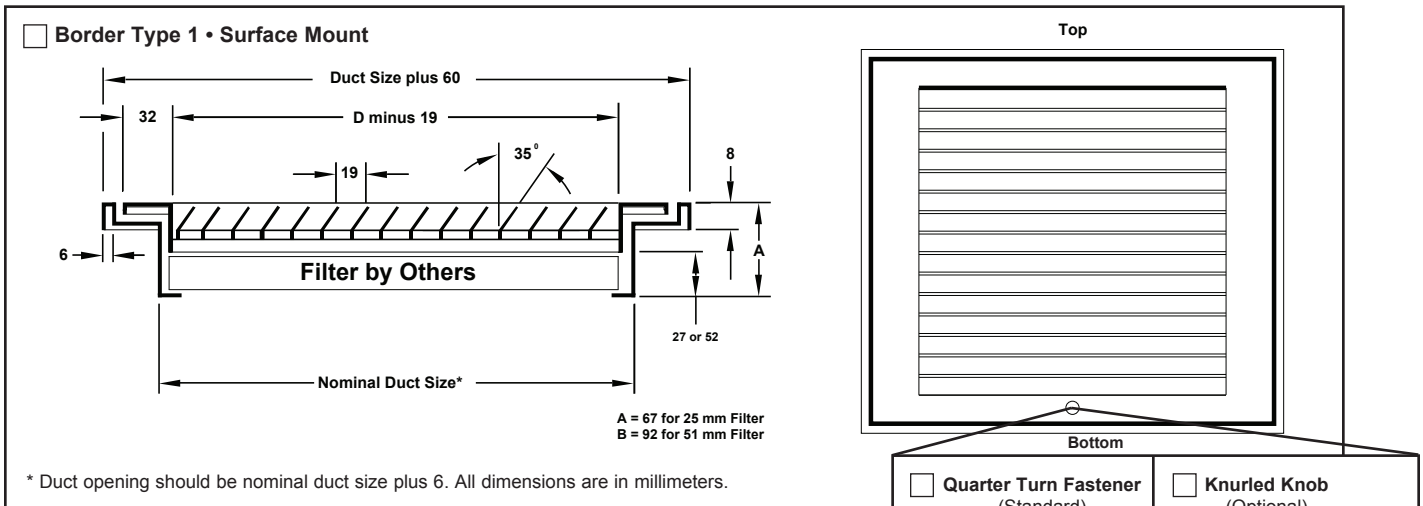

Louvered Return Filter Grille • Aluminum • 19 Blade Spacing

- Models: **M350FLF1** • 35° Fixed Deflection • 25mm Filter Frame • Long Blades
 M350FSF1 • 35° Fixed Deflection • 25mm Filter Frame • Short Blades
 M350FLF2 • 35° Fixed Deflection • 51mm Filter Frame • Long Blades
 M350FSF2 • 35° Fixed Deflection • 51mm Filter Frame • Short Blades

Options

- Hinge location** Check if provided
- Hinged top
 - Hinged left
 - Hinged right
 - Hinged bottom
 - No hinge

Frame

Sizes 254 x 203 through 610 x 610 have 22 gauge roll formed frames. Sizes larger than 610 x 610 have heavy duty extruded frames.

Standard Finish:

#26 White Other _____

Available Sizes & Common Filter Sizes: (Common filter sizes are shaded) (N/A = Not Available).

Height (mm)	Width (mm)																
	254	305	356	406	457	508	559	610	635	660	711	762	813	864	914	965	1016
203	X	X	X	X	X	X	X	X	N/A	X	X	X	X	X	X	X	X
254	X	X	X	X	X	X	X	X	X	X	X	X	X	X	X	X	X
305		X	X	X	X	X	X	X	X	X	X	X	X	X	X	X	X
356			X	X	X	X	X	X	X	X	X	X	X	X	X	X	X
381				N/A	N/A	N/A	N/A	N/A	X	N/A	N/A	X	N/A	N/A	N/A	N/A	N/A
406				X	X	X	X	X	X	X	X	X	X	X	X	X	X
457					X	X	X	X	X	X	X	X	X	X	X	X	X
508						X	X	X	X	X	X	X	X	X	X	X	X
610								X	N/A	X	X	X	X	X	X	X	X
635									X	N/A	N/A	N/A	N/A	N/A	N/A	N/A	N/A

Note: Filter by others.

General Description

- Series M350 filter grilles feature 22 gauge louvers spaced 19mm apart.
- Blade deflection angle is 35°.
- Quarter turn fasteners are standard to make filter access easy.
- M350 models are available in common filter size. 25mm thick filters may be purchased from hardware stores for the most common sizes.