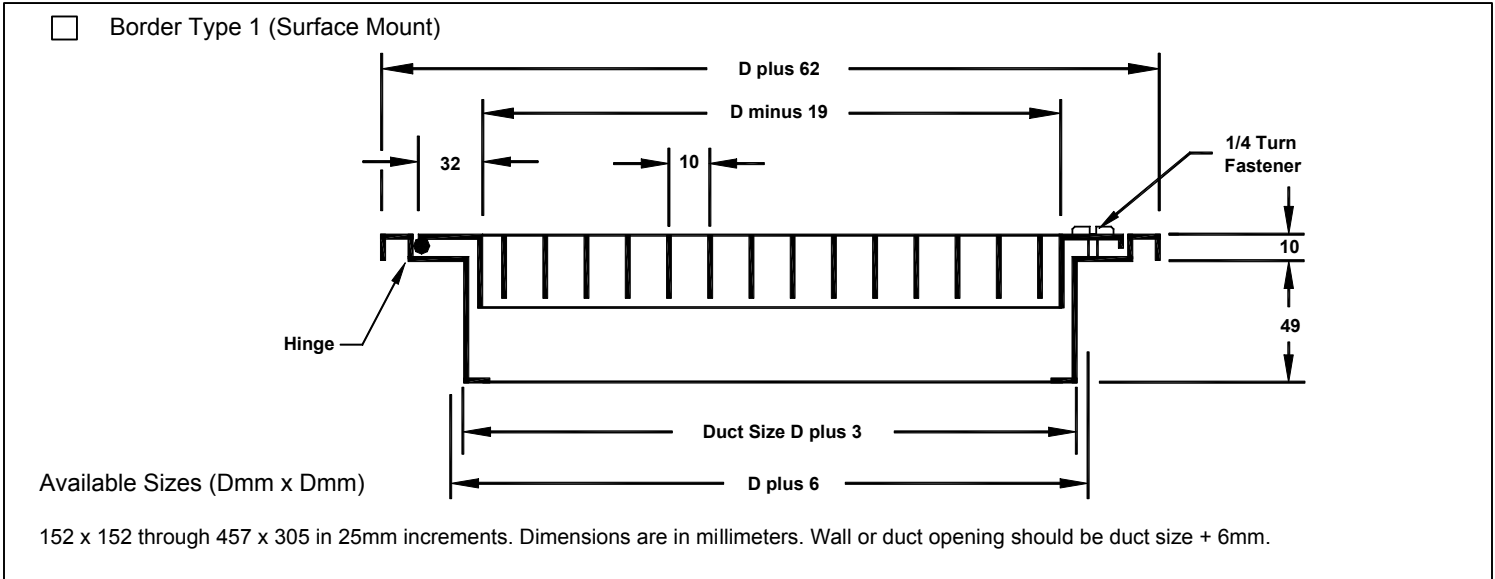

- M30RFL** • 0° Deflection • Long Blades • 10mm Spacing
- M30RFS** • 0° Deflection • Short Blades • 10mm Spacing

Filter Bar Return • Heavy Duty Steel Gym Grille
 Aluminum Filter Frame

Other: _____

Standard Finish: #26 White

Other Finish: _____

General Description

- Model M30RF is a heavy duty bar type filter return grille. Especially useful where abusive treatment may occur.
- Provision for 25mm filter by others.
- Core hinged parallel to long dimension.
- Material is 16 gauge cold rolled steel border, 14 gauge cold rolled steel blades and steel filter frame.