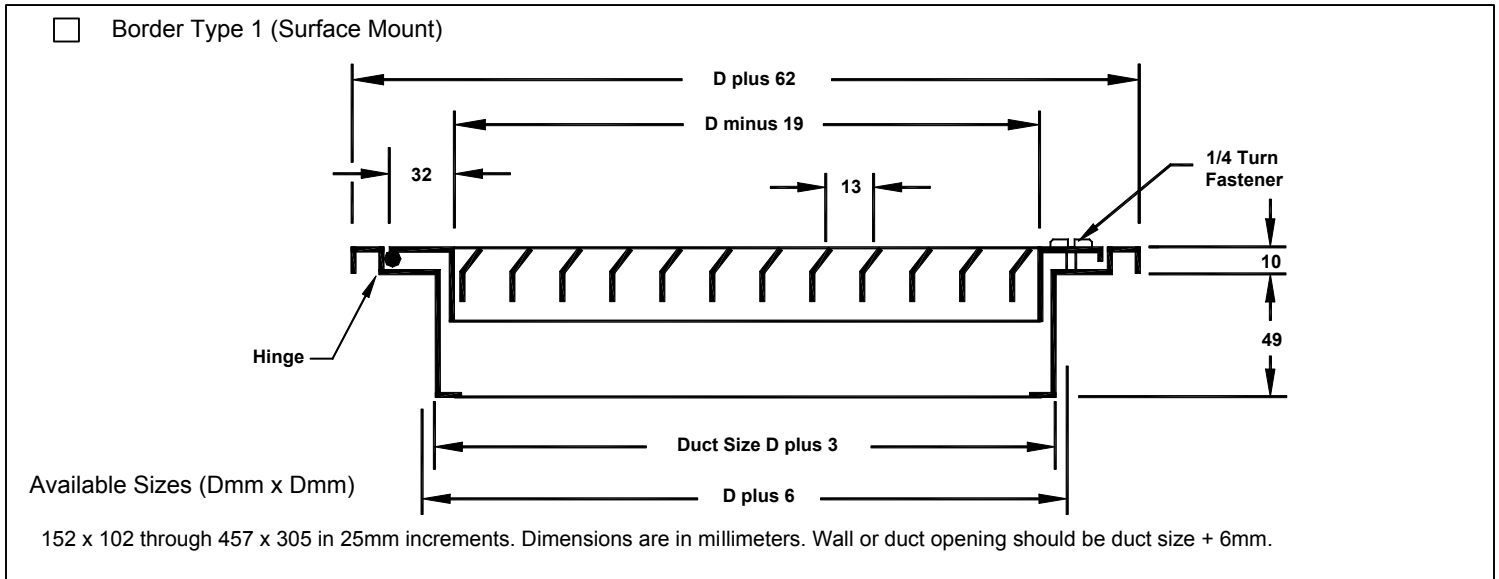

- M33RFL** • 38° Deflection • Long Blades • 13mm Spacing
- M33RFS** • 38° Deflection • Short Blades • 13mm Spacing

Filter Bar Return • Heavy Duty Steel Gym Grille  
 Aluminum Filter Frame

Other: \_\_\_\_\_

### General Description

- Model M33RF is a heavy duty bar type filter return grille. Especially useful where abusive treatment may occur.
- Provision for 25mm filter by others.
- Core hinged parallel to long dimension.
- Material is 18 gauge cold rolled steel border with 14 gauge cold rolled steel blades and a steel filter frame.

This submittal is meant to demonstrate general dimensions of this product. The drawings are not meant to detail every aspect of the product. Drawings are not to scale. Titus reserves the right to make changes without written notice.