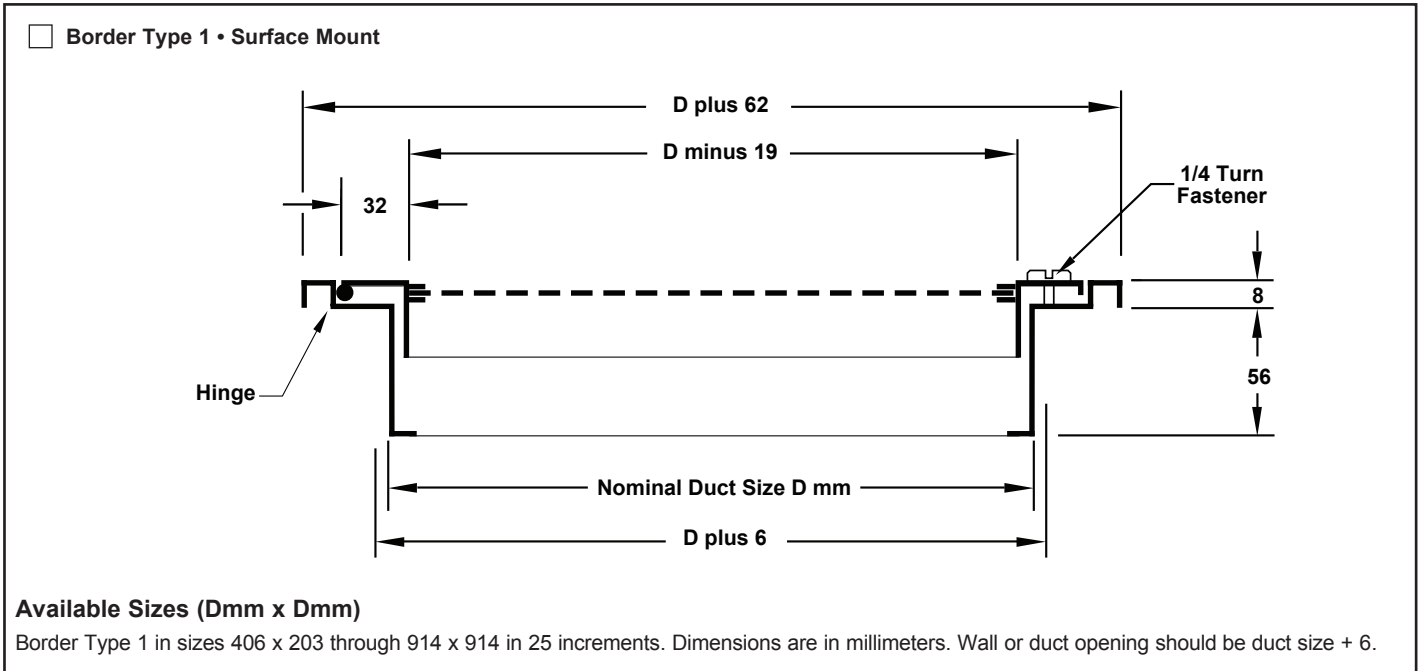

**Filter Perforated Return Grilles**  
**Aluminum Border • Aluminum Perforated Face**

Model:  M8FF

**Additional Border Type**

**Standard Finish:** #26 White

Optional finish \_\_\_\_\_

**General Description**

- Model M8FF filter return grille is an economical means of filtering return air locally.
- Provision for 25mm filter cell.
- Perforated face hinged parallel to long dimension.
- 5mm staggered holes on 6mm centers.
- 51% free area.
- Material is extruded aluminum.