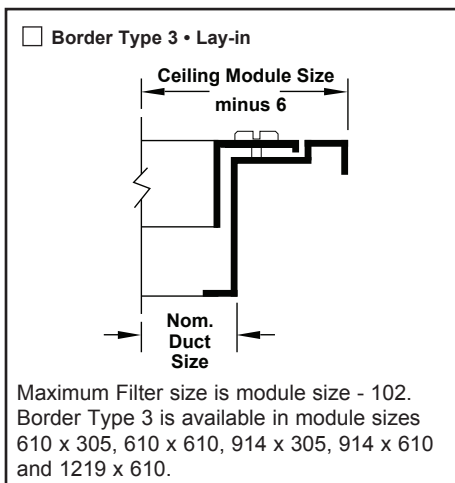

**Filter Perforated Return Grilles**  
**Aluminum Border • Aluminum Perforated Face**

Model:  M8FF

**Additional Border Type**

**Standard Finish:** #26 White

Optional finish \_\_\_\_\_

**General Description**

- Model M8FF filter return grille is an economical means of filtering return air locally.
- Provision for 25mm filter cell.
- Perforated face hinged parallel to long dimension.
- 5mm staggered holes on 6mm centers.
- 51% free area.
- Material is extruded aluminum.