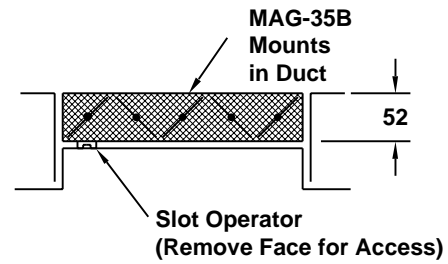

• Indicates available combination.

All dimensions are in millimeters.

Removing Perforated Face

1. Lift diffuser up above grid.
2. Insert small screwdriver or other slim instrument to push latch inward from border.
3. Repeat on opposite side.

4. Face will now swing down with 2 remaining latches acting as hinges. For complete removal, release 2 remaining latches as at left.

Accessories (Optional)

Check if provided

Model MAG-95 Opposed Blade Damper

Model MAG-35B Opposed Blade Damper

All dimensions are in millimeters.

MTRM TITUS Rapid Mount Frame

For Surface Mounting Border Type 3

Standard Finish: #26 White

General Description

- Model MPAR flush face perforated ceiling diffusers are designed for use as returns to match the Model MPAS supply diffusers.
- Can be mounted in a plenum or connected to a return duct.
- Optional damper is easily adjusted by dropping the perforated face (see page 2).
- Perforated face has 5mm diameter holes on 6mm staggered centers.
- Material is heavy gauge steel.