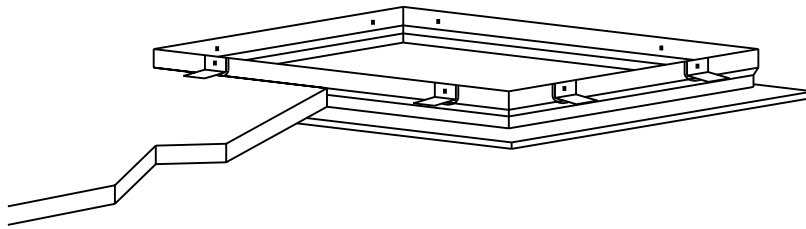

• Indicates available combination.

All dimensions are in millimeters.

Removing Perforated Face

1. Lift diffuser up above grid.
2. Insert small screwdriver or other slim instrument to push latch inward from border.
3. Repeat on opposite side.

4. Face will now swing down with 2 remaining latches acting as hinges. For complete removal, release 2 remaining latches as at left.

Accessories (Optional)

Check if provided

Model MAG-95 Opposed Blade Damper

Model MAG-35B Opposed Blade Damper

All dimensions are in millimeters.

MTRM TITUS Rapid Mount Frame

For Surface Mounting Border Type 3

Standard Finish: #26 White

General Description

- Model MPAR flush face perforated ceiling diffusers are designed for use as returns to match the Model MPAS supply diffusers.
- Can be mounted in a plenum or connected to a return duct.
- Optional damper is easily adjusted by dropping the perforated face (see page 2).
- Perforated face has 5mm diameter holes on 6mm staggered centers.
- Material is heavy gauge steel.