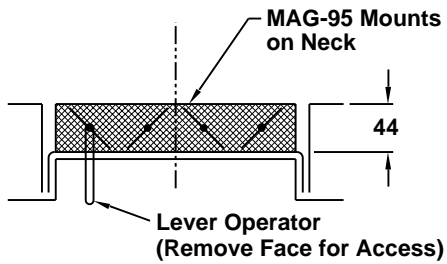

• Indicates available combination.

All dimensions are in millimeters.

Removing Perforated Face

1. Lift diffuser up above grid.
2. Insert small screwdriver or other slim instrument to push latch inward from border.
3. Repeat on opposite side.

4. Face will now swing down with 2 remaining latches acting as hinges. For complete removal, release 2 remaining latches as at left.

Accessories (Optional)

Check if provided

Model MAG-95 Opposed Blade Damper

Model MAG-35B Opposed Blade Damper

All dimensions are in millimeters.

MTRM TITUS Rapid Mount Frame

For Surface Mounting Border Type 3

Standard Finish: #26 White

General Description

- Model MPAR flush face perforated ceiling diffusers are designed for use as returns to match the Model MPAS supply diffusers.
- Can be mounted in a plenum or connected to a return duct.
- Optional damper is easily adjusted by dropping the perforated face (see page 2).
- Perforated face has 5mm diameter holes on 6mm staggered centers.
- Material is heavy gauge steel.