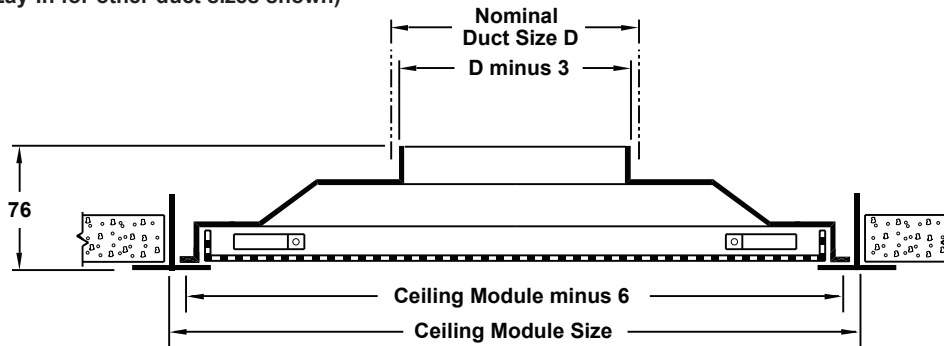

Perforated Ceiling Diffusers

Steel • Flush Face

Model: MPAR • Return

Border Type 3 (Lay-In when D=Module size 51)

Border Type 3 (Lay-In for other duct sizes shown)

Border Type 1 (Surface Mount)

Available Sizes for Border Types 1, 2, 3, 4, 4SL

Face or Ceiling Module Size	Nominal Duct Size D																
	152 x 152	203 x 203	254 x 254	305 x 305	355 x 355	381 x 381	457 x 152	457 x 457	559 x 254	559 x 559	1168 x 559	152 Dia.	203 Dia.	254 Dia.	305 Dia.	356 Dia.	406 Dia.
305 x 305	•		•									•					
600 x 305	•						•			•		•					
406 x 406	•	•										•	•	•			
508 x 508	•	•	•									•	•	•	•	•	
600 x 600	•	•	•	•				•				•	•	•	•	•	•
1219 x 600	•	•	•	•				•				•	•	•	•	•	•

• Indicates available combination.

All dimensions are in millimeters.

Removing Perforated Face

1. Lift diffuser up above grid.
2. Insert small screwdriver or other slim instrument to push latch inward from border.
3. Repeat on opposite side.