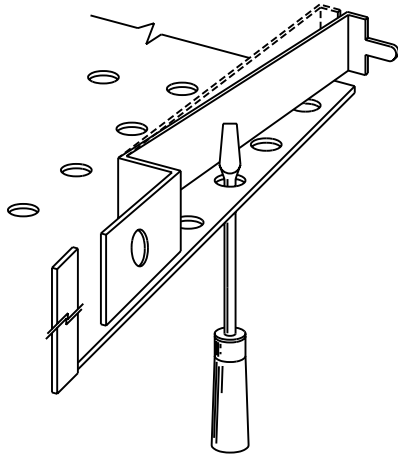

Perforated Ceiling Diffusers

Steel • Flush Face

Model: MPAR • Return

Border Type 3 (Lay-In when D=Module size 51)

Border Type 3 (Lay-In for other duct sizes shown)

Border Type 1 (Surface Mount)

Available Sizes for Border Types 1, 2, 3, 4, 4SL

Face or Ceiling Module Size	Nominal Duct Size D																
	152 x 152	203 x 203	254 x 254	305 x 305	355 x 355	381 x 381	457 x 152	457 x 457	559 x 254	559 x 559	1168 x 559	152 Dia.	203 Dia.	254 Dia.	305 Dia.	356 Dia.	406 Dia.
305 x 305	•		•									•					
600 x 305	•						•			•		•					
406 x 406	•	•										•	•	•			
508 x 508	•	•	•									•	•	•	•	•	
600 x 600	•	•	•	•				•				•	•	•	•	•	•
1219 x 600	•	•	•	•				•				•	•	•	•	•	•

• Indicates available combination.

All dimensions are in millimeters.

Removing Perforated Face

1. Lift diffuser up above grid.
2. Insert small screwdriver or other slim instrument to push latch inward from border.
3. Repeat on opposite side.

Model MAG-35B Opposed Blade Damper

All dimensions are in millimeters.

MTRM TITUS Rapid Mount Frame

For Surface Mounting Border Type 3

Standard Finish: #26 White

General Description

- Model MPAR flush face perforated ceiling diffusers are designed for use as returns to match the Model MPAS supply diffusers.
- Can be mounted in a plenum or connected to a return duct.
- Optional damper is easily adjusted by dropping the perforated face (see page 2).
- Perforated face has 5mm diameter holes on 6mm staggered centers.
- Material is heavy gauge steel.