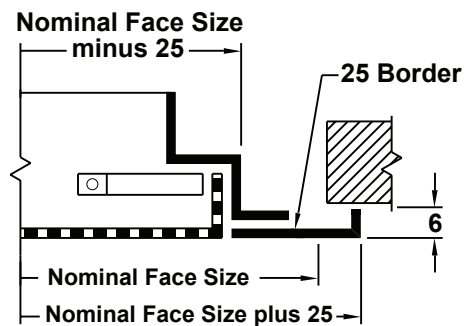

Perforated Ceiling Diffusers

Steel • Flush Face

Model: MPAR • Return

Border Type 3 (Lay-In when D=Module size 51)

Border Type 3 (Lay-In for other duct sizes shown)

Border Type 1 (Surface Mount)

Available Sizes for Border Types 1, 2, 3, 4, 4SL

Face or Ceiling Module Size	Nominal Duct Size D																
	152 x 152	203 x 203	254 x 254	305 x 305	355 x 355	381 x 381	457 x 152	457 x 457	559 x 254	559 x 559	1168 x 559	152 Dia.	203 Dia.	254 Dia.	305 Dia.	356 Dia.	406 Dia.
305 x 305	•		•									•					
600 x 305	•						•			•		•					
406 x 406	•	•										•	•	•			
508 x 508	•	•	•									•	•	•	•	•	
600 x 600	•	•	•	•				•				•	•	•	•	•	•
1219 x 600	•	•	•	•				•				•	•	•	•	•	•

• Indicates available combination.

All dimensions are in millimeters.

Removing Perforated Face

1. Lift diffuser up above grid.
2. Insert small screwdriver or other slim instrument to push latch inward from border.
3. Repeat on opposite side.