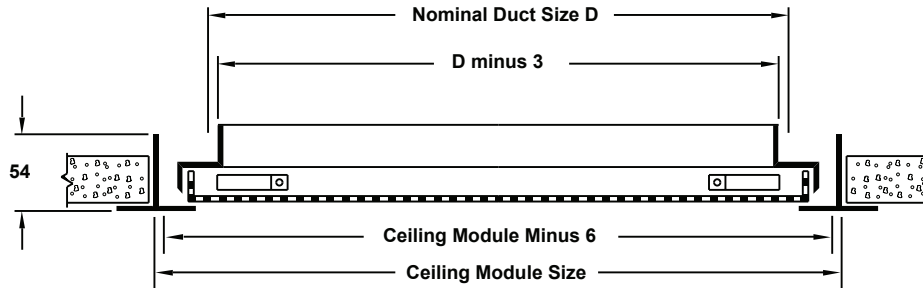

Perforated Ceiling Diffusers

Steel • Flush Face

Model: MPAR • Return

Border Type 3 (Lay-In when D=Module size 51)

Border Type 3 (Lay-In for other duct sizes shown)

Border Type 1 (Surface Mount)

Available Sizes for Border Types 1, 2, 3, 4, 4SL

Face or Ceiling Module Size	Nominal Duct Size D																
	152 x 152	203 x 203	254 x 254	305 x 305	355 x 355	381 x 381	457 x 152	457 x 457	559 x 254	559 x 559	1168 x 559	152 Dia.	203 Dia.	254 Dia.	305 Dia.	356 Dia.	406 Dia.
305 x 305	•		•									•					
600 x 305	•						•			•		•					
406 x 406	•	•										•	•	•			
508 x 508	•	•	•									•	•	•	•	•	
600 x 600	•	•	•	•				•				•	•	•	•	•	•
1219 x 600	•	•	•	•				•				•	•	•	•	•	•

• Indicates available combination.

All dimensions are in millimeters.

Removing Perforated Face

1. Lift diffuser up above grid.
2. Insert small screwdriver or other slim instrument to push latch inward from border.
3. Repeat on opposite side.

Model MAG-35B Opposed Blade Damper

All dimensions are in millimeters.

MTRM TITUS Rapid Mount Frame

For Surface Mounting Border Type 3

Standard Finish: #26 White

General Description

- Model MPAR flush face perforated ceiling diffusers are designed for use as returns to match the Model MPAS supply diffusers.
- Can be mounted in a plenum or connected to a return duct.
- Optional damper is easily adjusted by dropping the perforated face (see page 2).
- Perforated face has 5mm diameter holes on 6mm staggered centers.
- Material is heavy gauge steel.