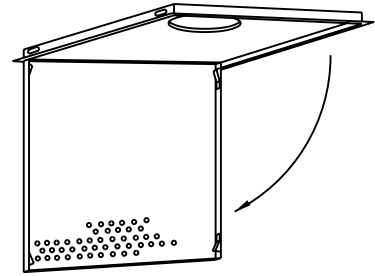

Face or Ceiling Module Size	Nominal Duct Size D																
	152 x 152	203 x 203	254 x 254	305 x 305	355 x 355	381 x 381	457 x 152	457 x 457	559 x 254	559 x 559	1168 x 559	152 Dia.	203 Dia.	254 Dia.	305 Dia.	356 Dia.	406 Dia.
305 x 305	•		•									•					
600 x 305	•						•			•		•					
406 x 406	•	•										•	•	•			
508 x 508	•	•	•									•	•	•	•	•	
600 x 600	•	•	•	•				•				•	•	•	•	•	•
1219 x 600	•	•	•	•				•				•	•	•	•	•	•

• Indicates available combination.

All dimensions are in millimeters.

Removing Perforated Face

1. Lift diffuser up above grid.
2. Insert small screwdriver or other slim instrument to push latch inward from border.
3. Repeat on opposite side.

4. Face will now swing down with 2 remaining latches acting as hinges. For complete removal, release 2 remaining latches as at left.

Accessories (Optional)

Check if provided

Model MAG-95 Opposed Blade Damper

Model MAG-35B Opposed Blade Damper

All dimensions are in millimeters.

MTRM TITUS Rapid Mount Frame

For Surface Mounting Border Type 3

Standard Finish: #26 White

General Description

- Model MPAR flush face perforated ceiling diffusers are designed for use as returns to match the Model MPAS supply diffusers.
- Can be mounted in a plenum or connected to a return duct.
- Optional damper is easily adjusted by dropping the perforated face (see page 2).
- Perforated face has 5mm diameter holes on 6mm staggered centers.
- Material is heavy gauge steel.